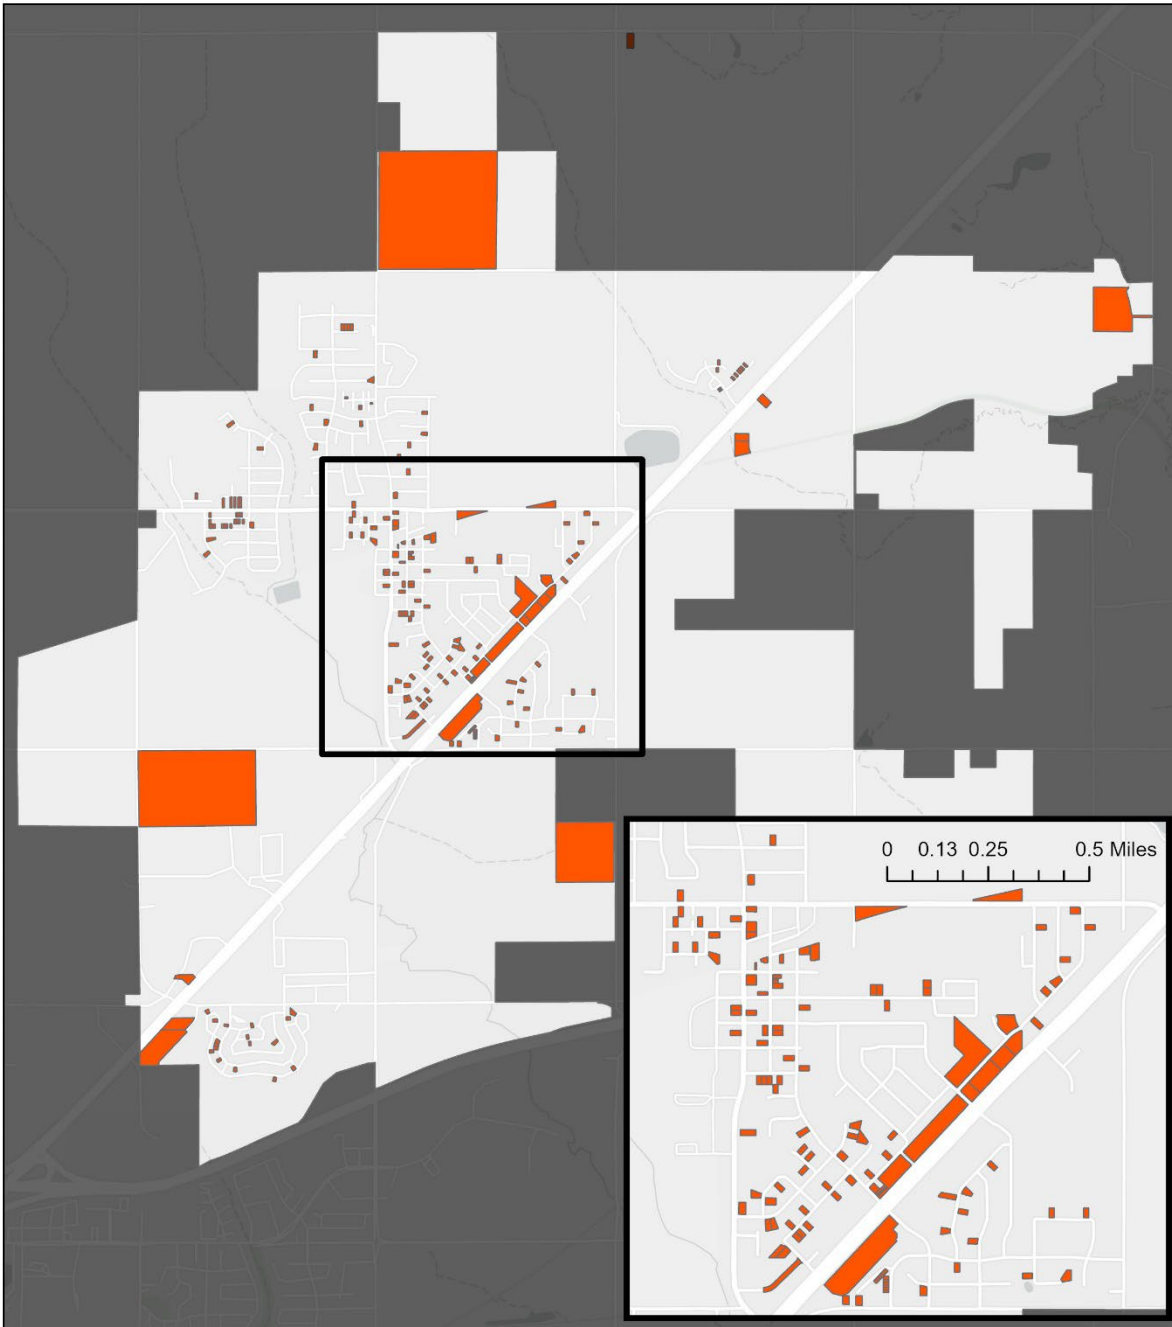

Bondurant Rental Property Parcels

Bondurant Rental Properties

0 0.5 1 2 Miles