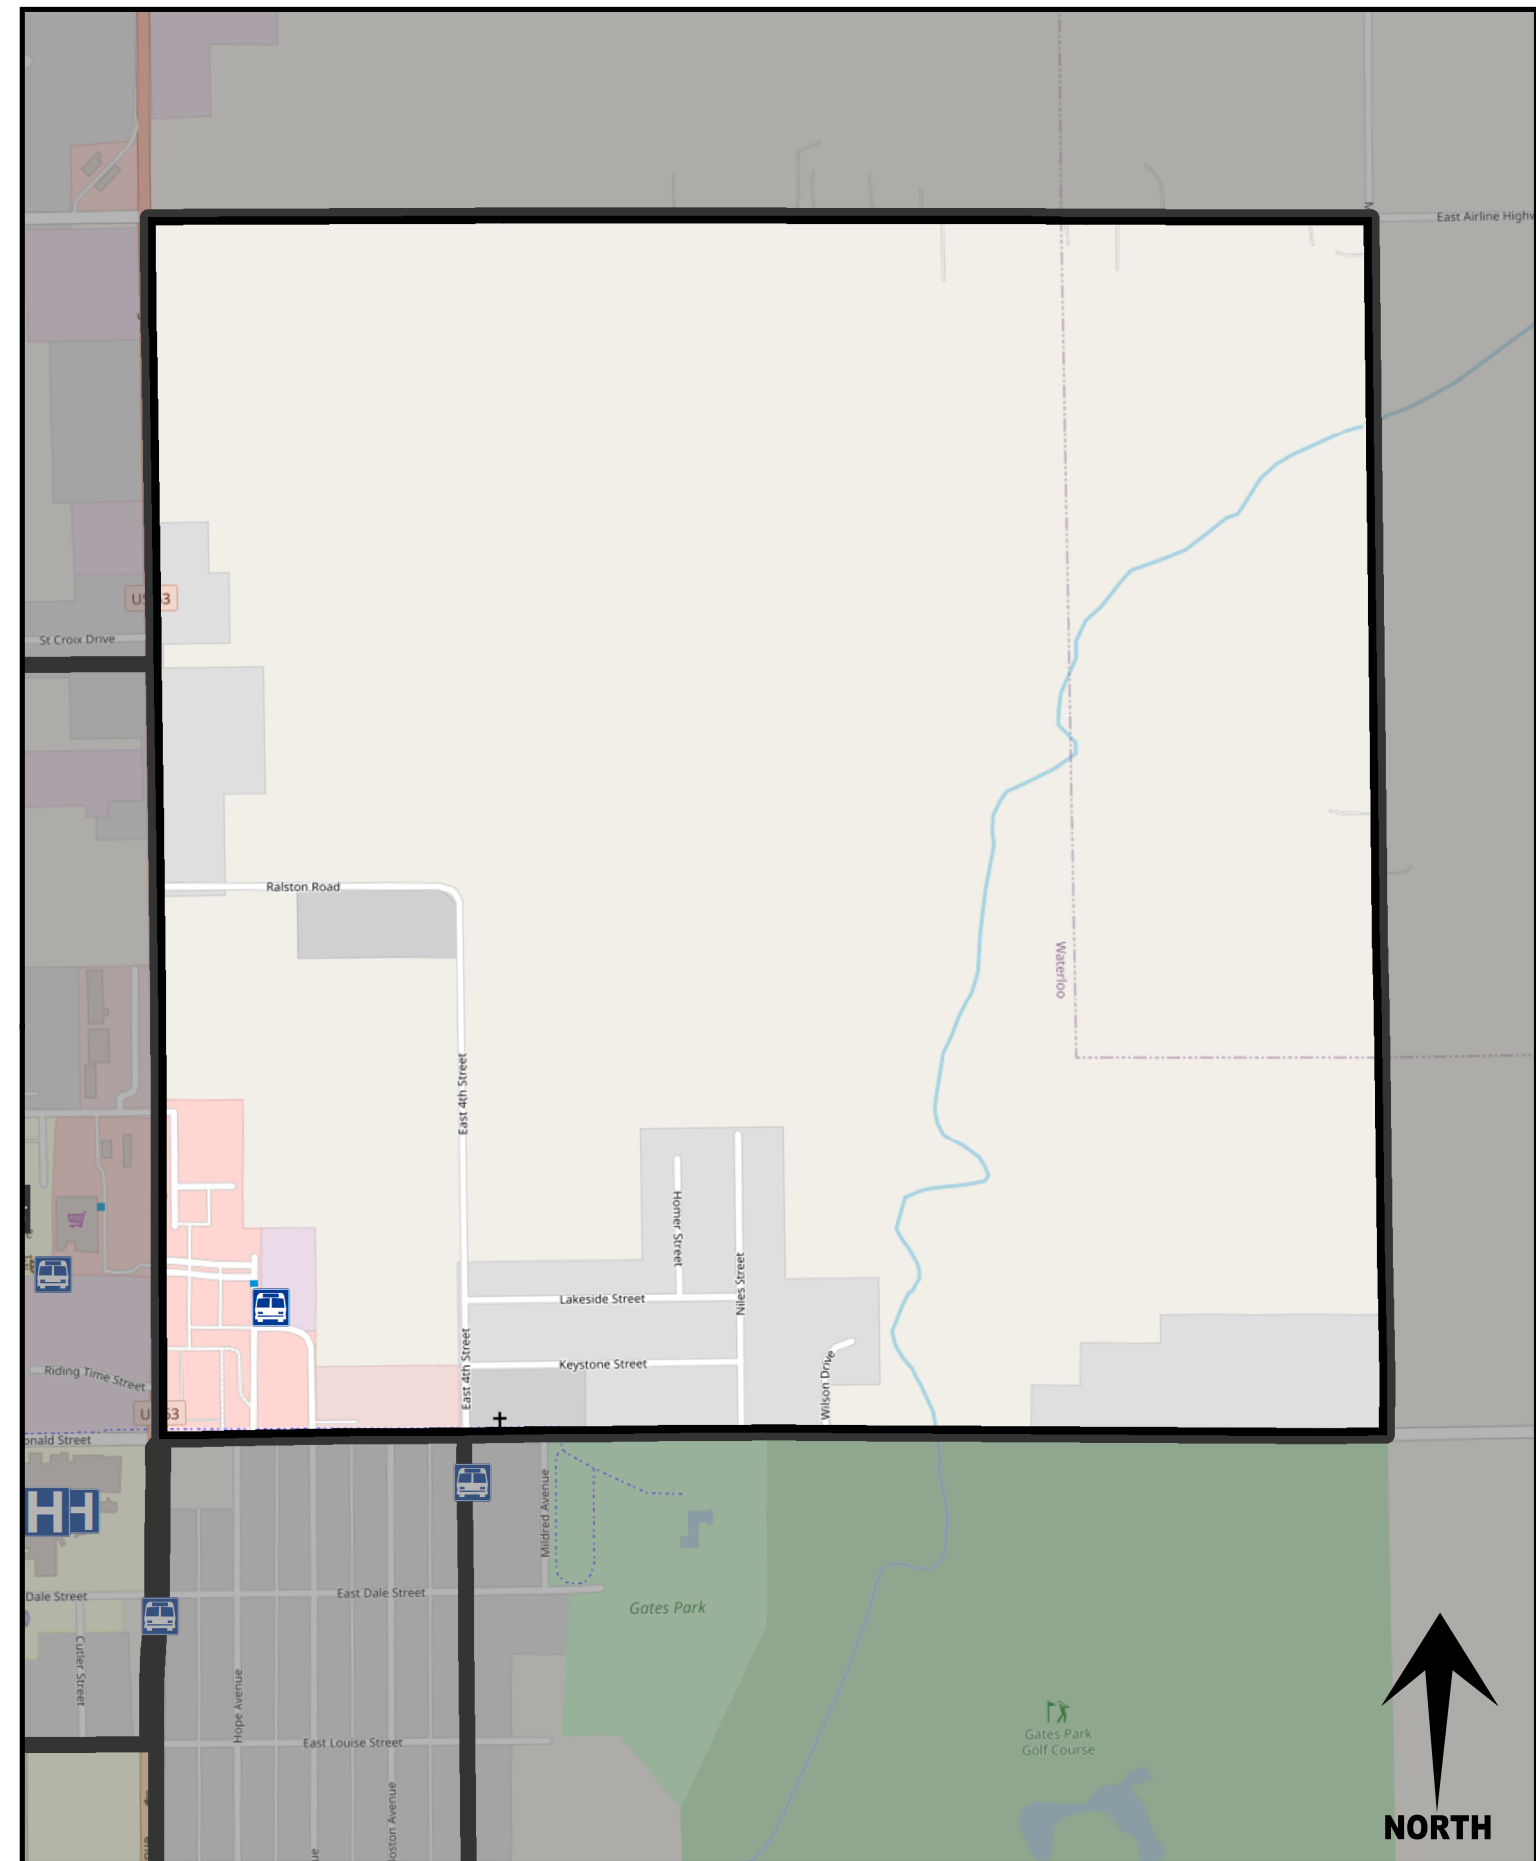

GOOD SHEPERD

NEIGHBORHOOD

Waterloo, Iowa
50703

About:

Website:

Ward: 3rd

House District: 22

Neighborhood Association:

Version: June 2021

Basemap: OpenStreetMap

GREENBRIER

NEIGHBORHOOD

Waterloo, Iowa
50703

About:

Website:

Ward: 3rd