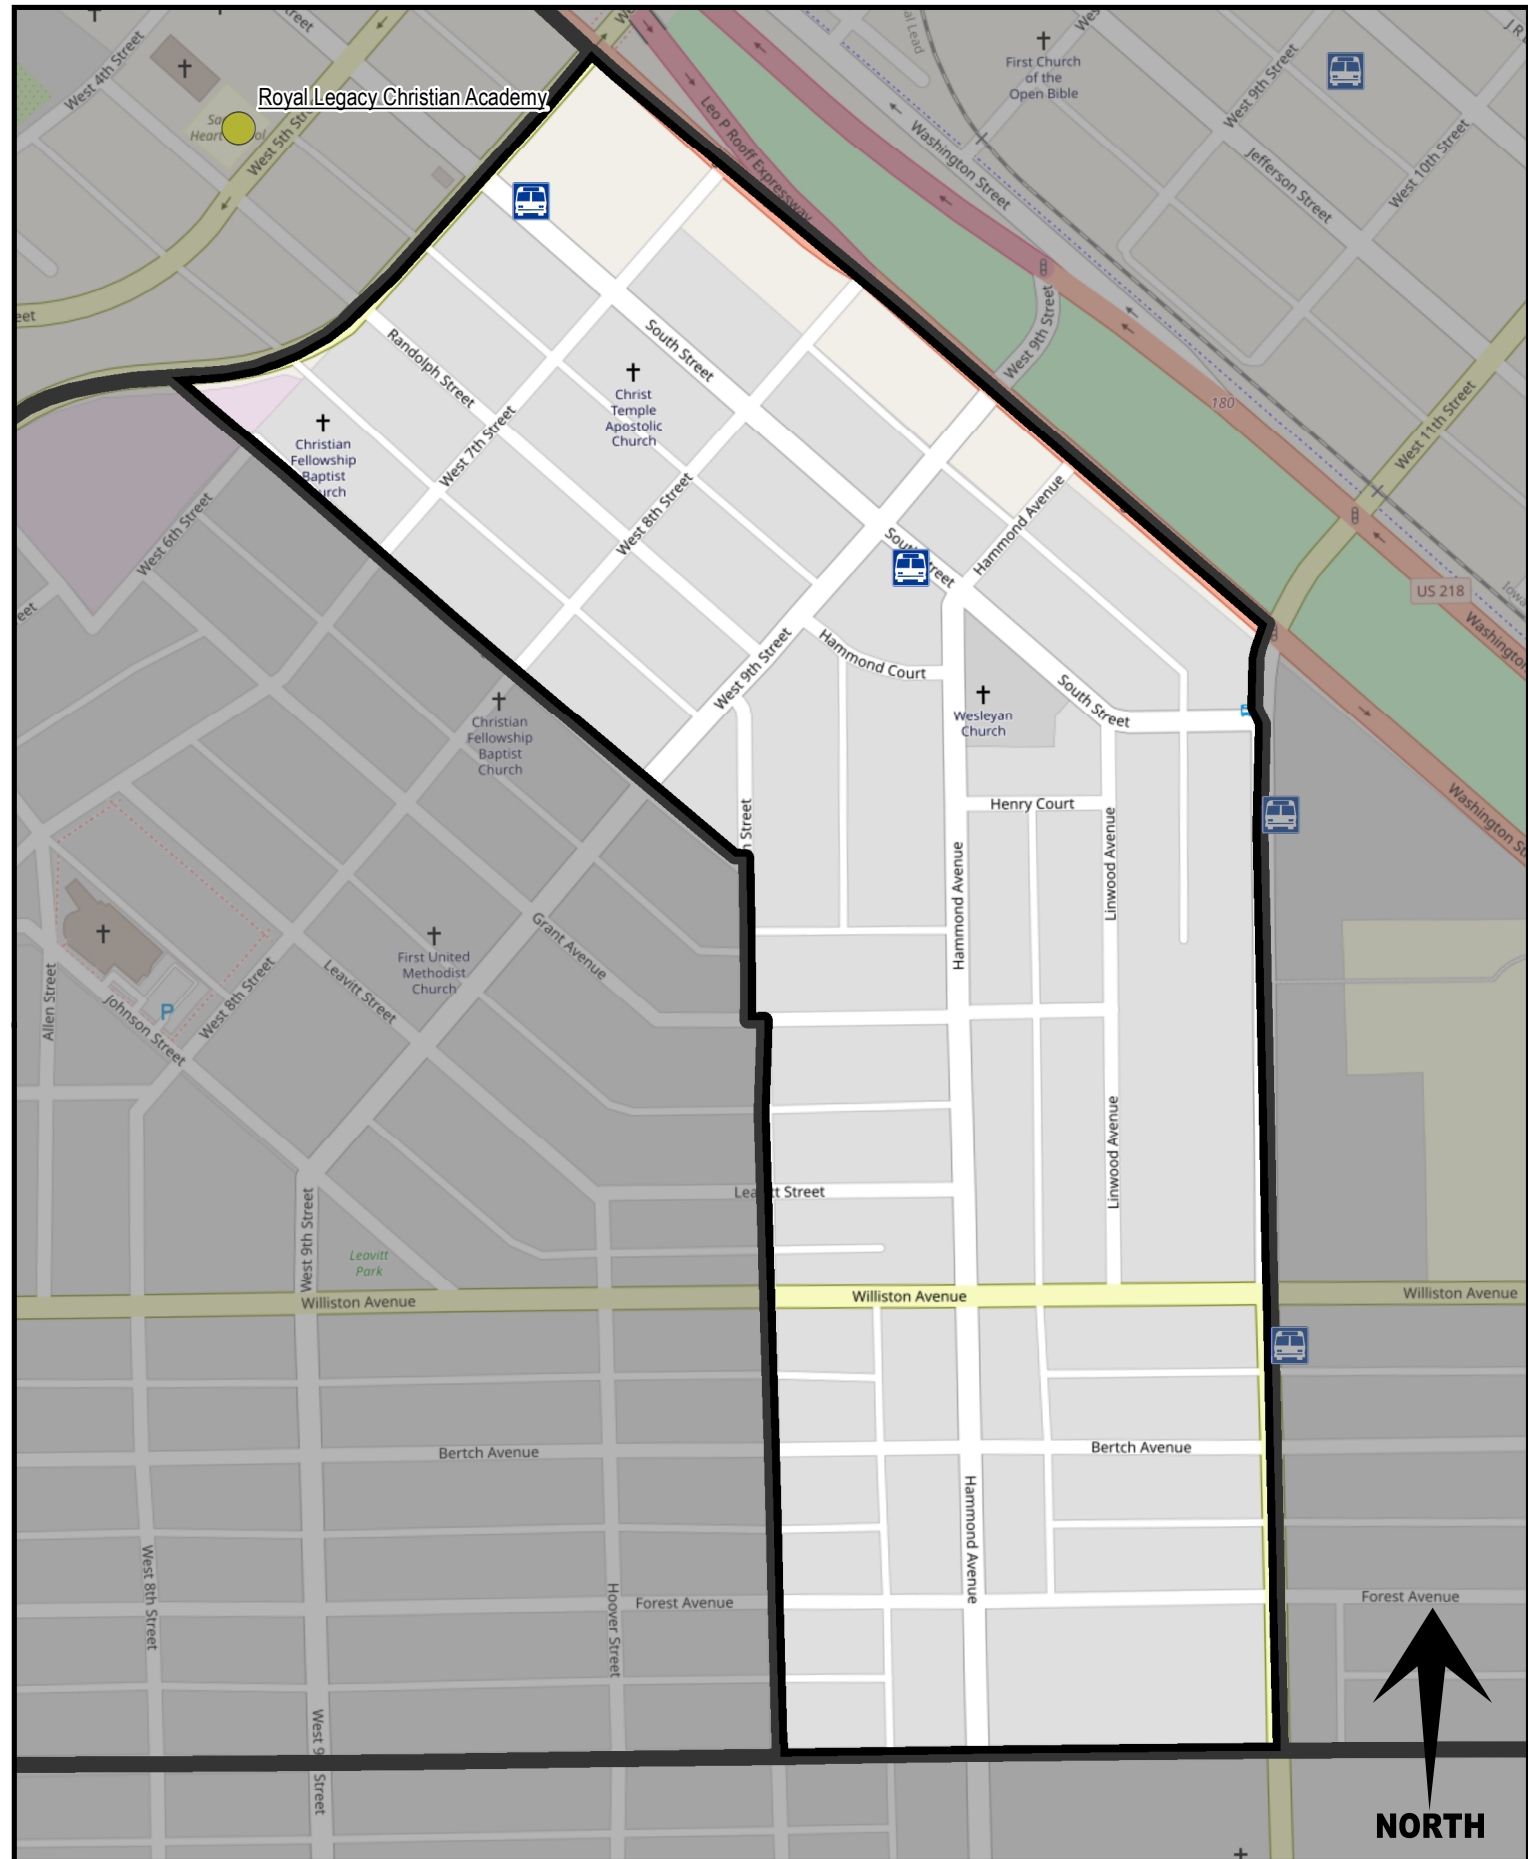

About:

Website:
Ward: 5th
House District: 21
Neighborhood Association:

Version: June 2021
Basemap: OpenStreetMap