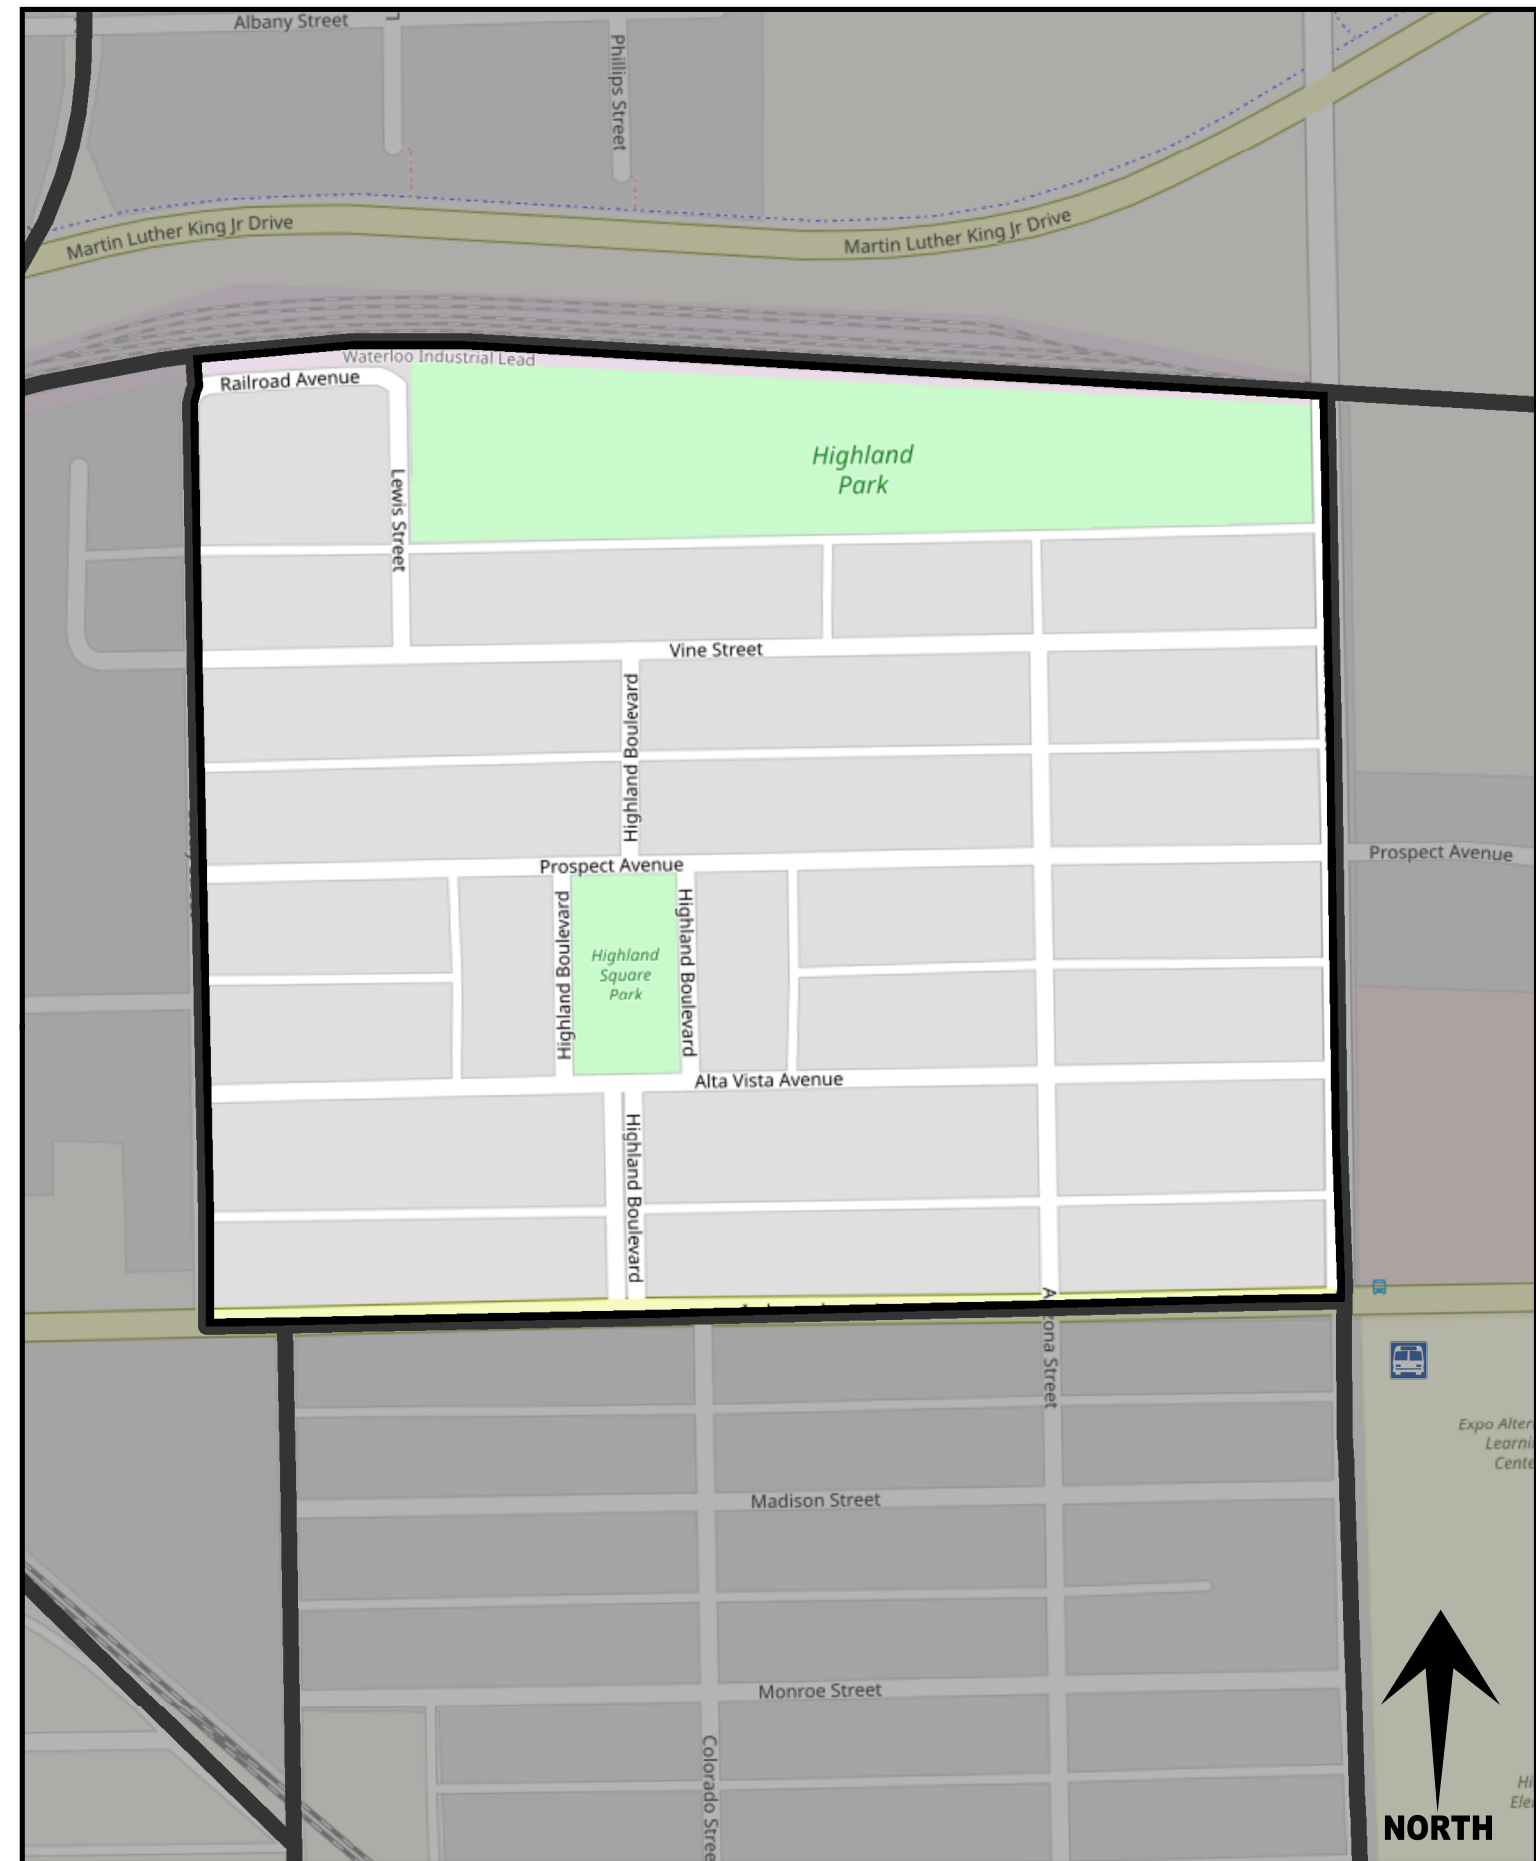

Website:

Ward: 4th

House District: 22

Neighborhood Association:

Version: June 2021

Basemap: OpenStreetMap

HURST

NEIGHBORHOOD