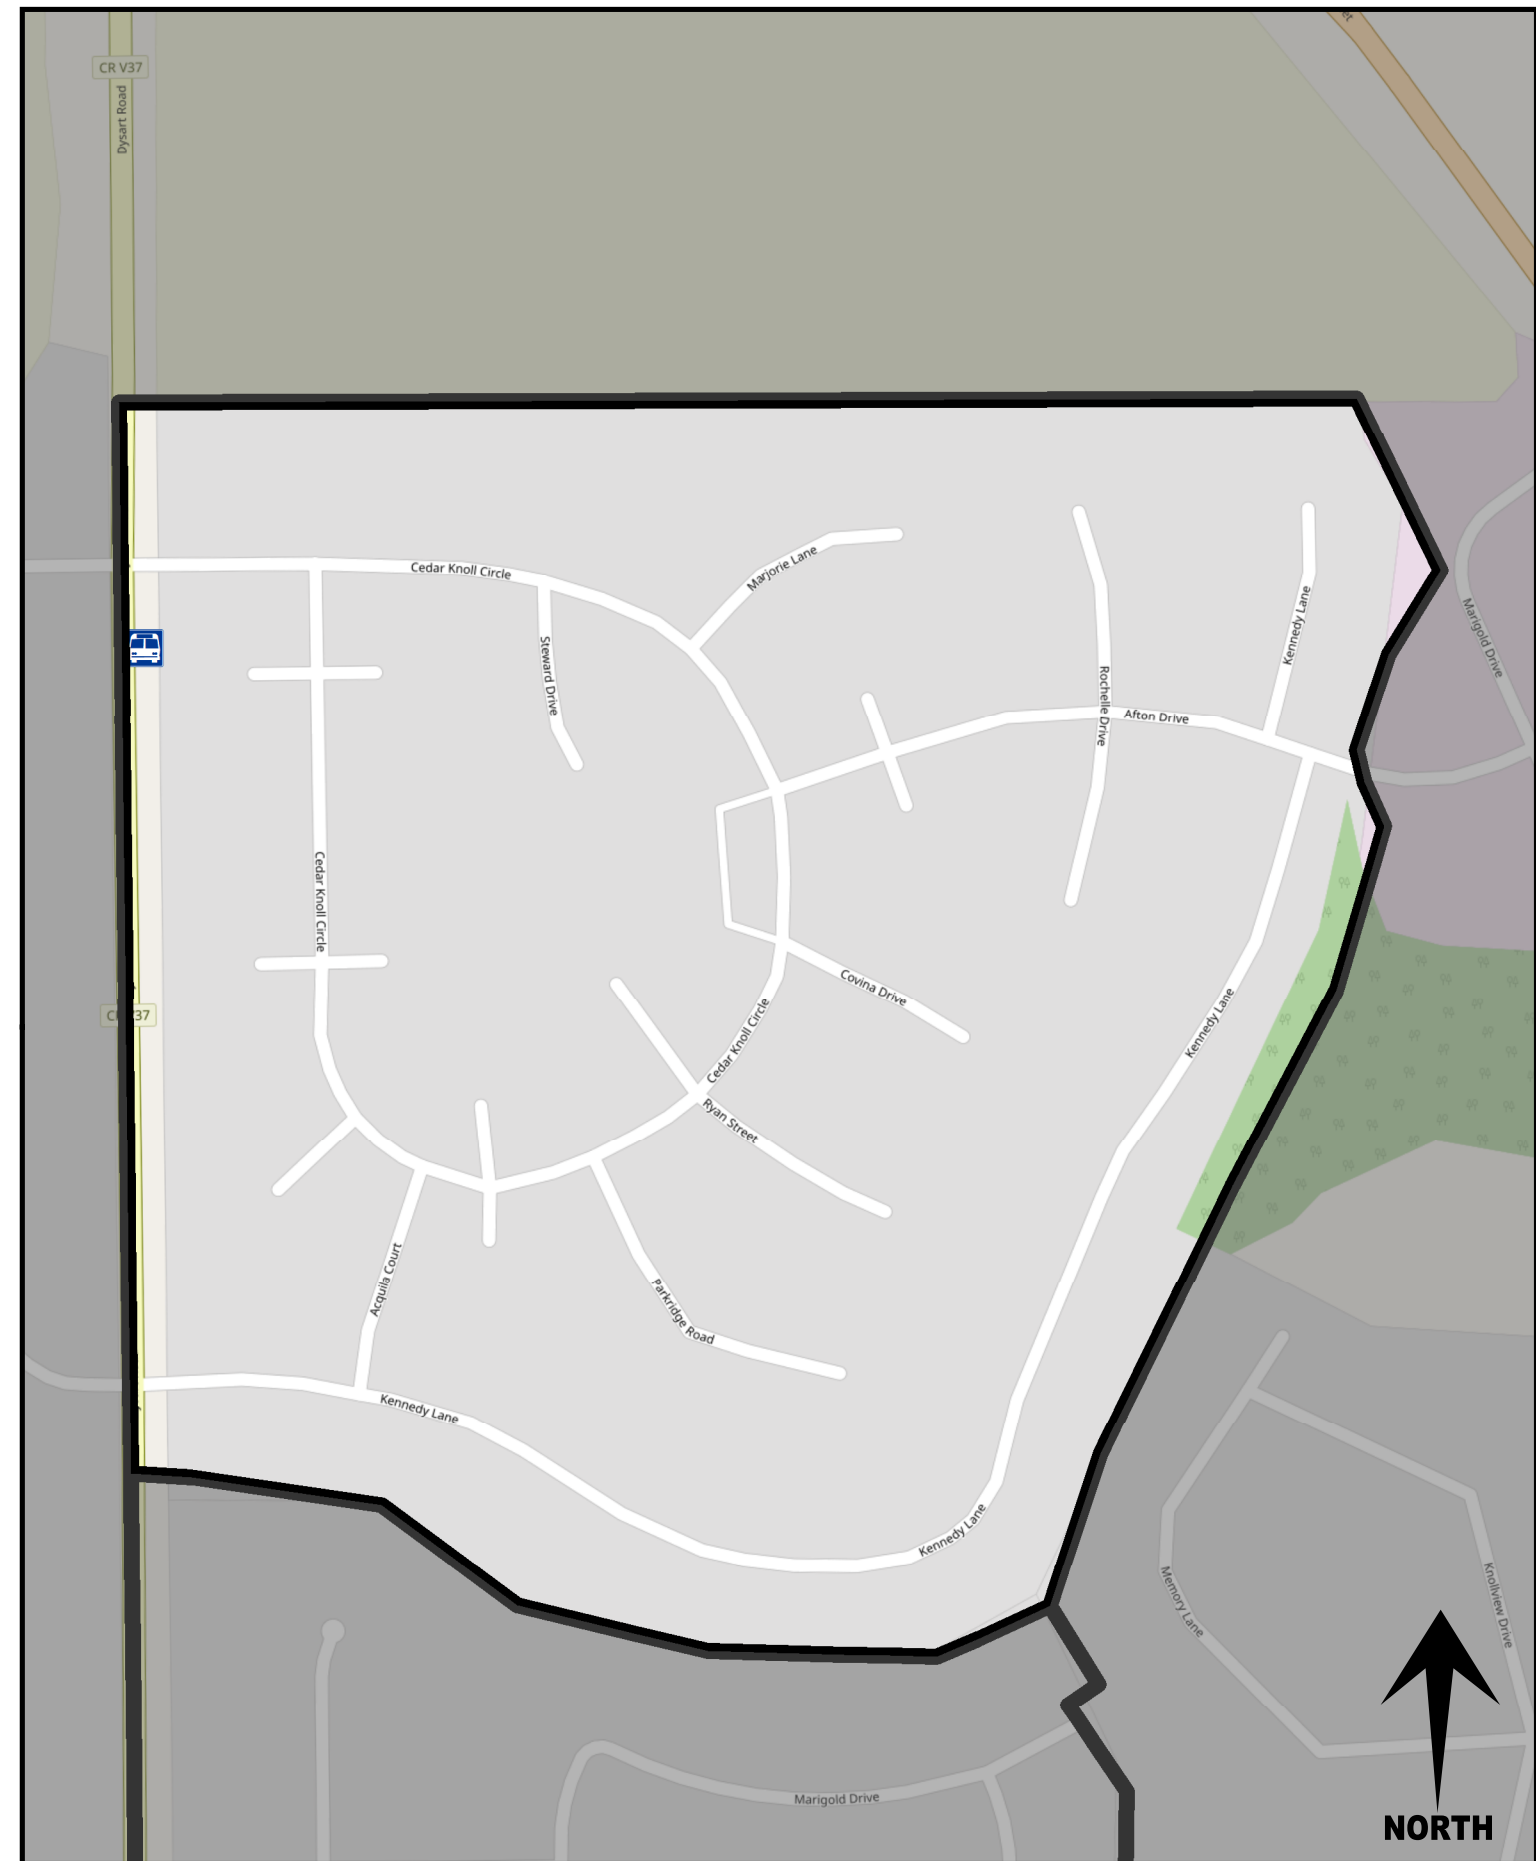

NEIGHBORHOOD

Waterloo, Iowa
50701

About:

Website:

Ward: 2nd

House District: 21

Neighborhood Association:

Version: June 2021

Basemap: OpenStreetMap

- | | | | |
|----------|--------------|--------|-----------|
| BUS STOP | LIBRARY | PARK | MUSEUM |
| HOSPITAL | FIRE STATION | SCHOOL | OTHER POI |

CEDAR RIVER

NEIGHBORHOOD

Waterloo, Iowa
50703