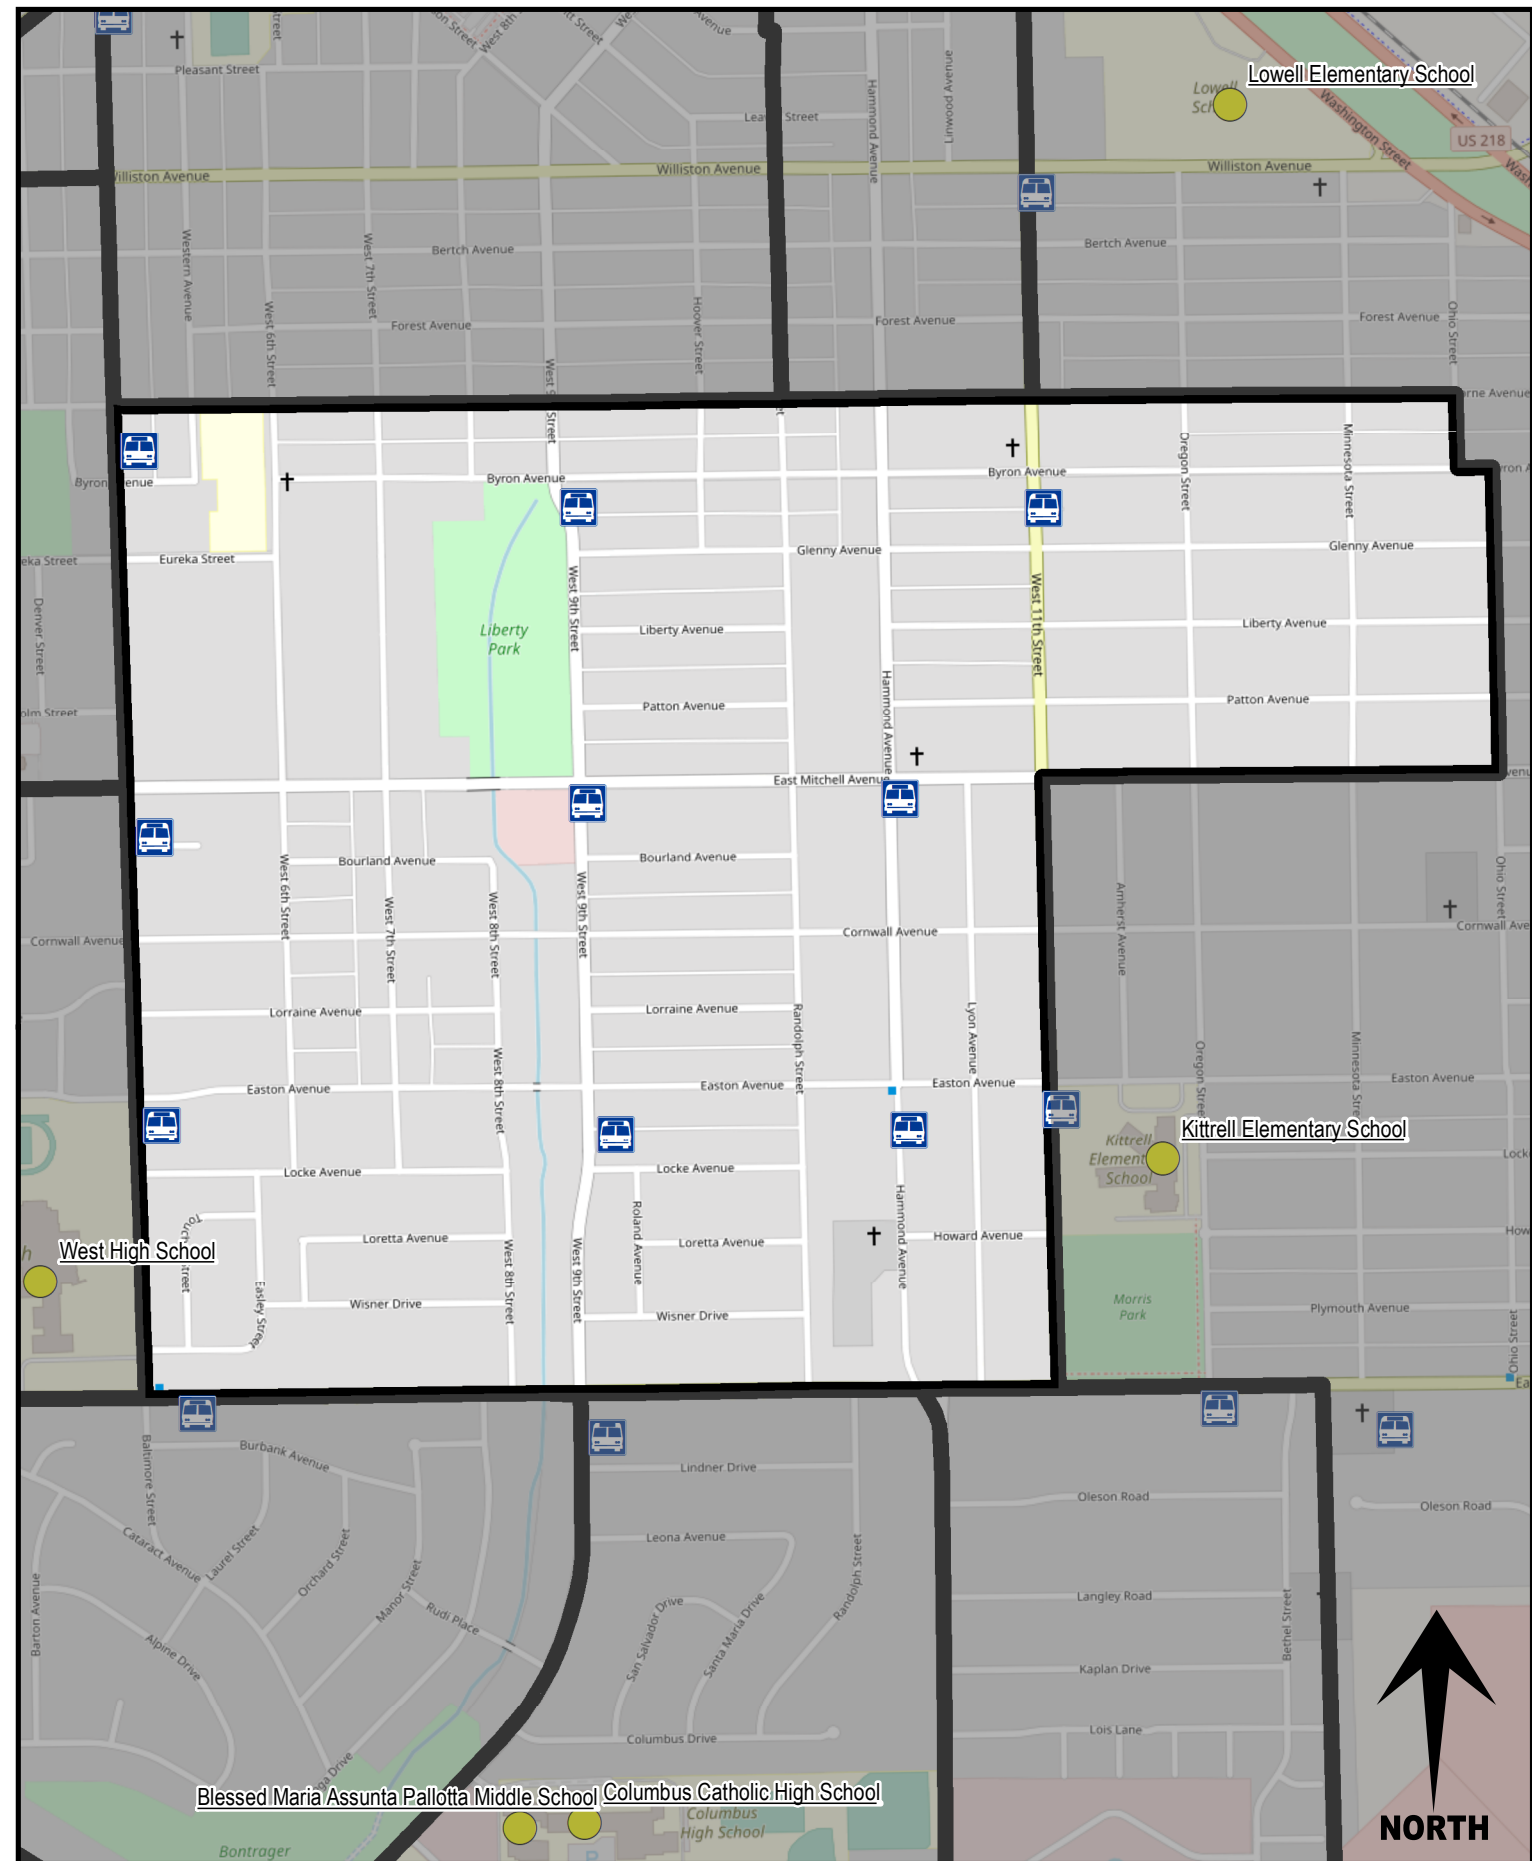

- BUS STOP
- LIBRARY
- PARK
- MUSEUM
- HOSPITAL
- FIRE STATION
- SCHOOL
- OTHER POI