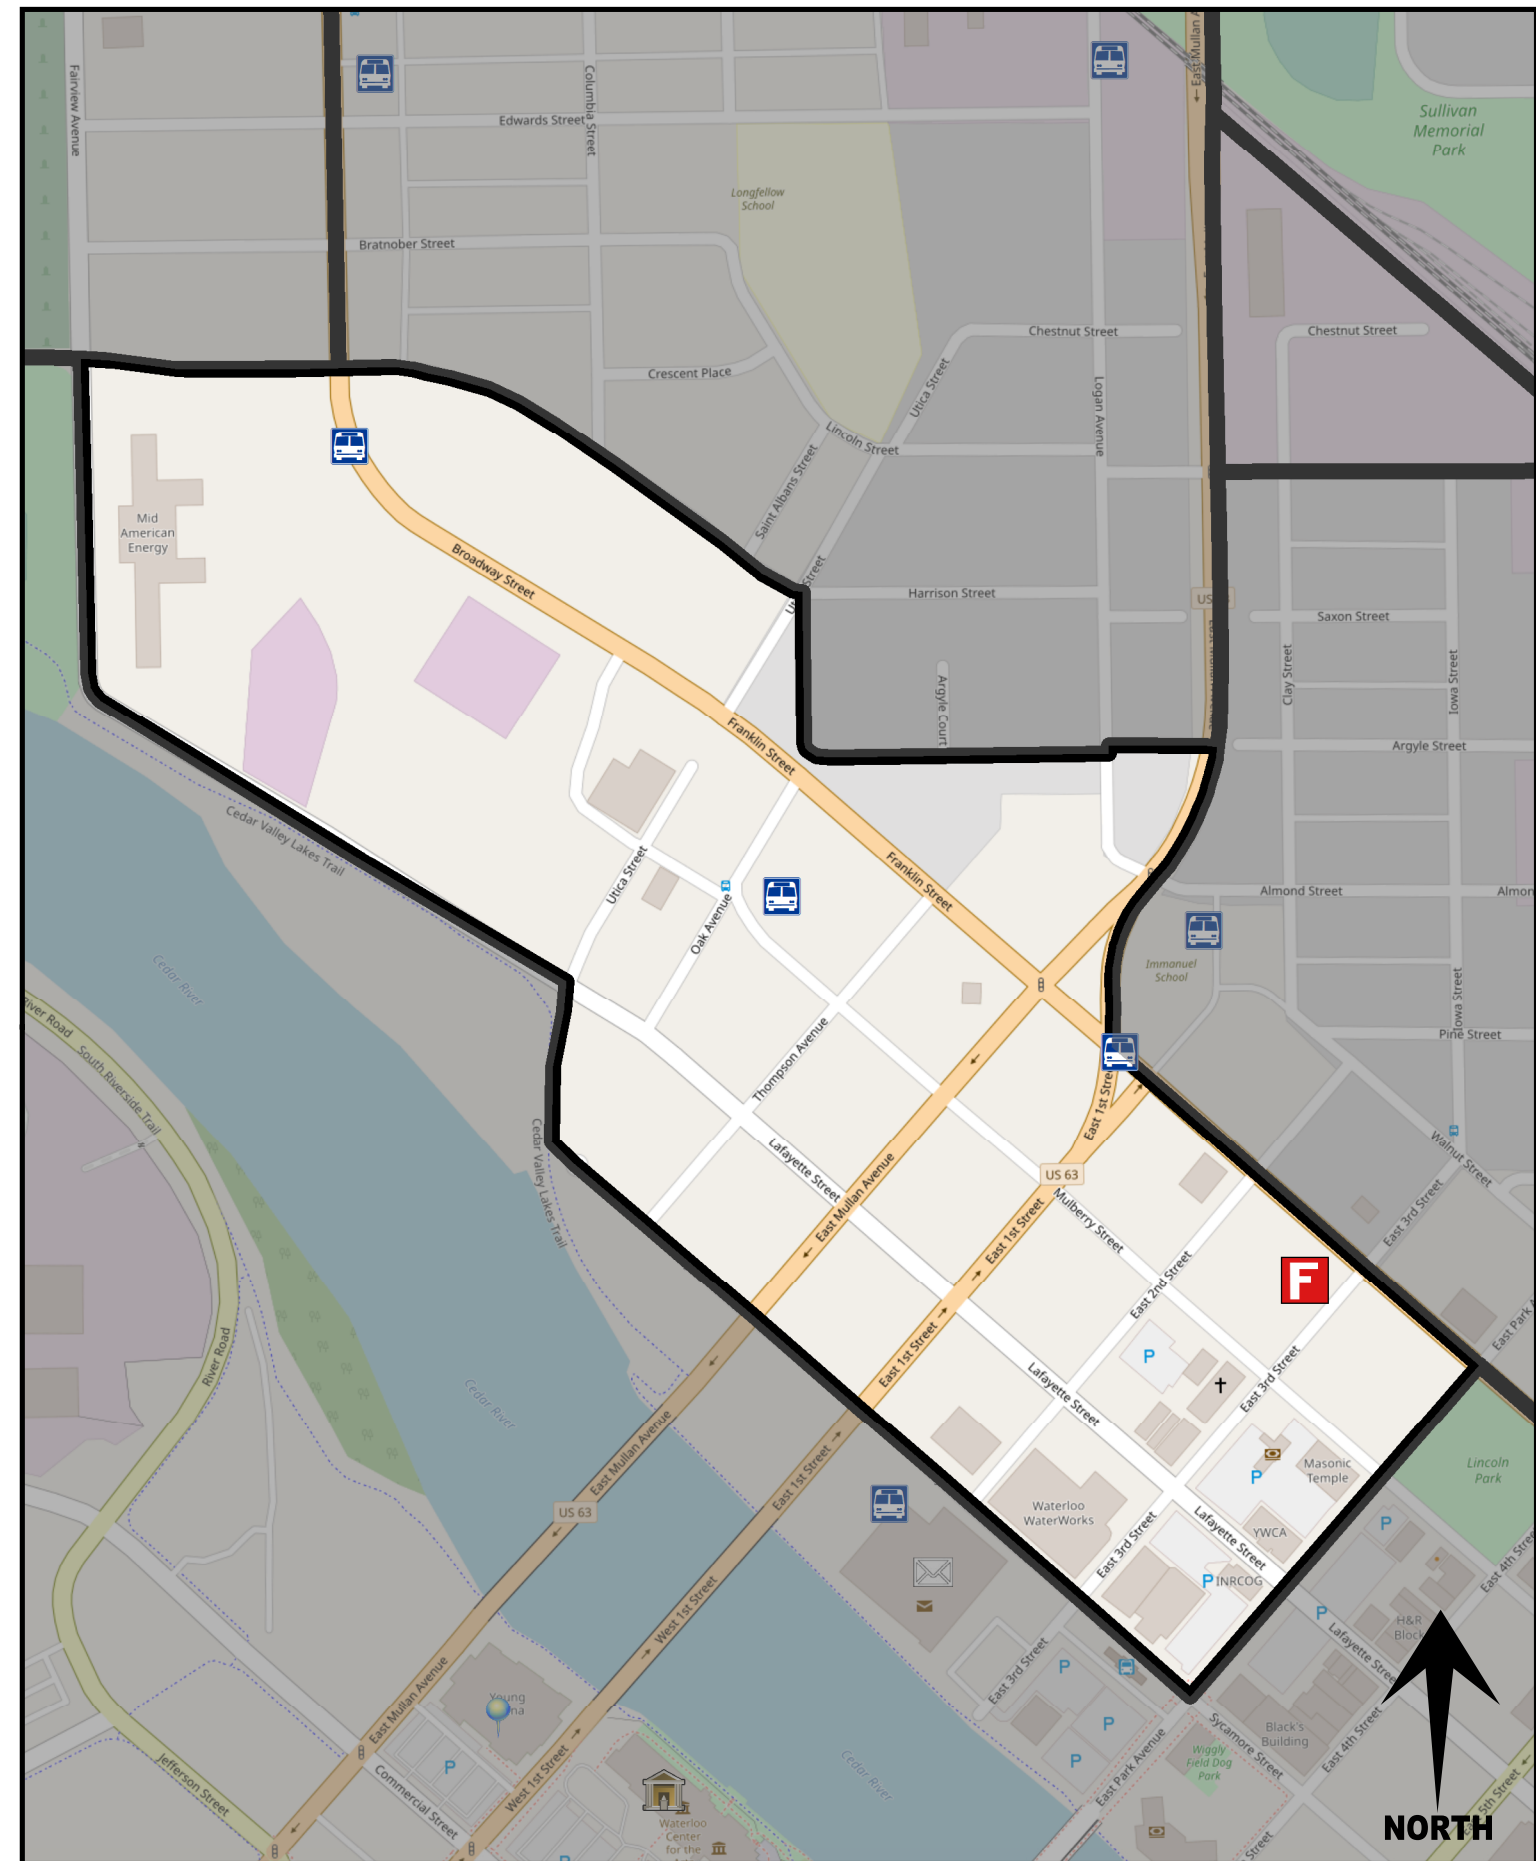

Website:

Ward: 5th

House District: 21

Neighborhood Association:

Version: June 2021

Basemap: OpenStreetMap

- BUS STOP
- LIBRARY
- PARK
- MUSEUM
- HOSPITAL
- FIRE STATION
- SCHOOL
- OTHER POI

EDISON

NEIGHBORHOOD

Waterloo, Iowa
50701

About:

Website:
Ward: 3rd
House District: 20
Neighborhood Association:

Version: June 2021
Basemap: OpenStreetMap

- BUS STOP
- LIBRARY
- PARK
- MUSEUM
- HOSPITAL
- FIRE STATION
- SCHOOL
- OTHER POI

FRANKLIN GATEWAY

NEIGHBORHOOD

Waterloo, Iowa
50703

About:

Website:
Ward: 3rd AND 4th
House District: 22
Neighborhood Association:

Version: June 2021
Basemap: OpenStreetMap

- BUS STOP
- LIBRARY
- PARK
- MUSEUM
- HOSPITAL
- FIRE STATION
- SCHOOL
- OTHER POI