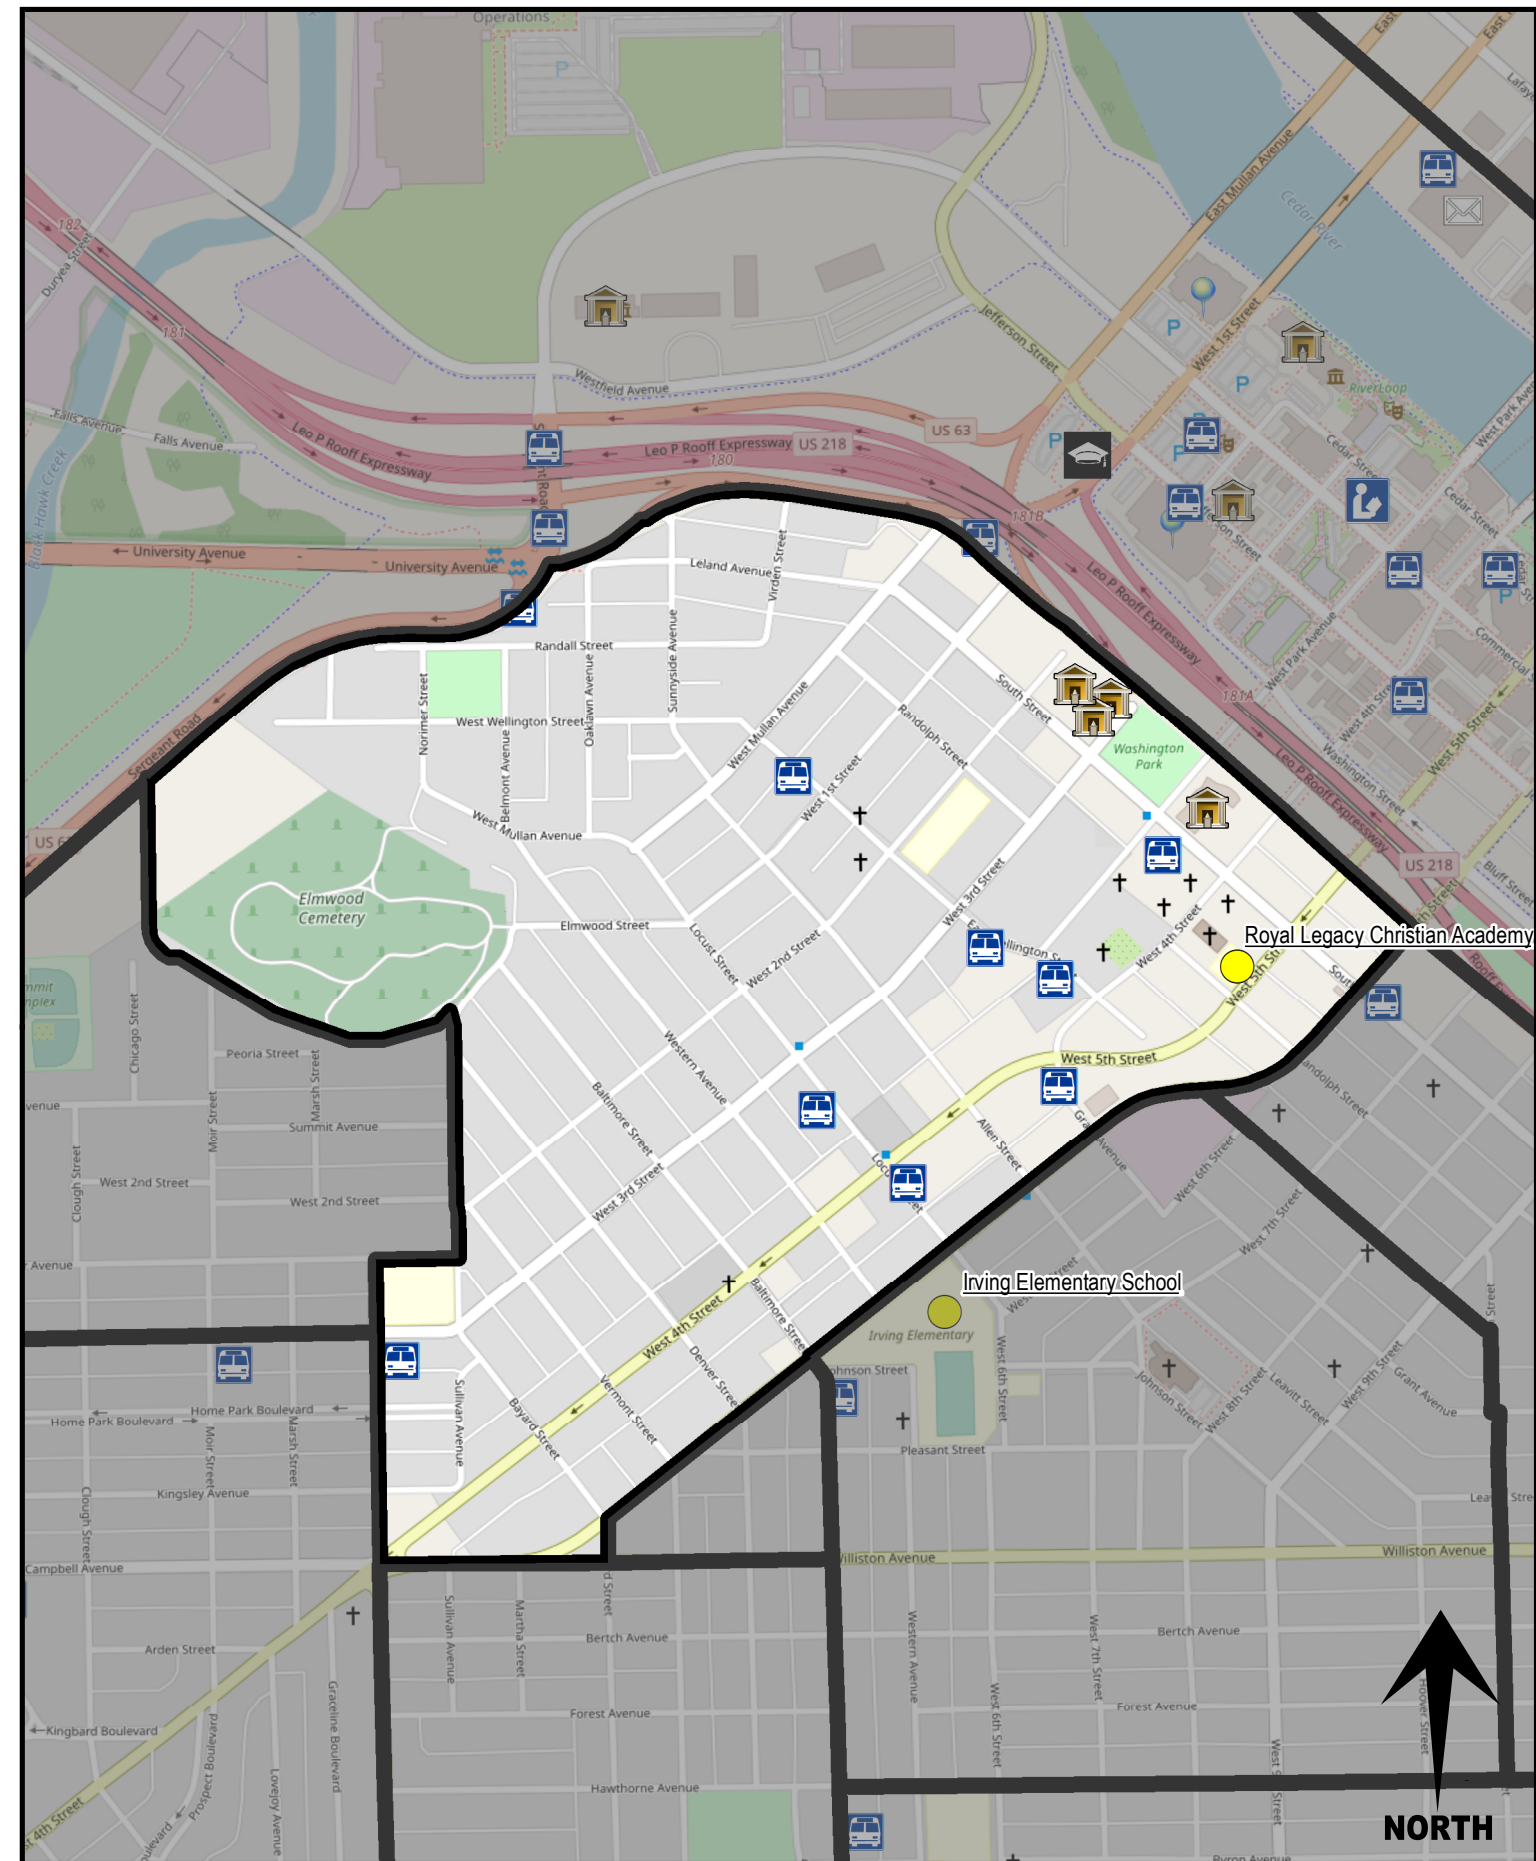

NEIGHBORHOOD

Waterloo, Iowa
50703

About:

Website:
Ward: 3rd
House District: 22
Neighborhood Association:

Version: June 2021
Basemap: OpenStreetMap

- BUS STOP
- LIBRARY
- PARK
- MUSEUM
- HOSPITAL
- FIRE STATION
- SCHOOL
- OTHER POI

Basemap: OpenStreetMap

CITYVIEW

NEIGHBORHOOD

Waterloo, Iowa
50707

About:

Website:

Ward: 4th

House District: 22