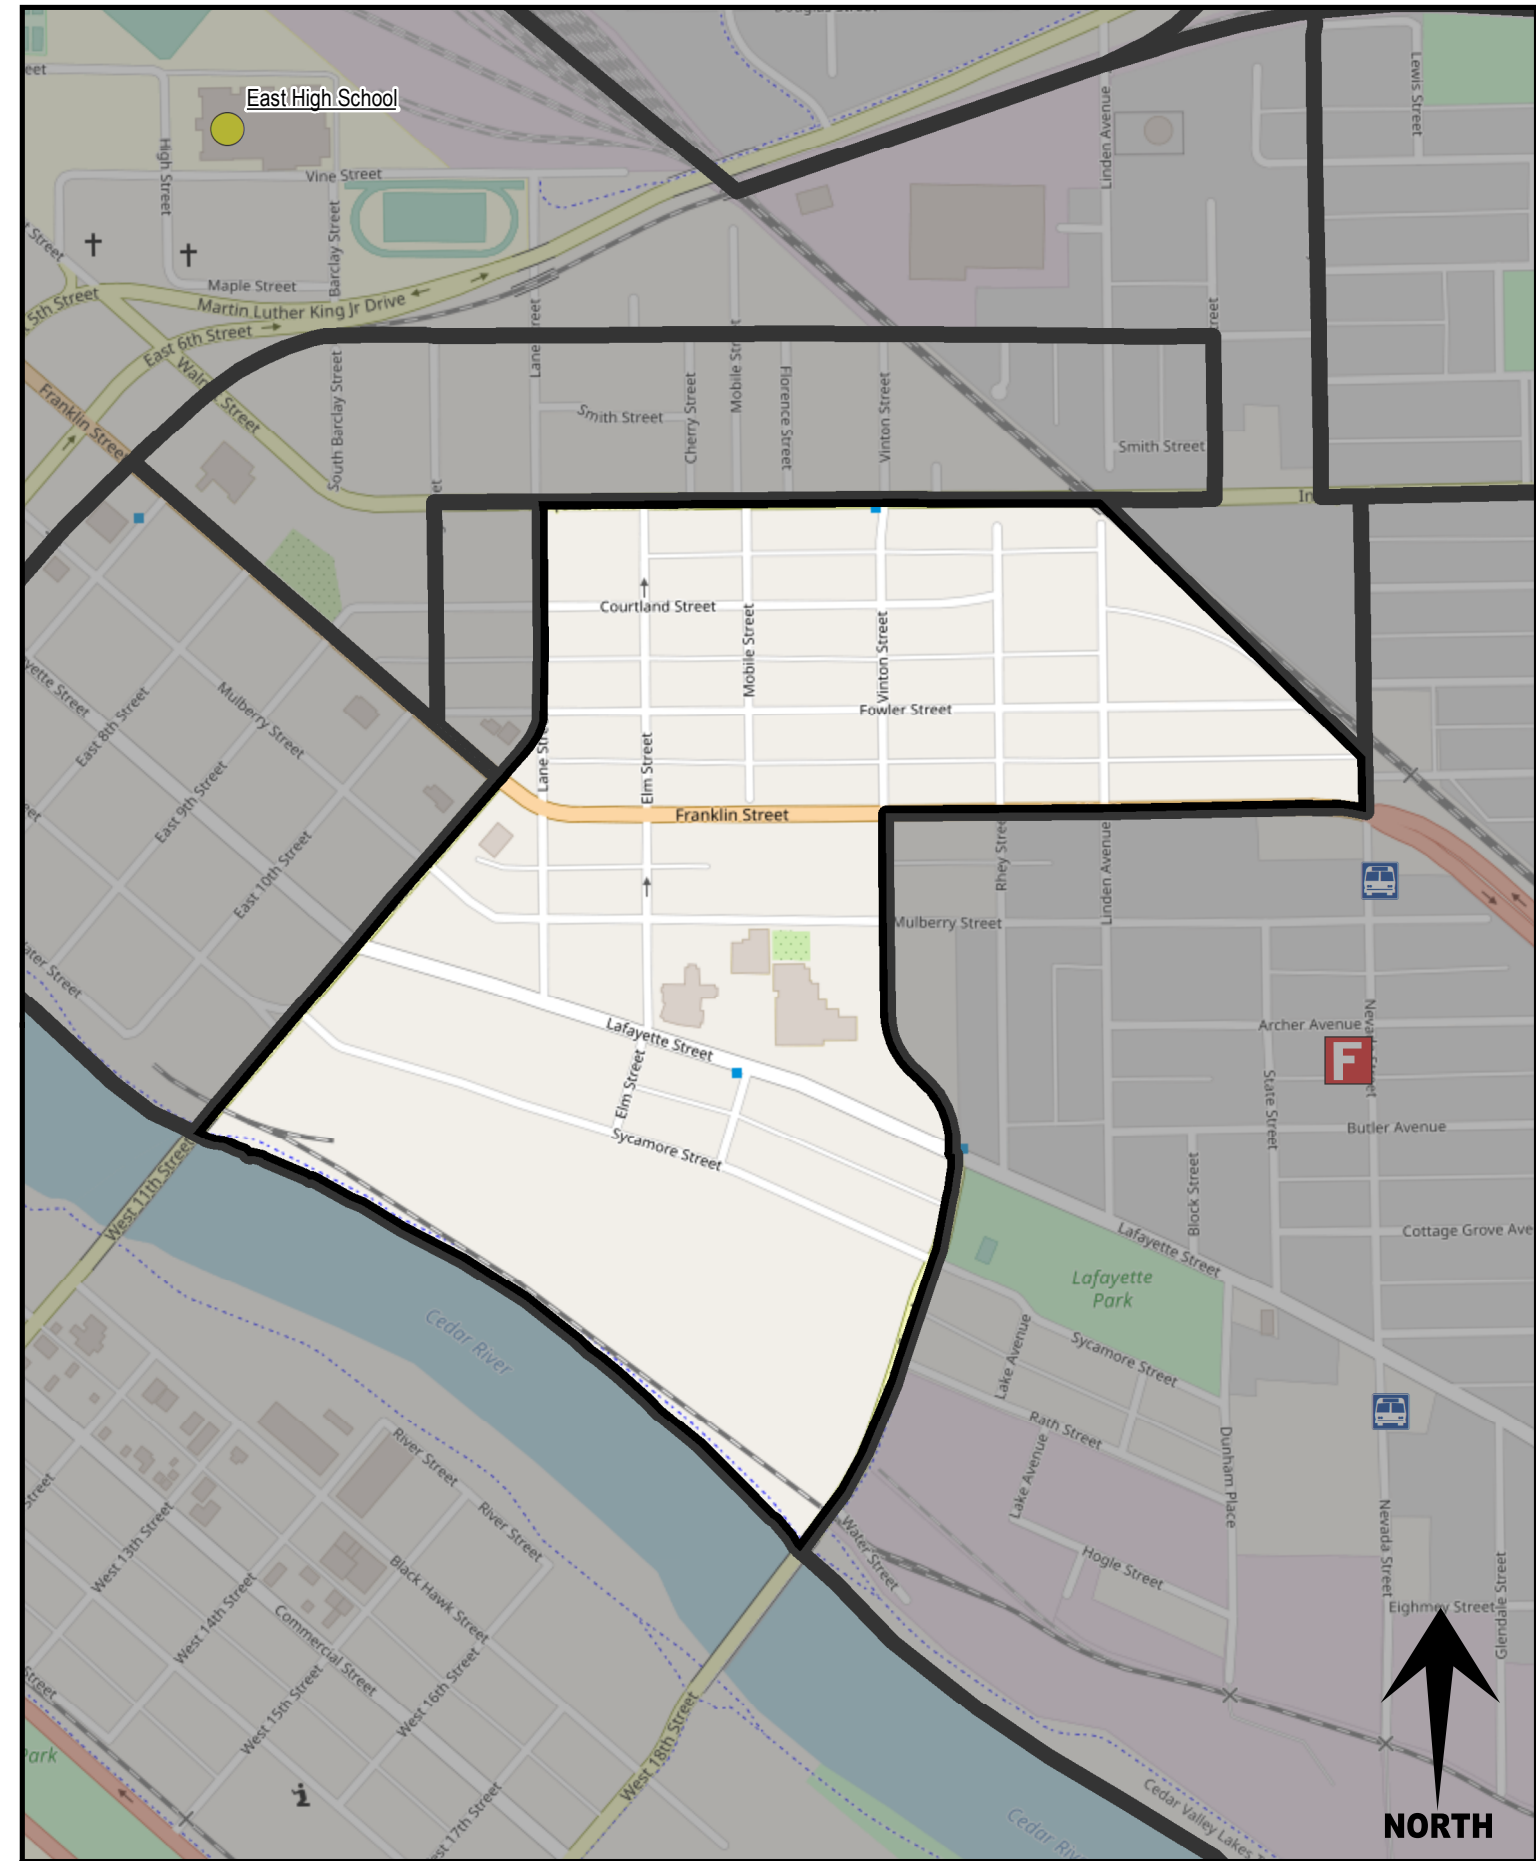

LAFNOW

NEIGHBORHOOD

Waterloo, Iowa
50703

About:

Website:
Ward: 4th
House District: 22
Neighborhood Association:

Version: June 2021
Basemap: OpenStreetMap

- BUS STOP
- LIBRARY
- PARK
- MUSEUM
- HOSPITAL
- FIRE STATION
- SCHOOL
- OTHER POI