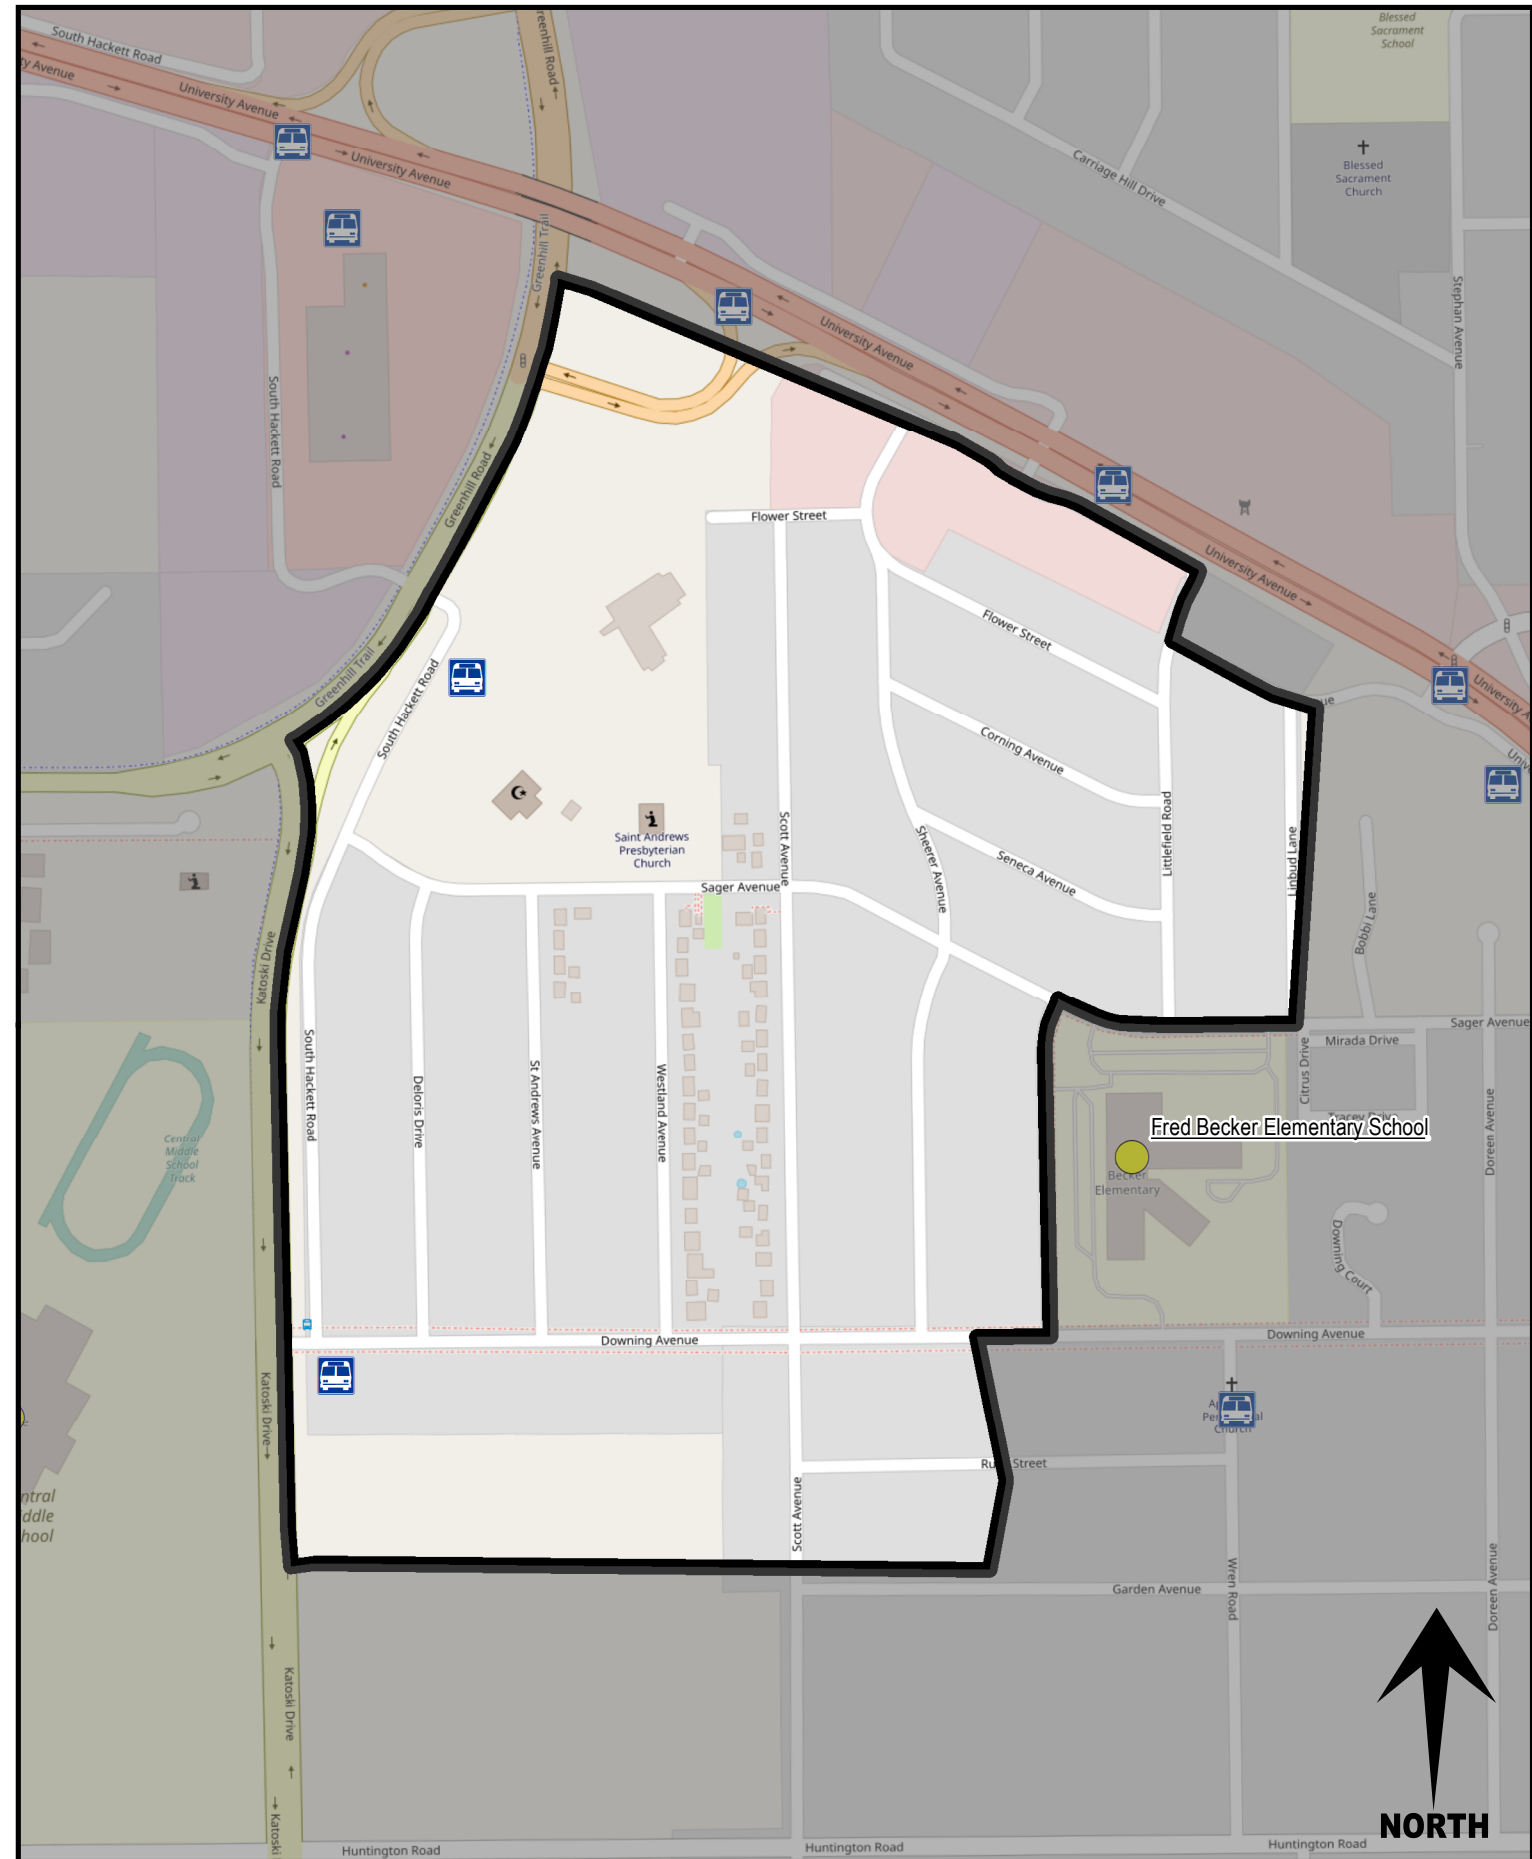

Neighborhood Association:

Version: June 2021

Basemap: OpenStreetMap

- BUS STOP
- LIBRARY
- PARK
- MUSEUM
- HOSPITAL
- FIRE STATION
- SCHOOL
- OTHER POI

AUDOBON

NEIGHBORHOOD

Waterloo, Iowa
50701

About: