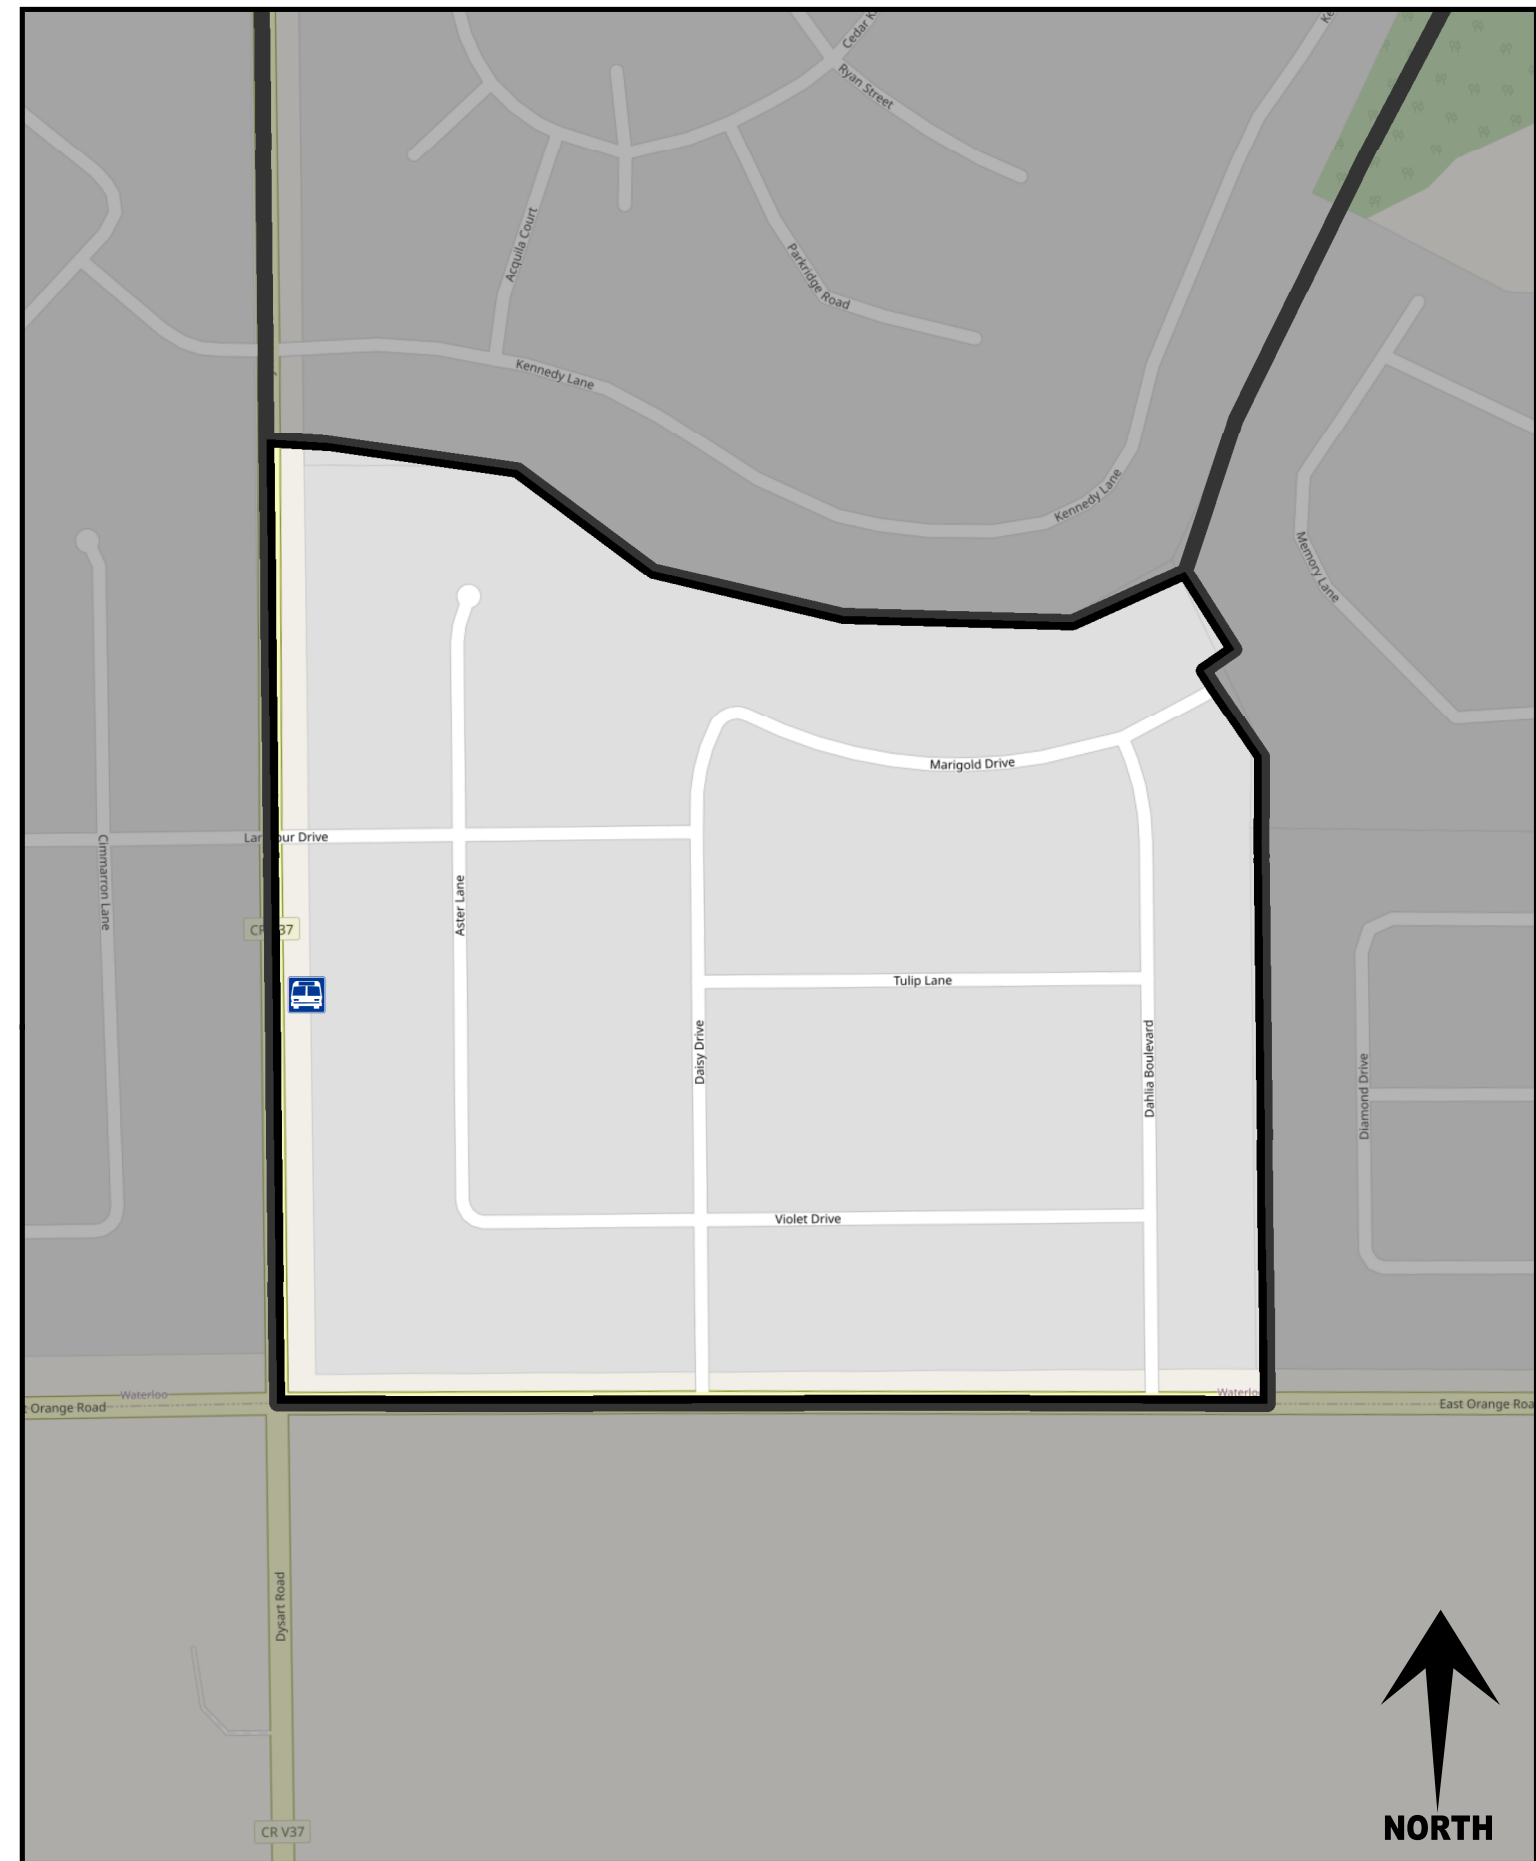

Basemap: OpenStreetMap

UNITY

NEIGHBORHOOD

Waterloo, Iowa
50703

About:

Website:
Ward: 4th
House District: 22
Neighborhood Association:

Version: June 2021
Basemap: OpenStreetMap

- BUS STOP
- LIBRARY
- PARK
- MUSEUM
- HOSPITAL
- FIRE STATION
- SCHOOL
- OTHER POI