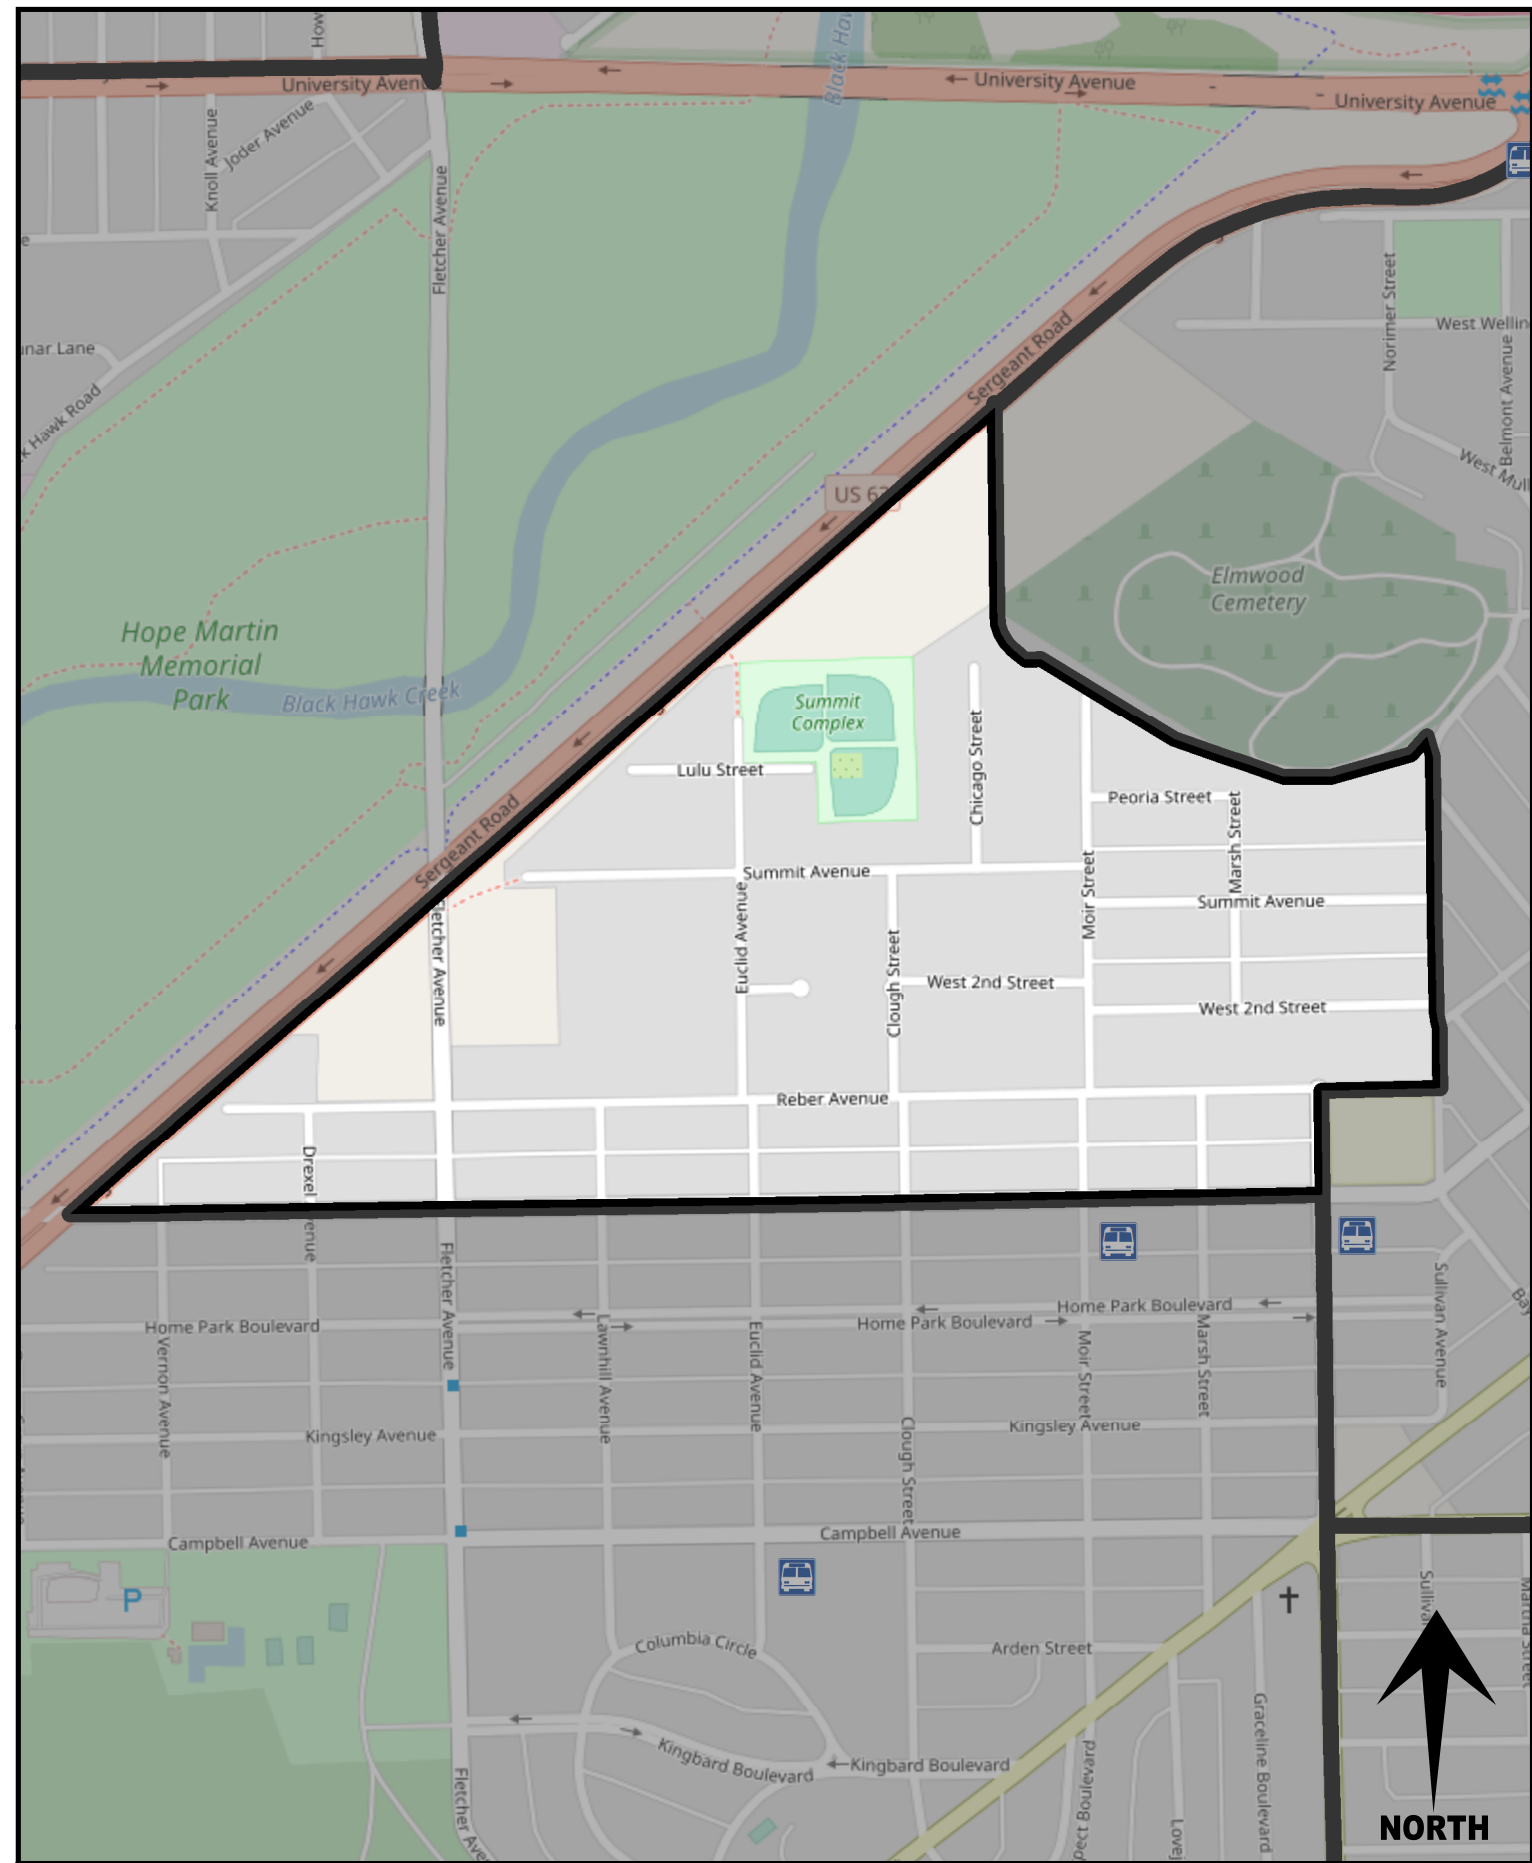

NEIGHBORS WHO CARE

NEIGHBORHOOD

Waterloo, Iowa
50701

About:

Website:
Ward: 5th
House District: 20
Neighborhood Association:

Version: June 2021
Basemap: OpenStreetMap

- BUS STOP
- LIBRARY
- PARK
- MUSEUM
- HOSPITAL
- FIRE STATION
- SCHOOL
- OTHER POI