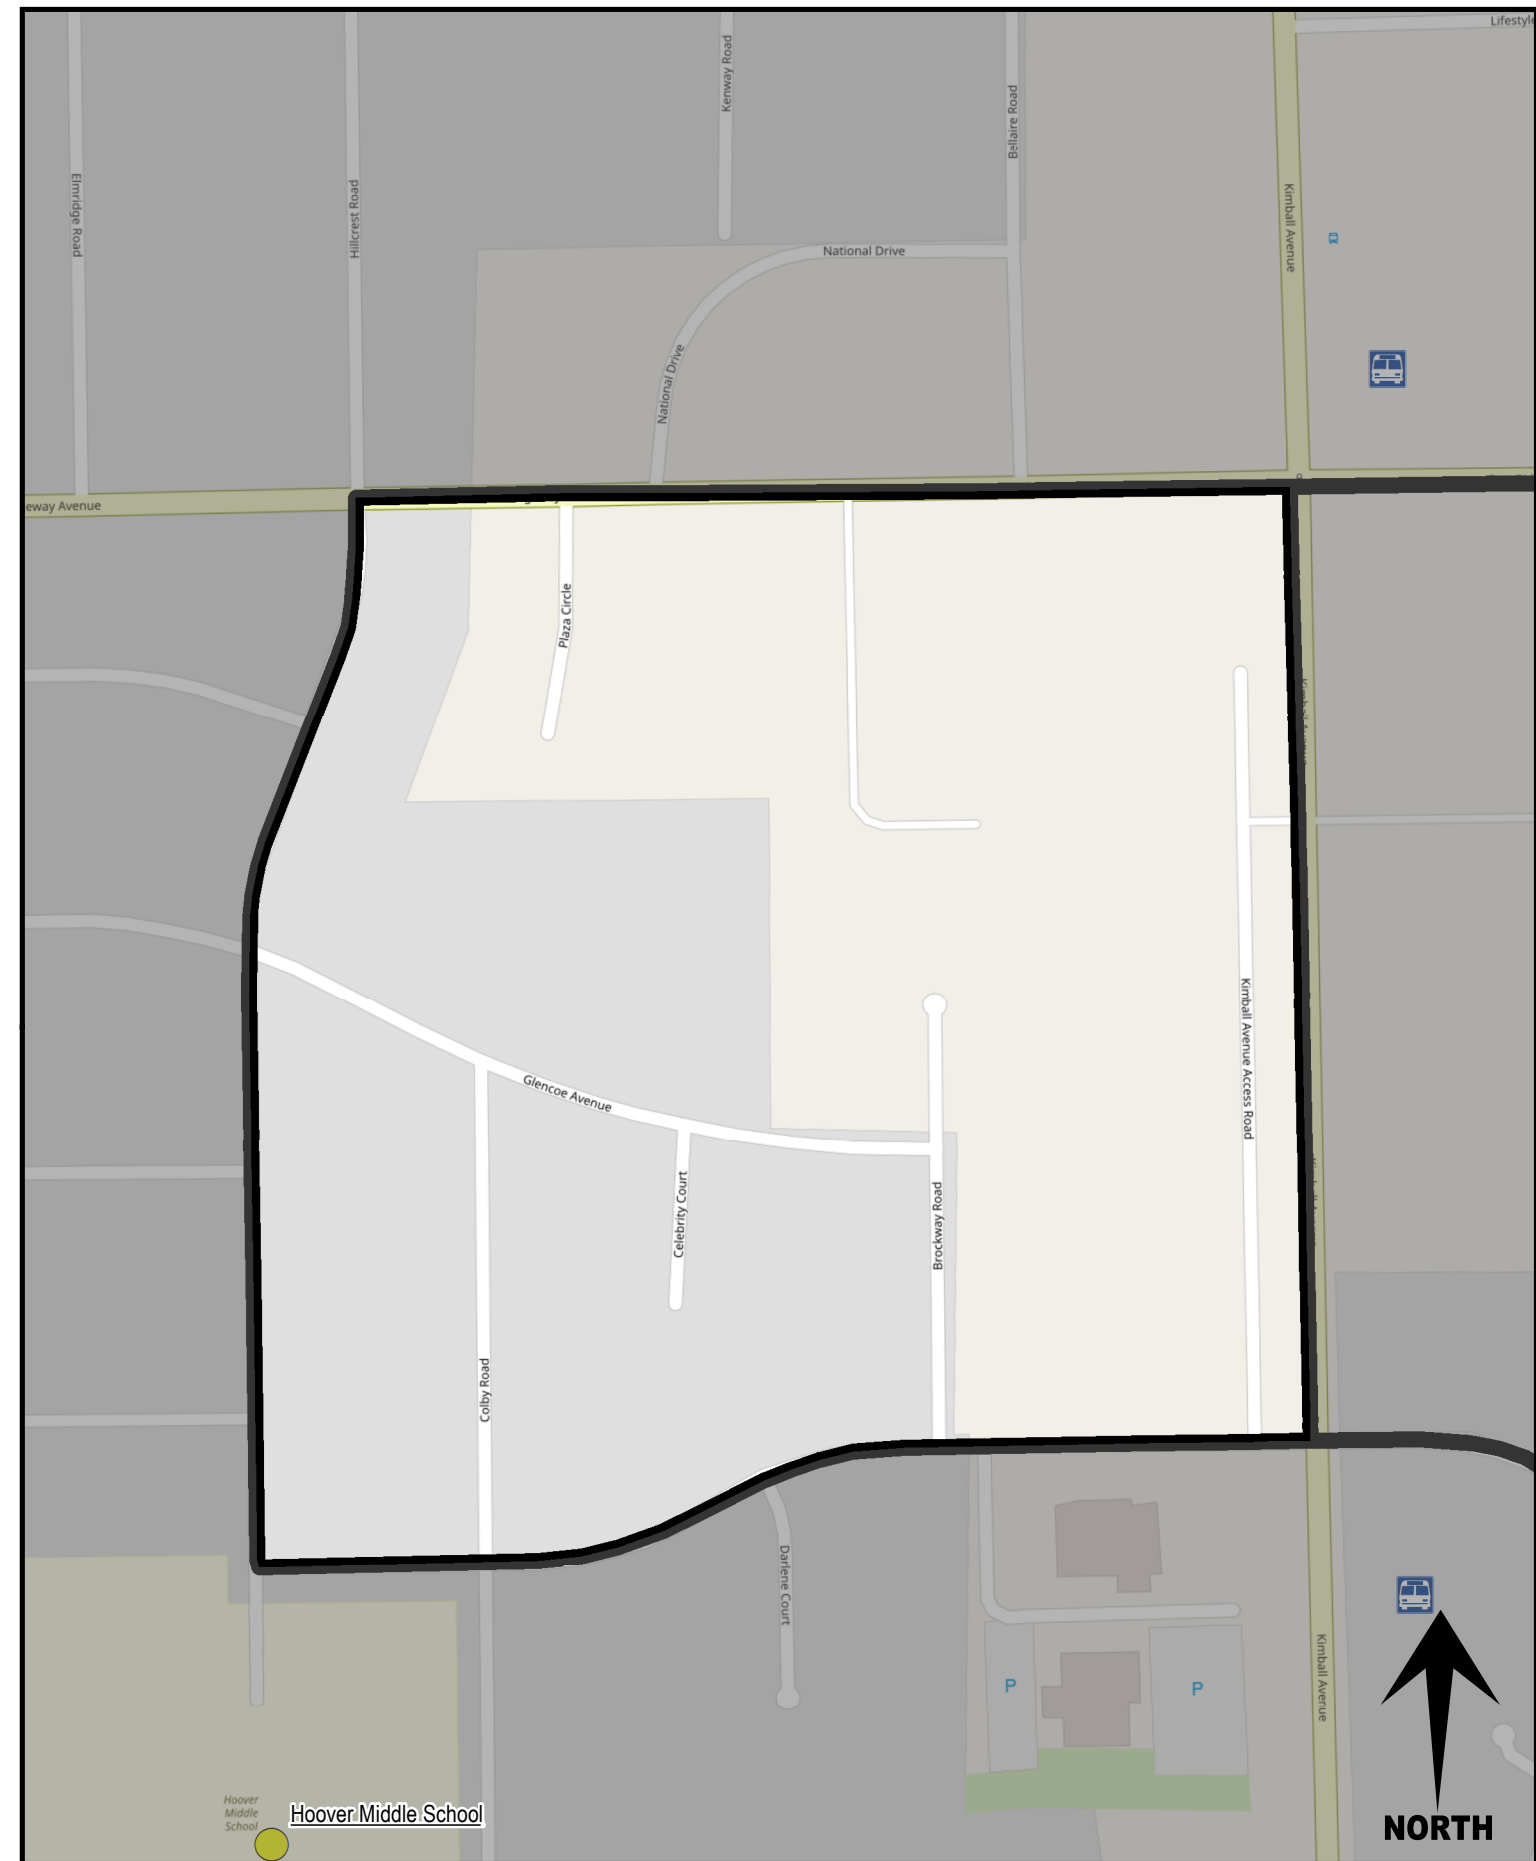

About:

Website:

Ward: 1st

House District: 20

Neighborhood Association:

Version: June 2021

Basemap: OpenStreetMap

RIVERFRONT