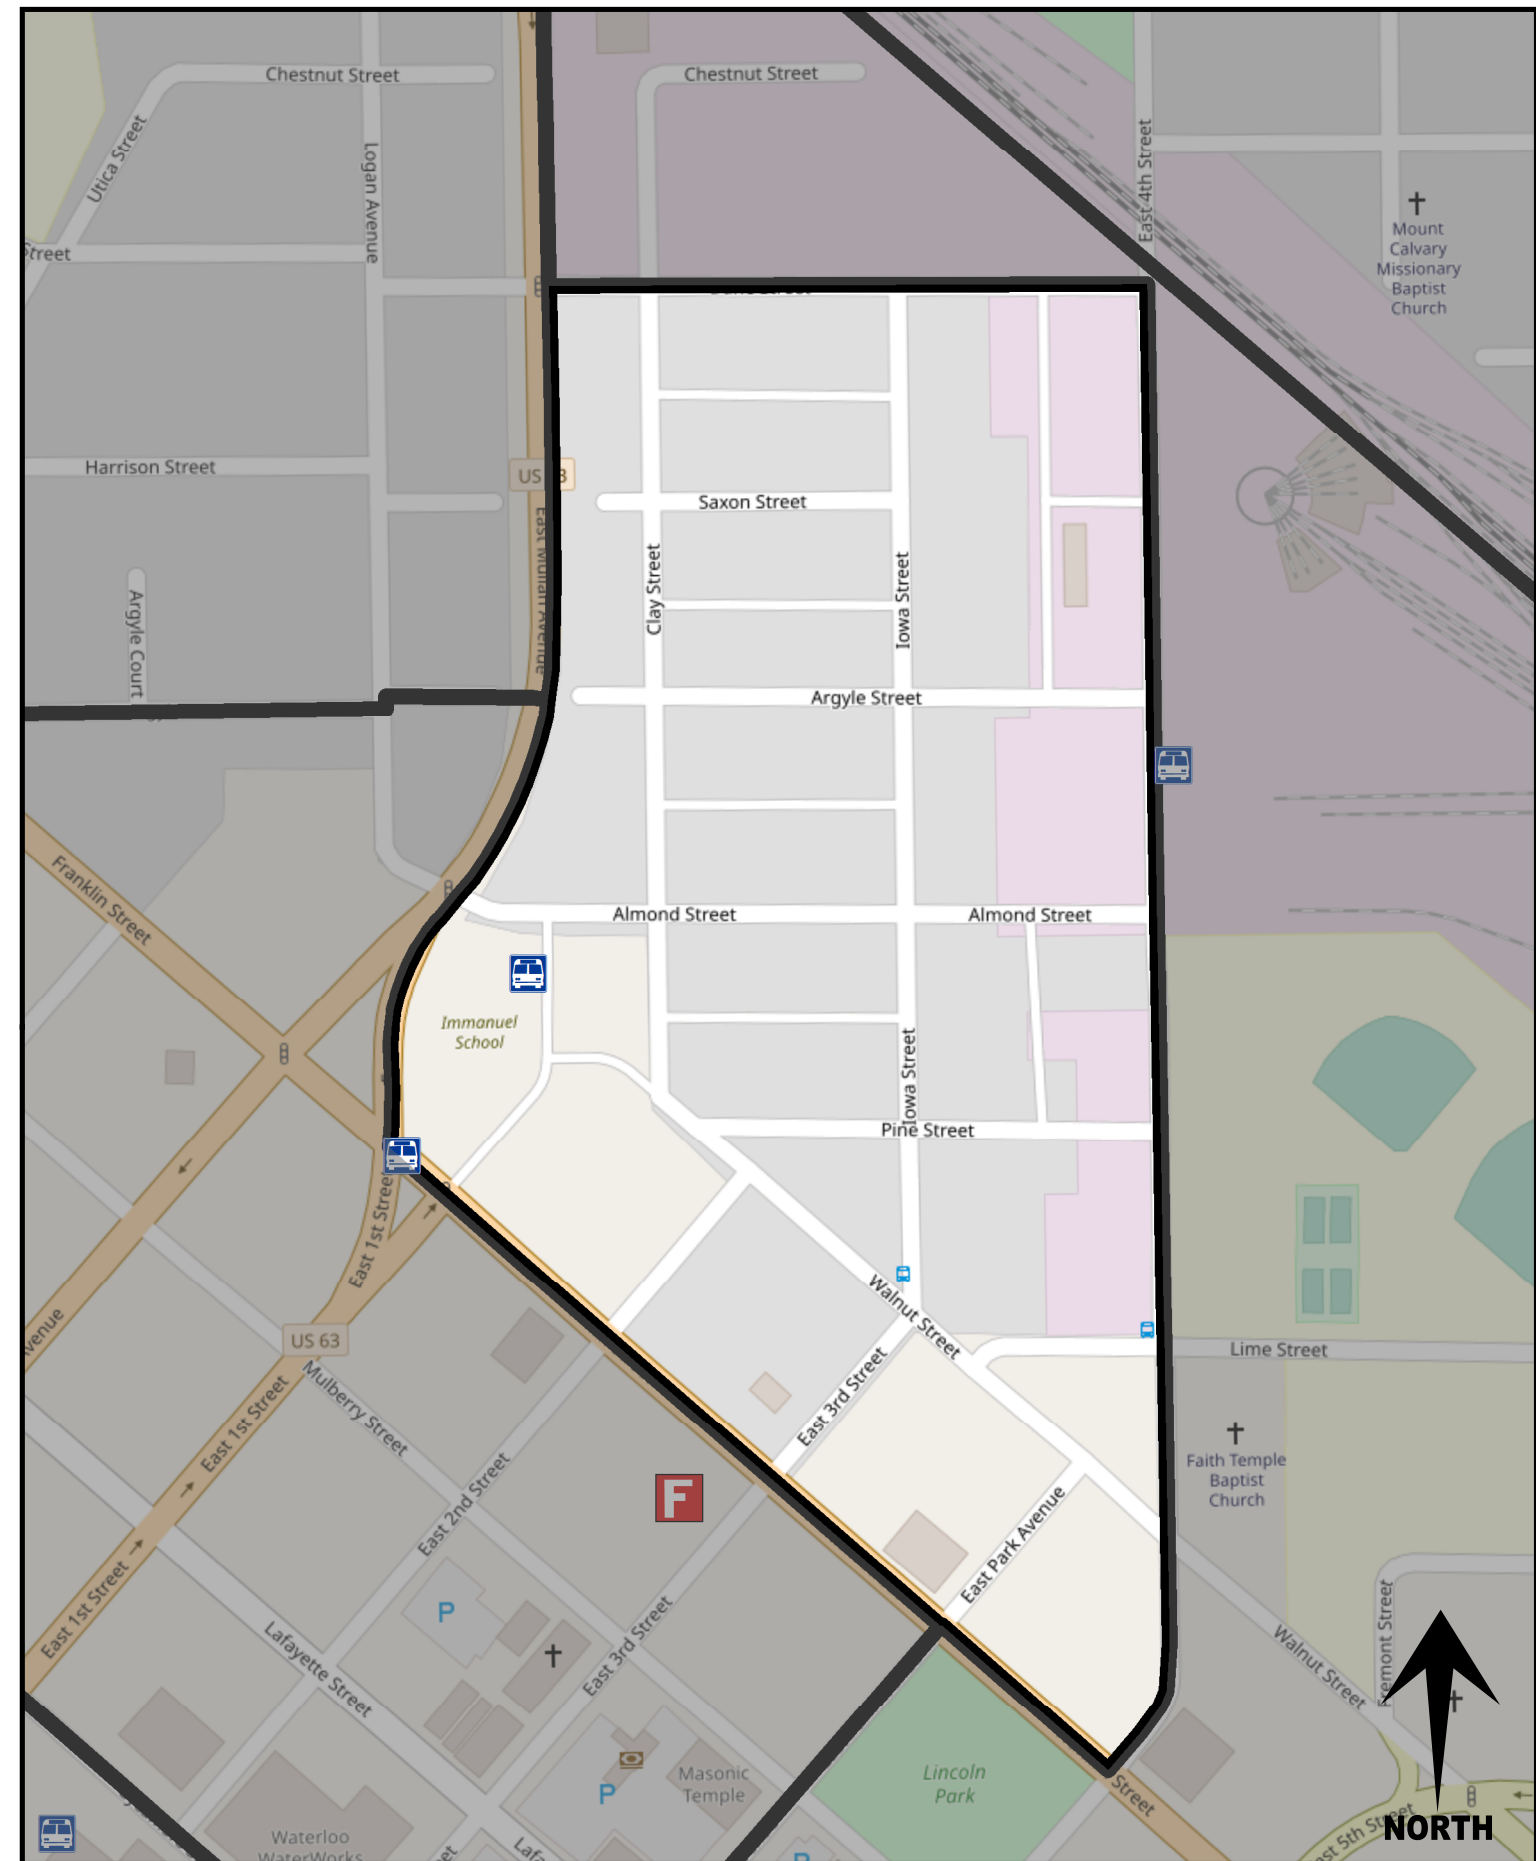

Version: June 2021

Basemap: OpenStreetMap

WE CARE

NEIGHBORHOOD

Waterloo, Iowa
50703

About:

Website:
Ward: 4th
House District: 22
Neighborhood Association:

Version: June 2021
Basemap: OpenStreetMap