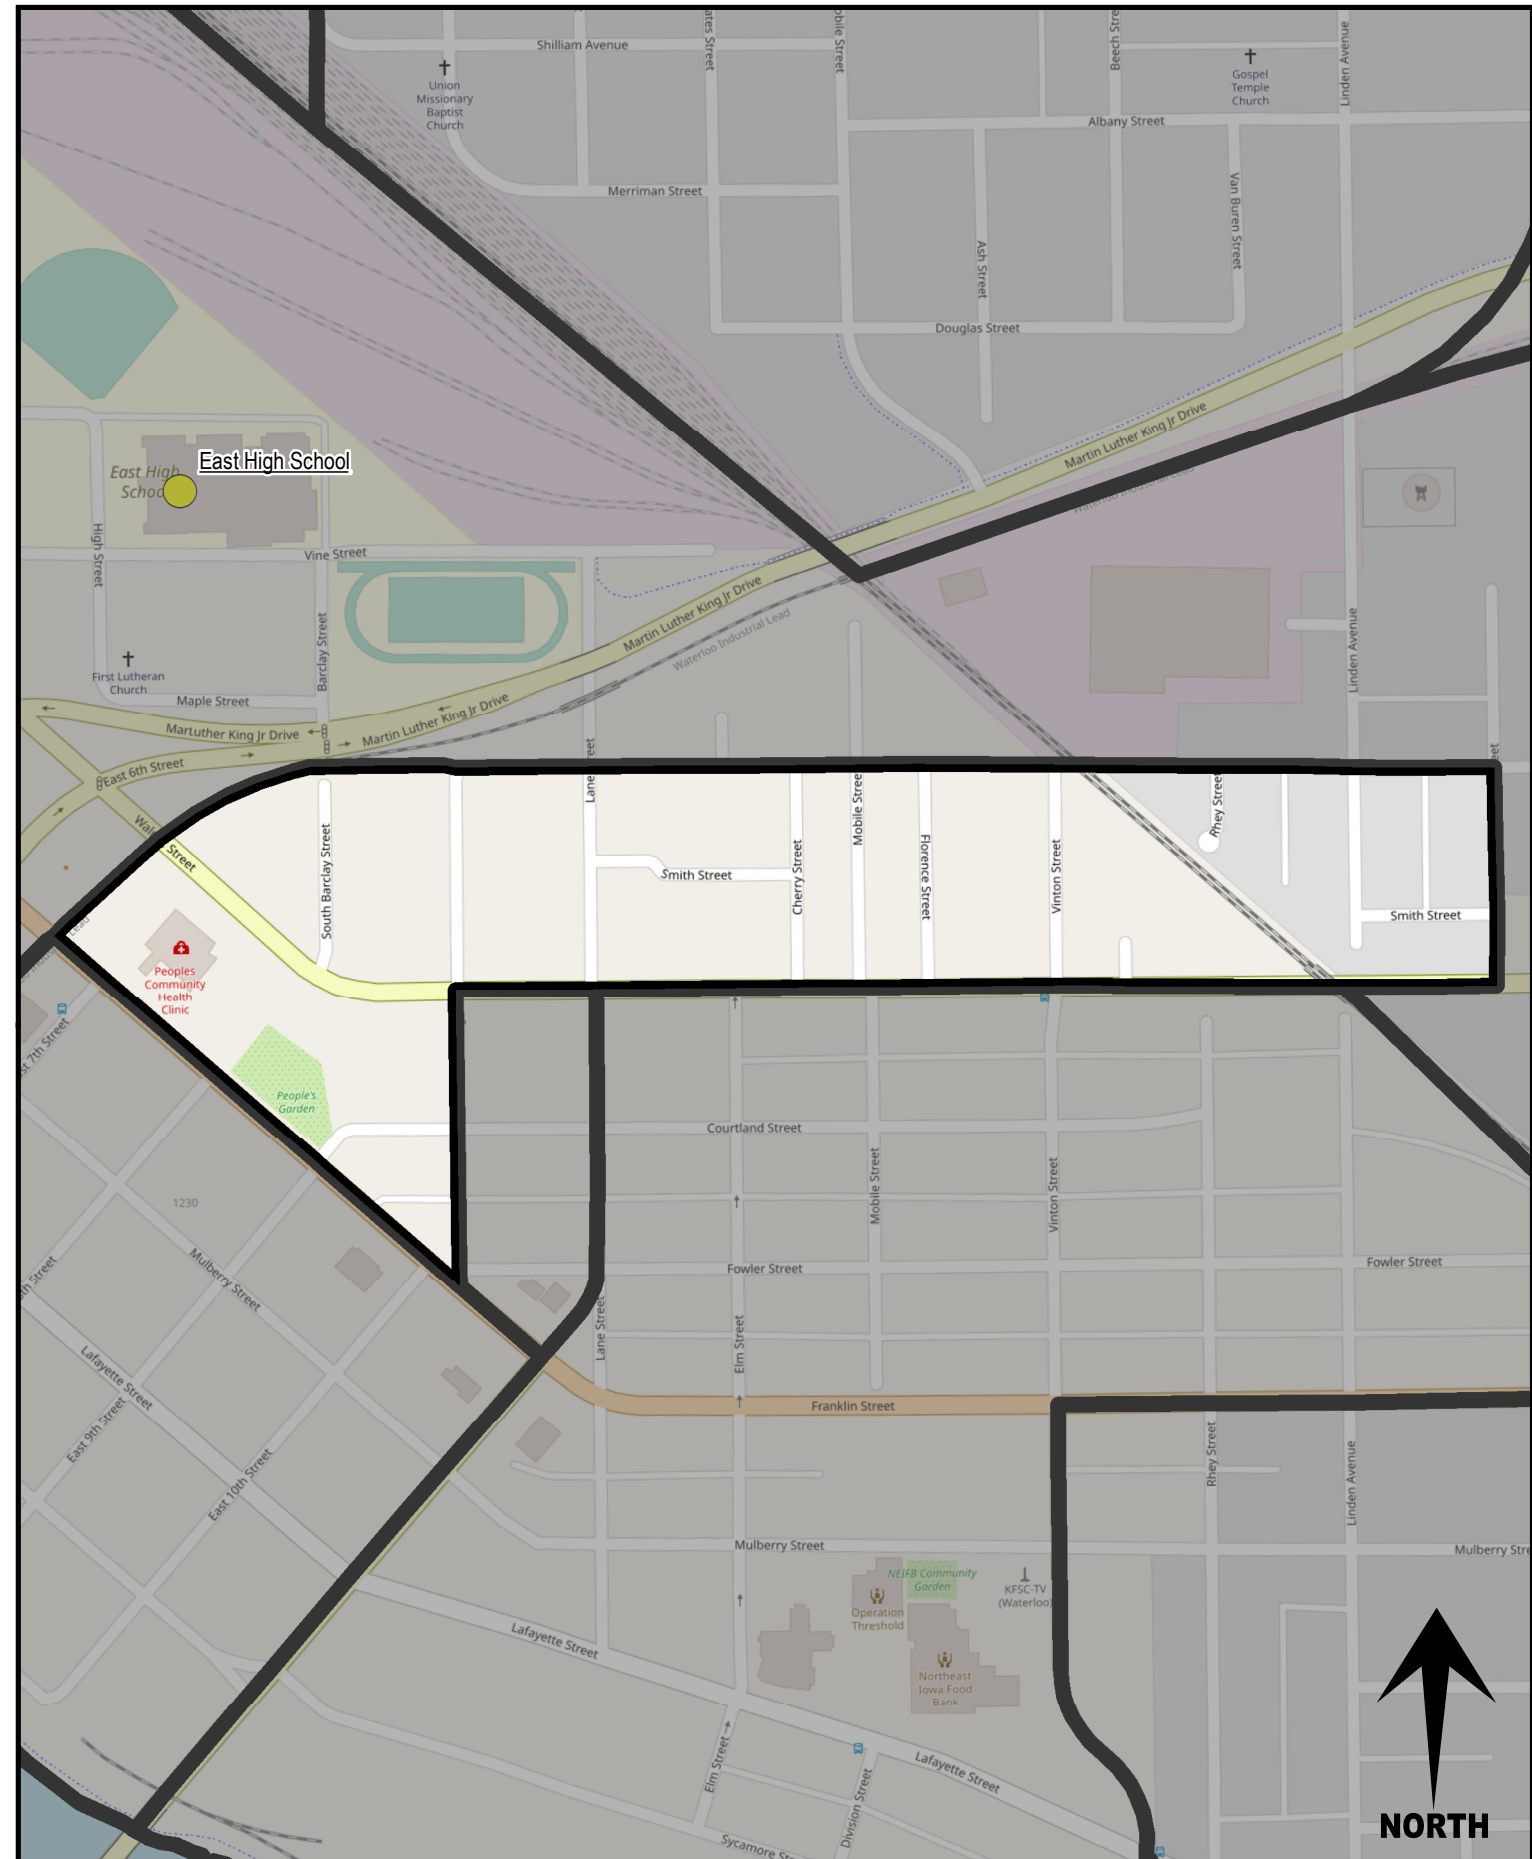

BUS STOP	LIBRARY	PARK	MUSEUM
HOSPITAL	FIRE STATION	SCHOOL	OTHER POI