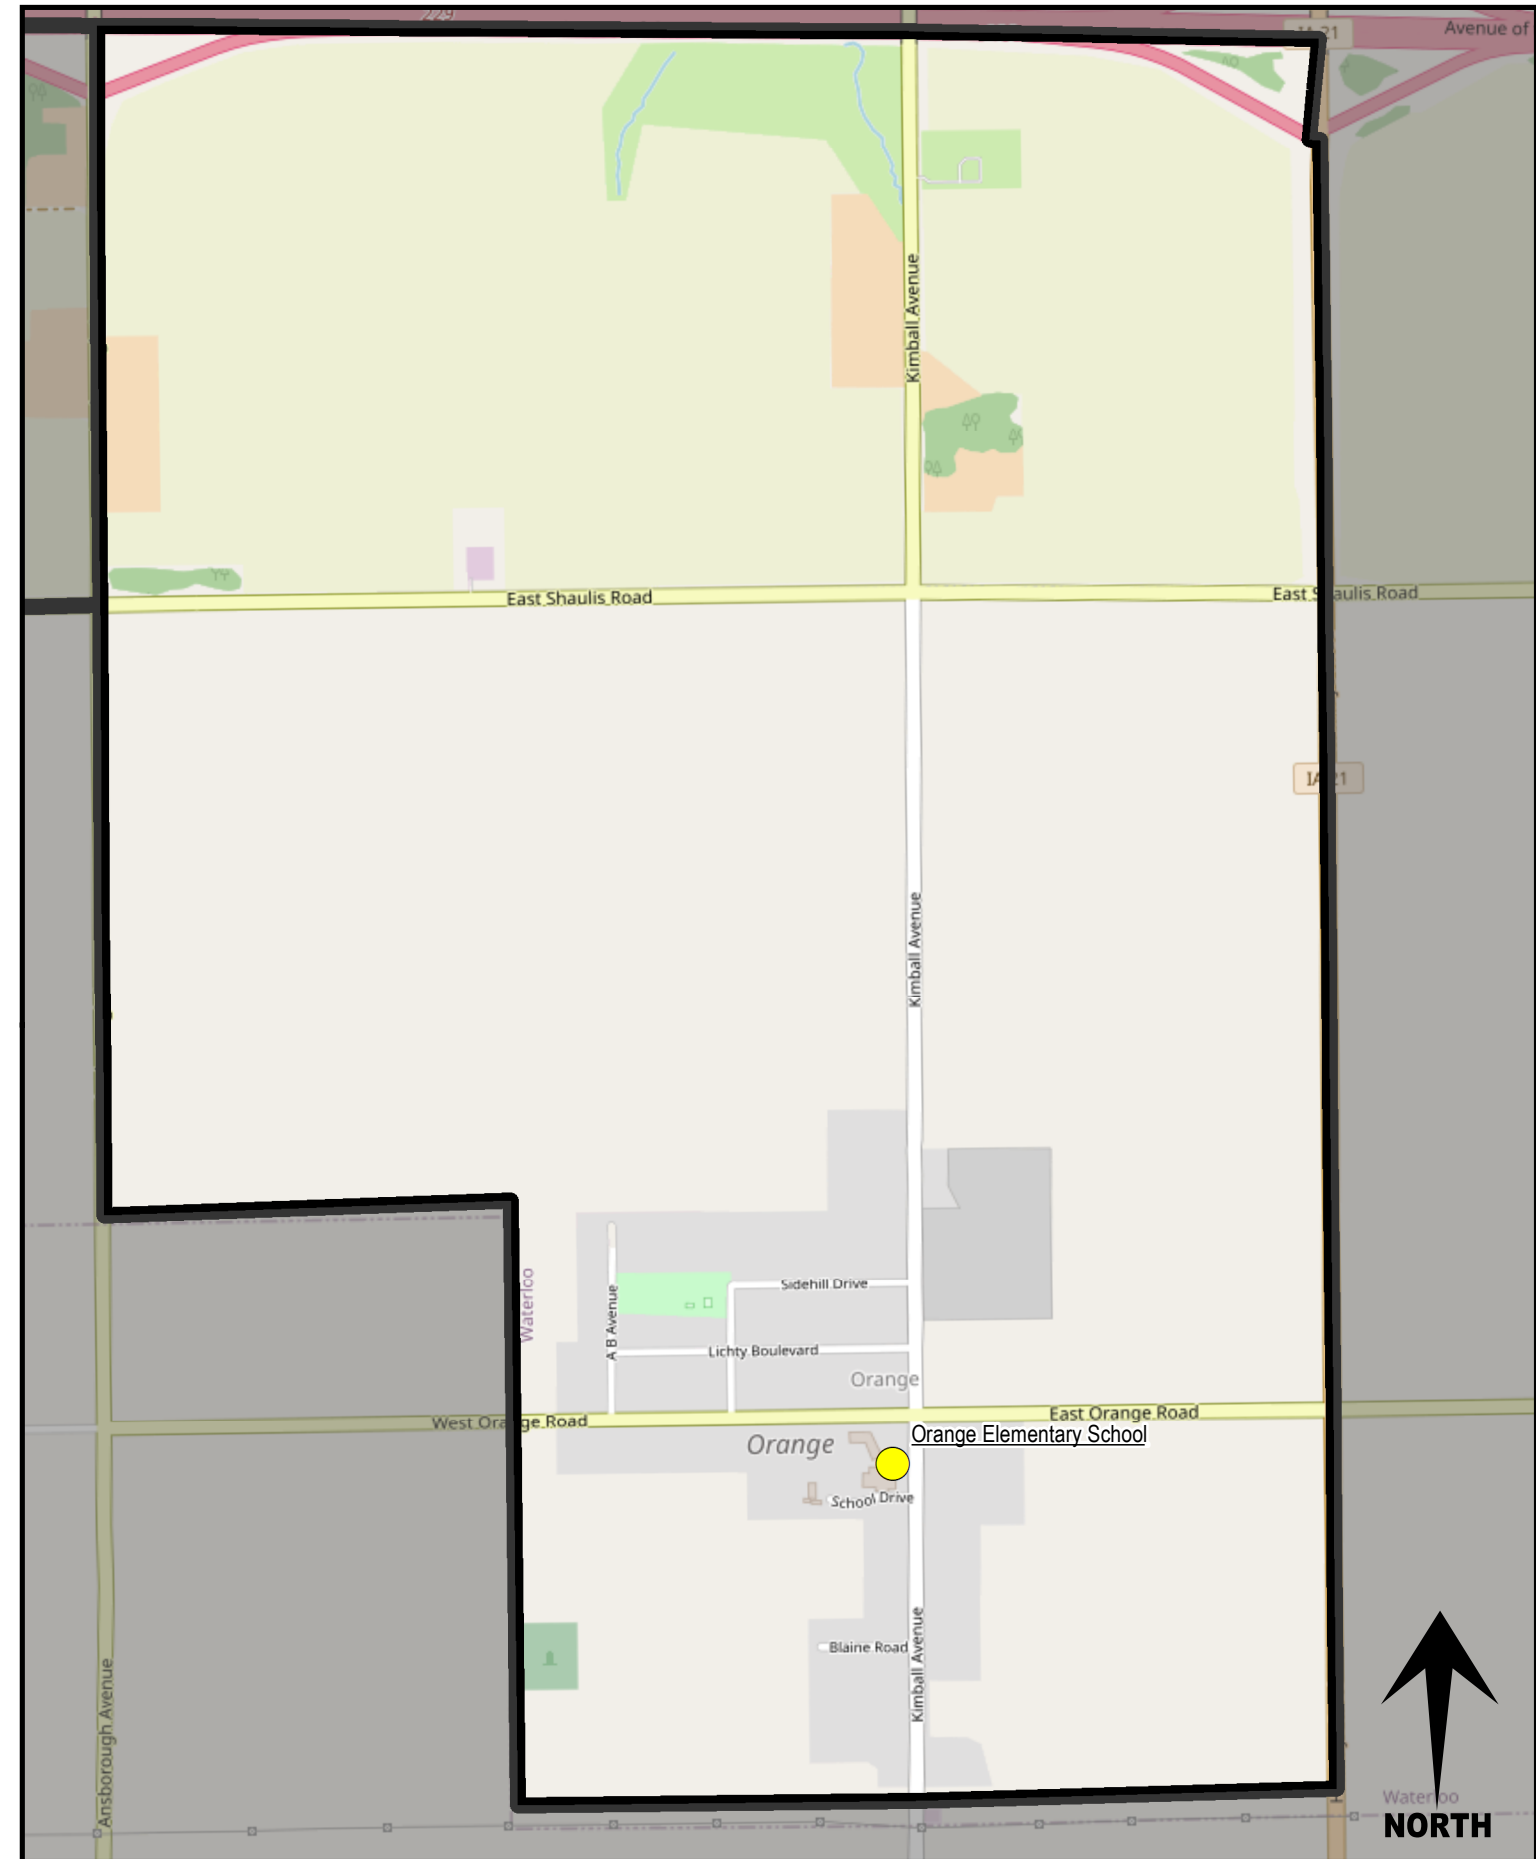

Version: June 2021

Basemap: OpenStreetMap

PARK HAVEN

NEIGHBORHOOD

Waterloo, Iowa
50702

About:

Website:

Ward: 2nd