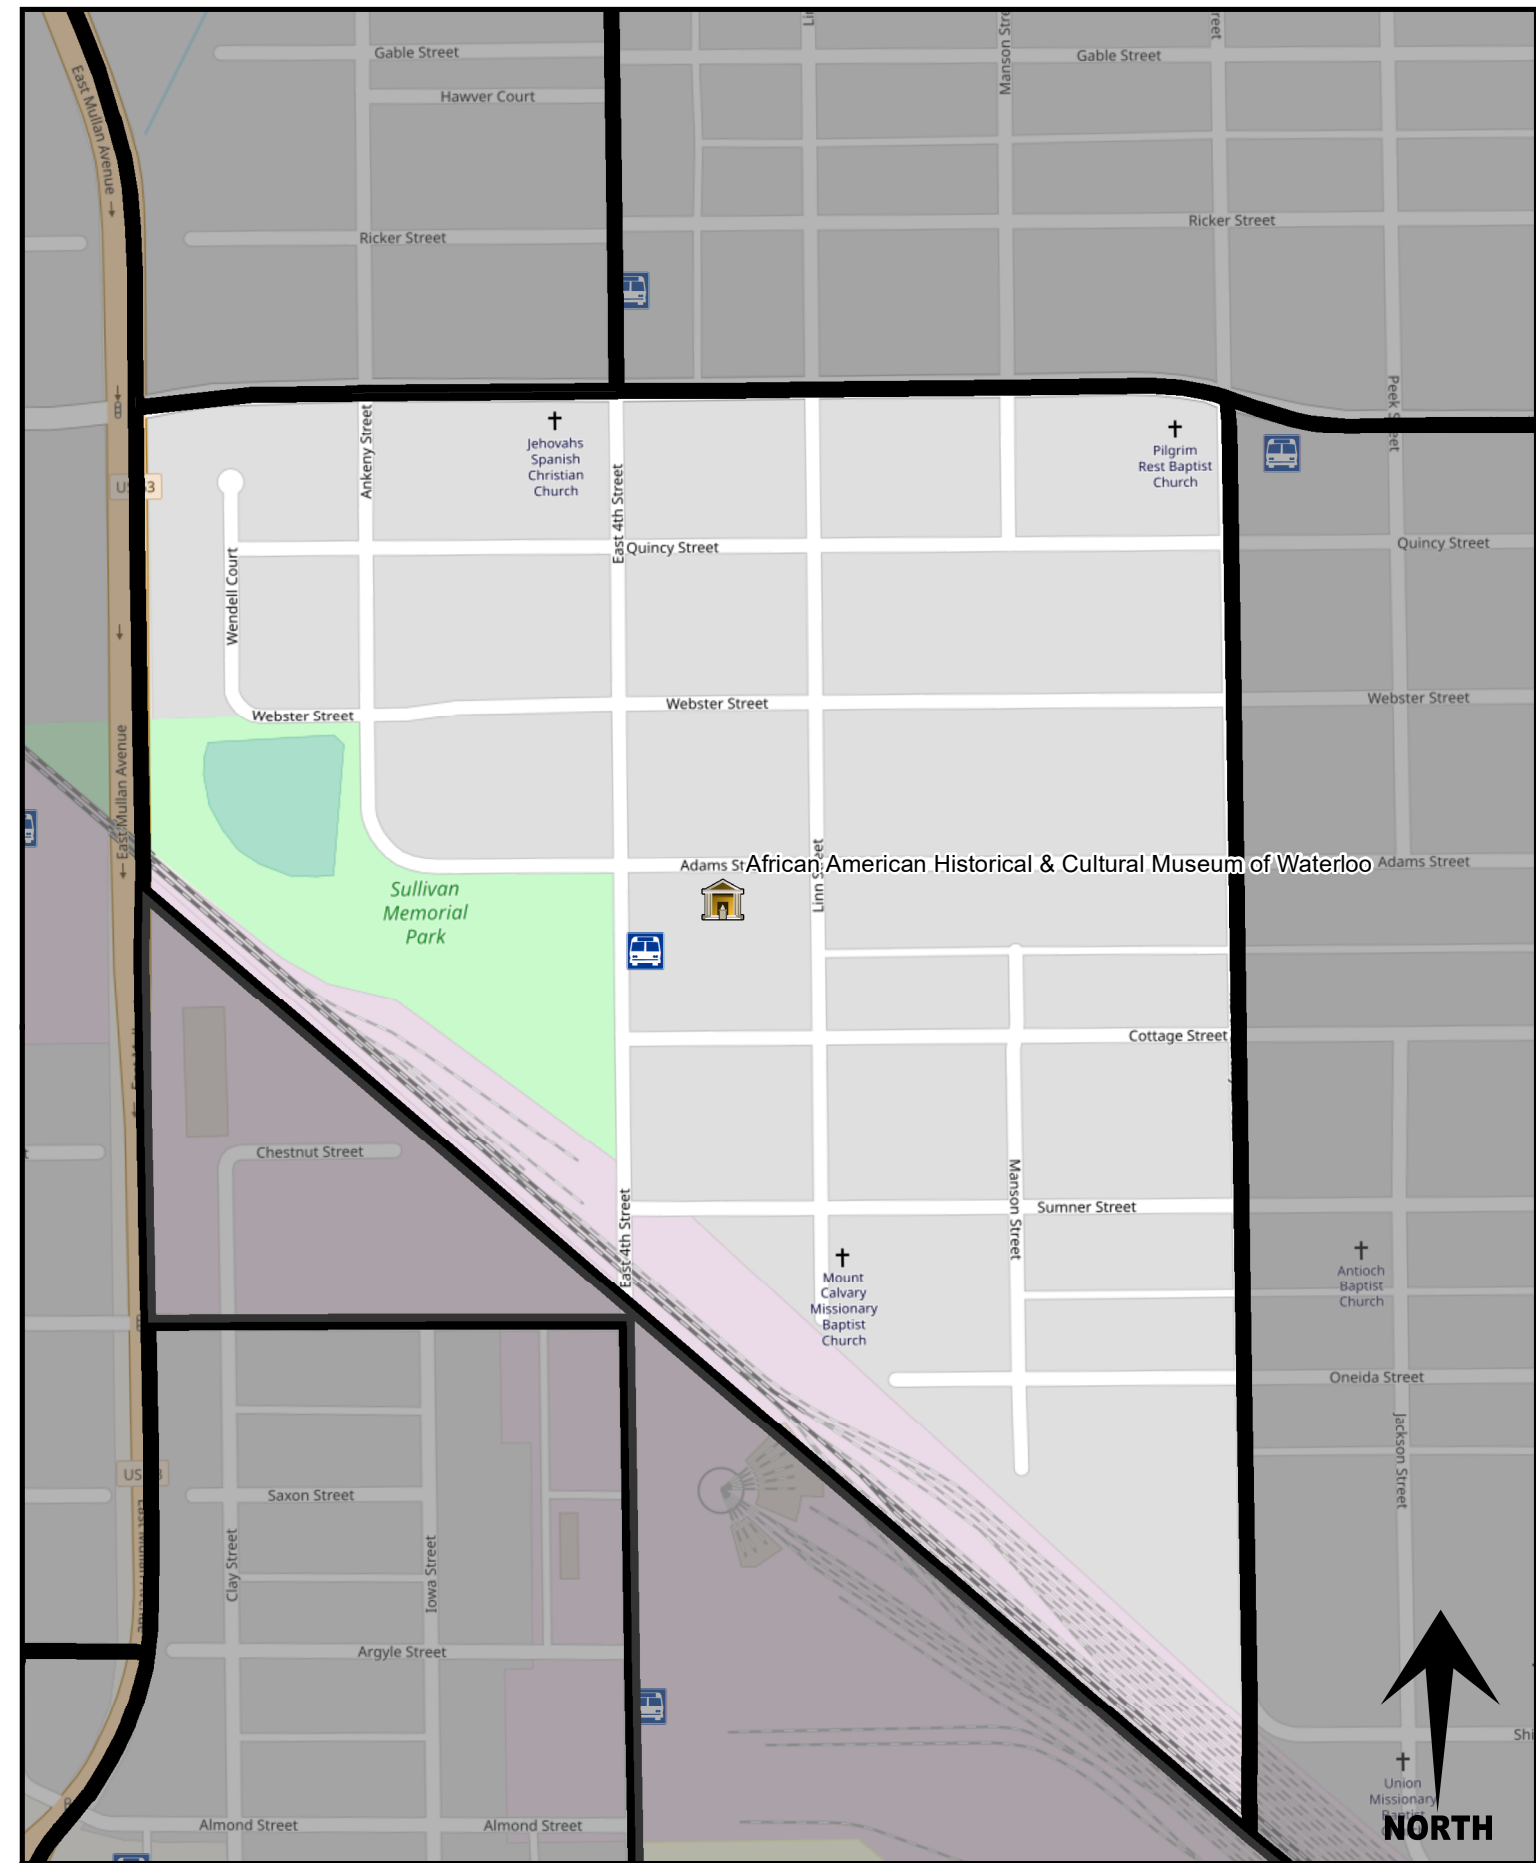

Version: June 2021

Basemap: OpenStreetMap

WE CARE

NEIGHBORHOOD

Waterloo, Iowa
50703

About:

Website:
Ward: 4th
House District: 22
Neighborhood Association:

Version: June 2021
Basemap: OpenStreetMap