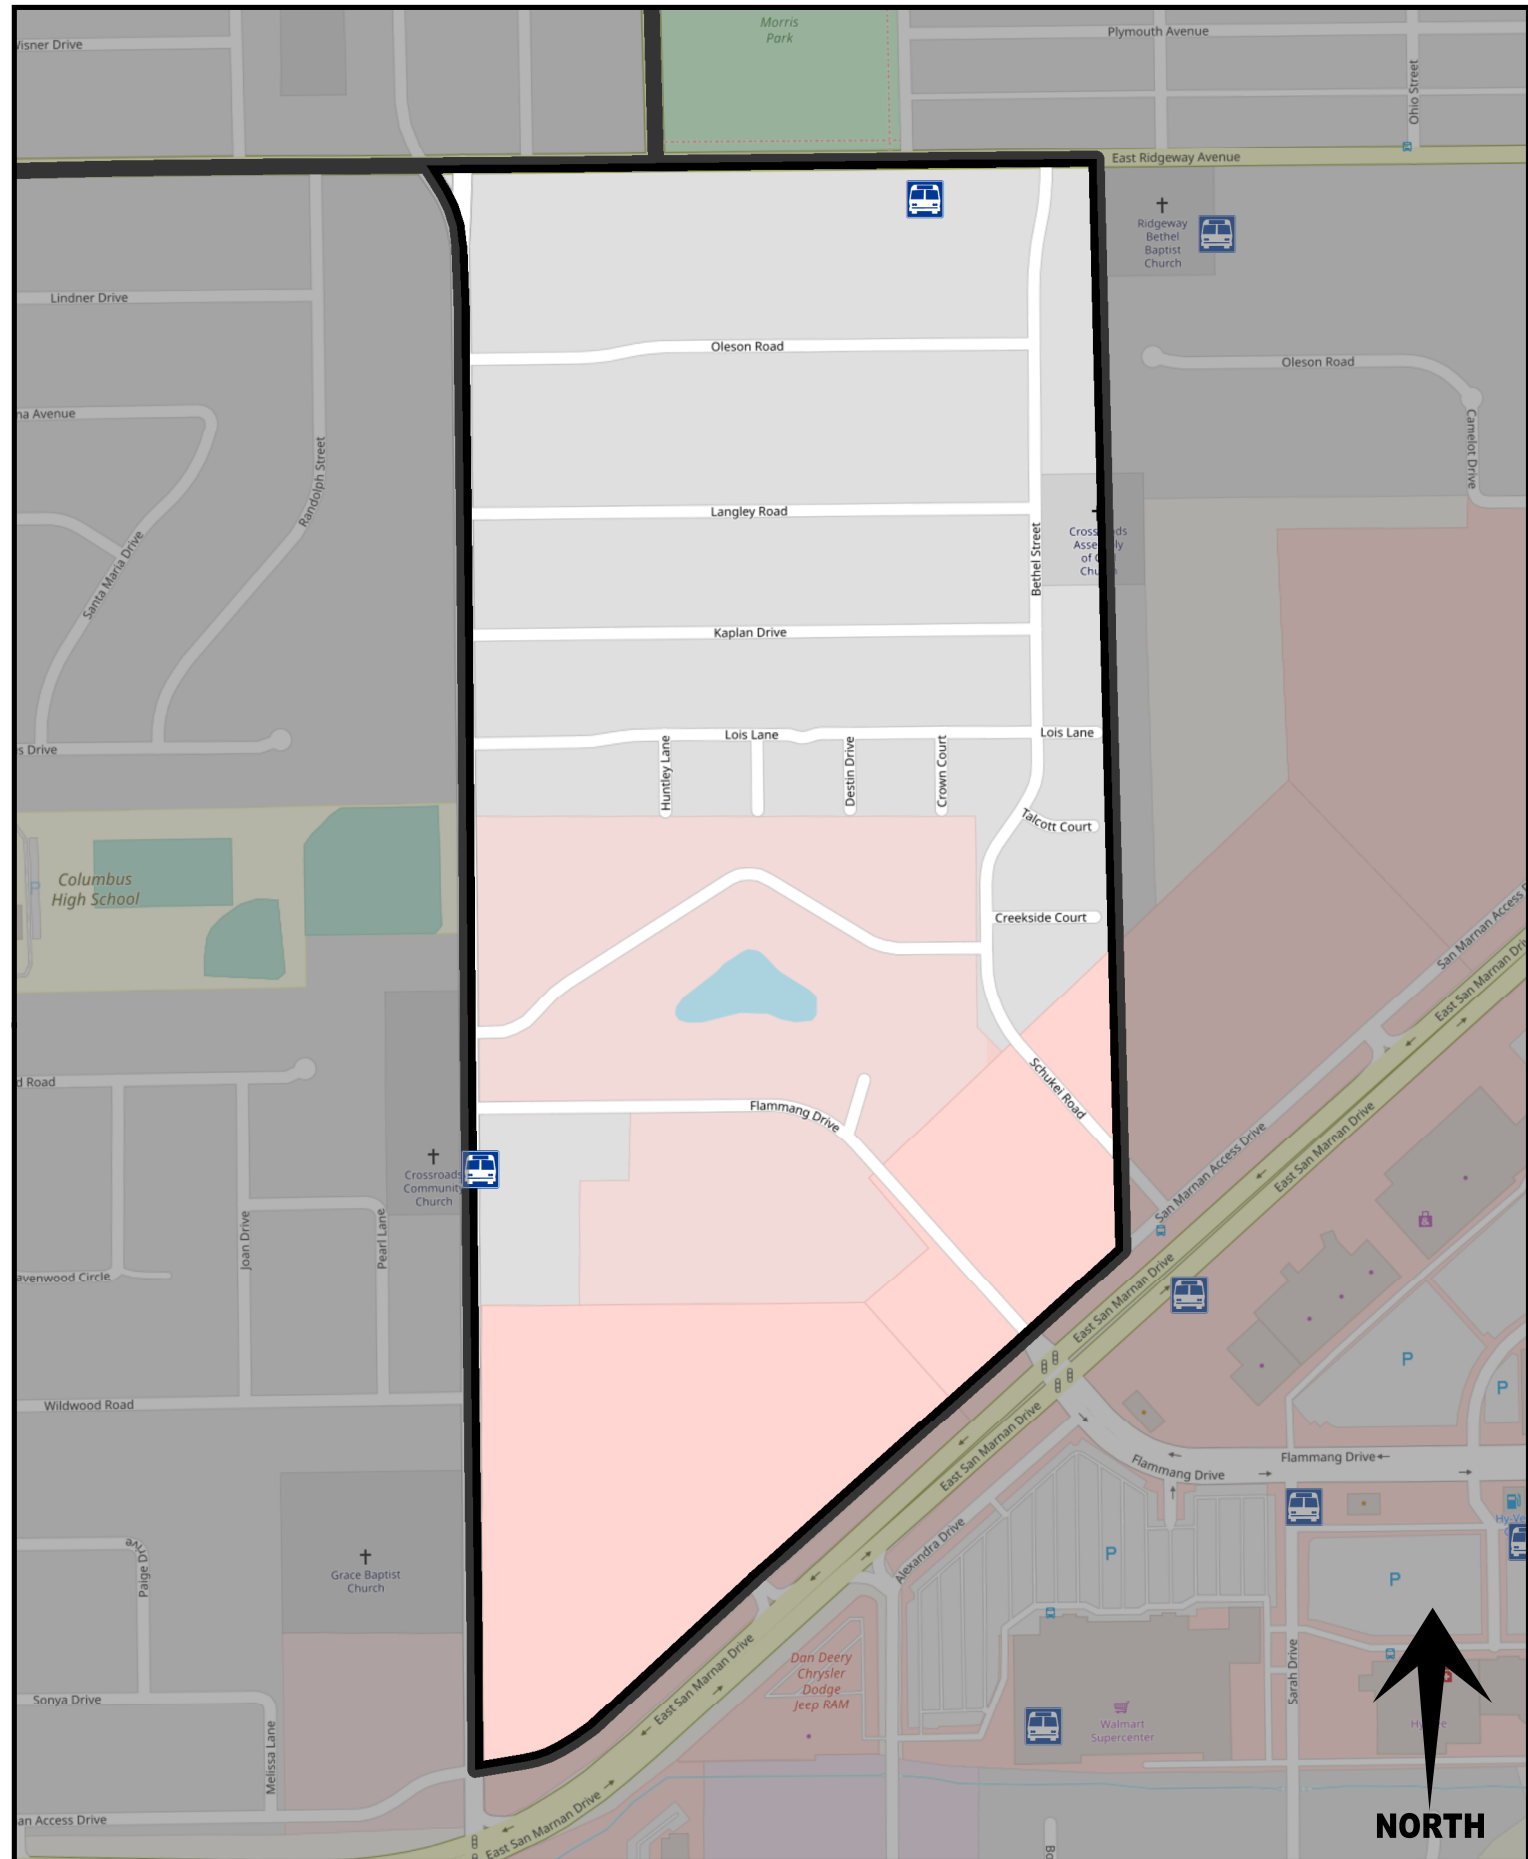

- BUS STOP
- LIBRARY
- PARK
- MUSEUM
- HOSPITAL
- FIRE STATION
- SCHOOL
- OTHER POI