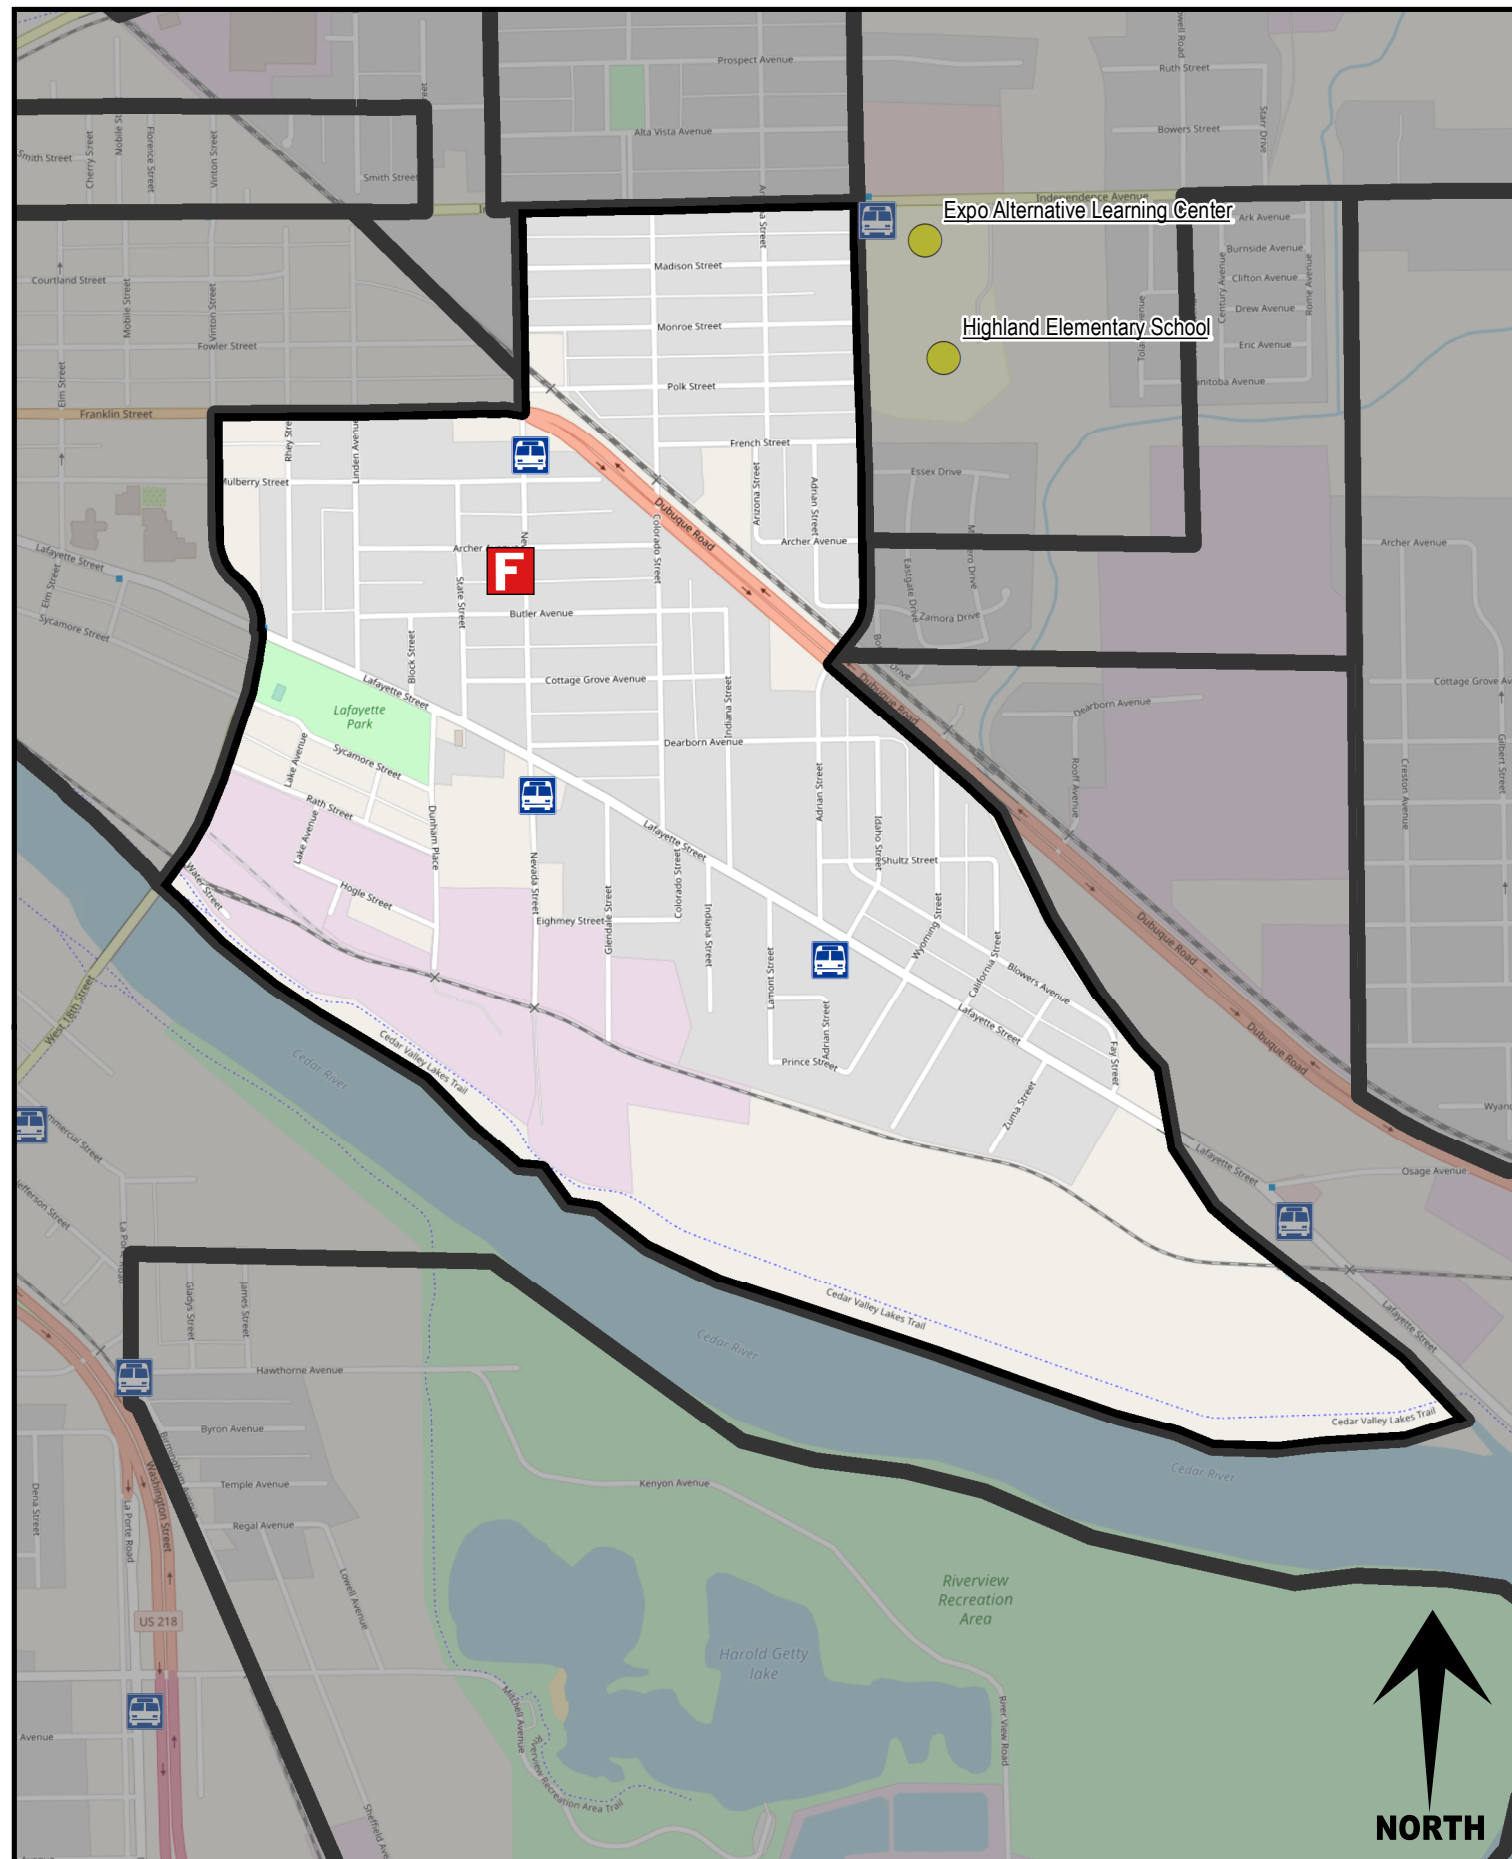

About:

Website:

Ward: 4th

House District: 22

Neighborhood Association:

Version: June 2021

Basemap: OpenStreetMap

NEIGHBORS FOR LIFE

NEIGHBORHOOD

Waterloo, Iowa
50703

About:

Website:
Ward: 4th
House District: 22
Neighborhood Association:

Version: June 2021
Basemap: OpenStreetMap

IOWA INITIATIVE
FOR SUSTAINABLE COMMUNITIES

- BUS STOP
- LIBRARY
- PARK
- MUSEUM
- HOSPITAL
- FIRE STATION
- SCHOOL
- OTHER POI

NEIGHBORS HELPING NEIGHBORS

NEIGHBORHOOD

Waterloo, Iowa
50702

About:

Website:
Ward: 5th
House District: 21
Neighborhood Association:

Version: June 2021
Basemap: OpenStreetMap

- BUS STOP
- LIBRARY
- PARK
- MUSEUM
- HOSPITAL
- FIRE STATION
- SCHOOL
- OTHER POI