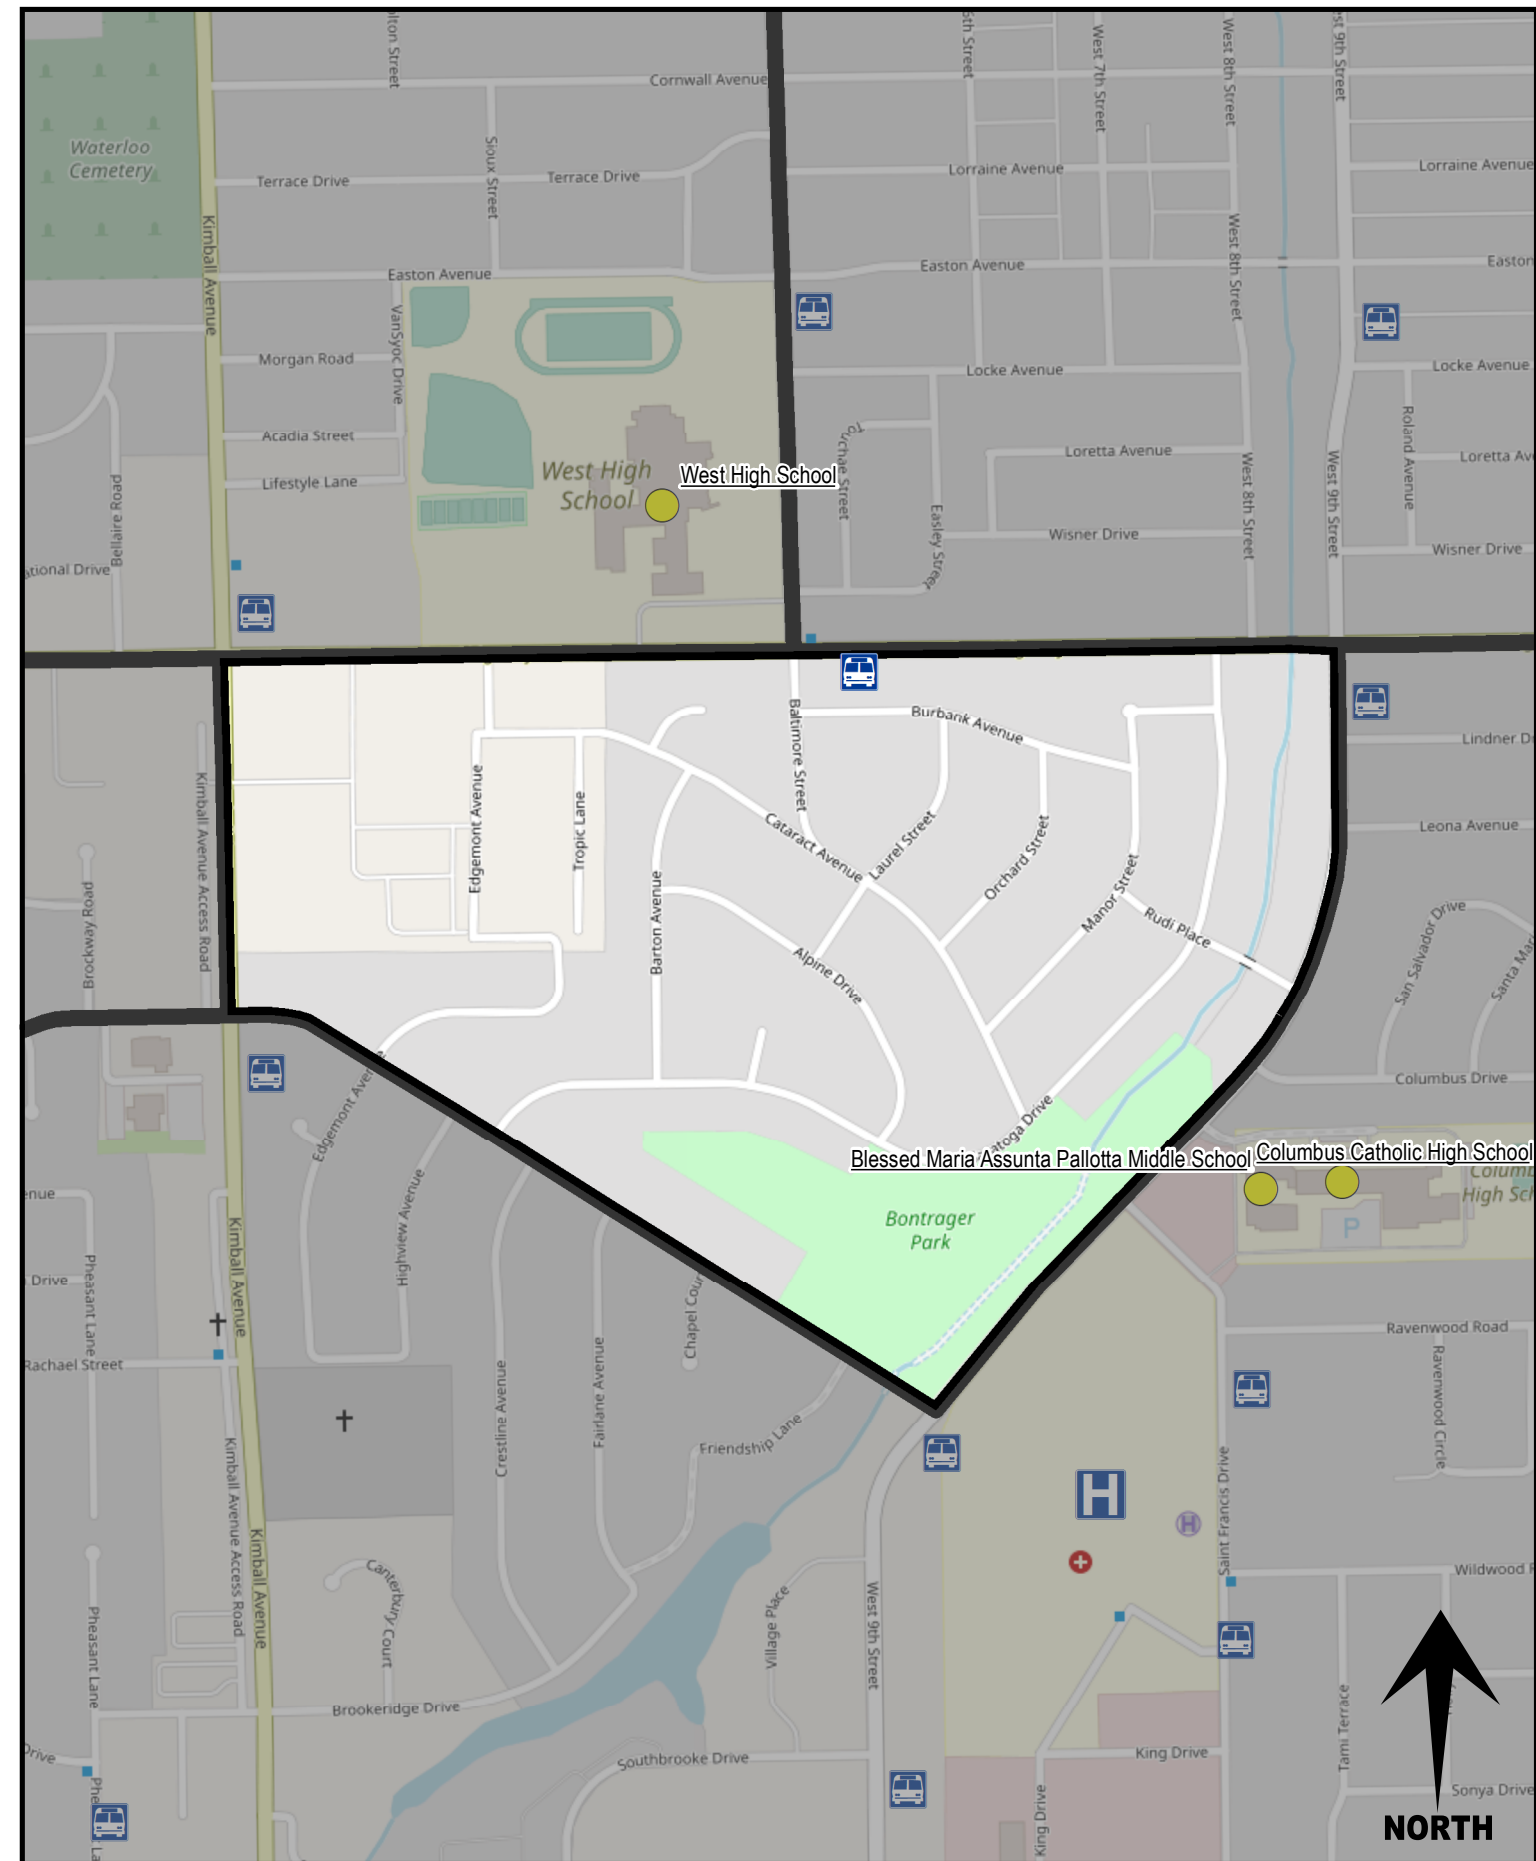

- BUS STOP
- LIBRARY
- MUSEUM
- HOSPITAL
- FIRE STATION
- PARK
- SCHOOL
- OTHER POI