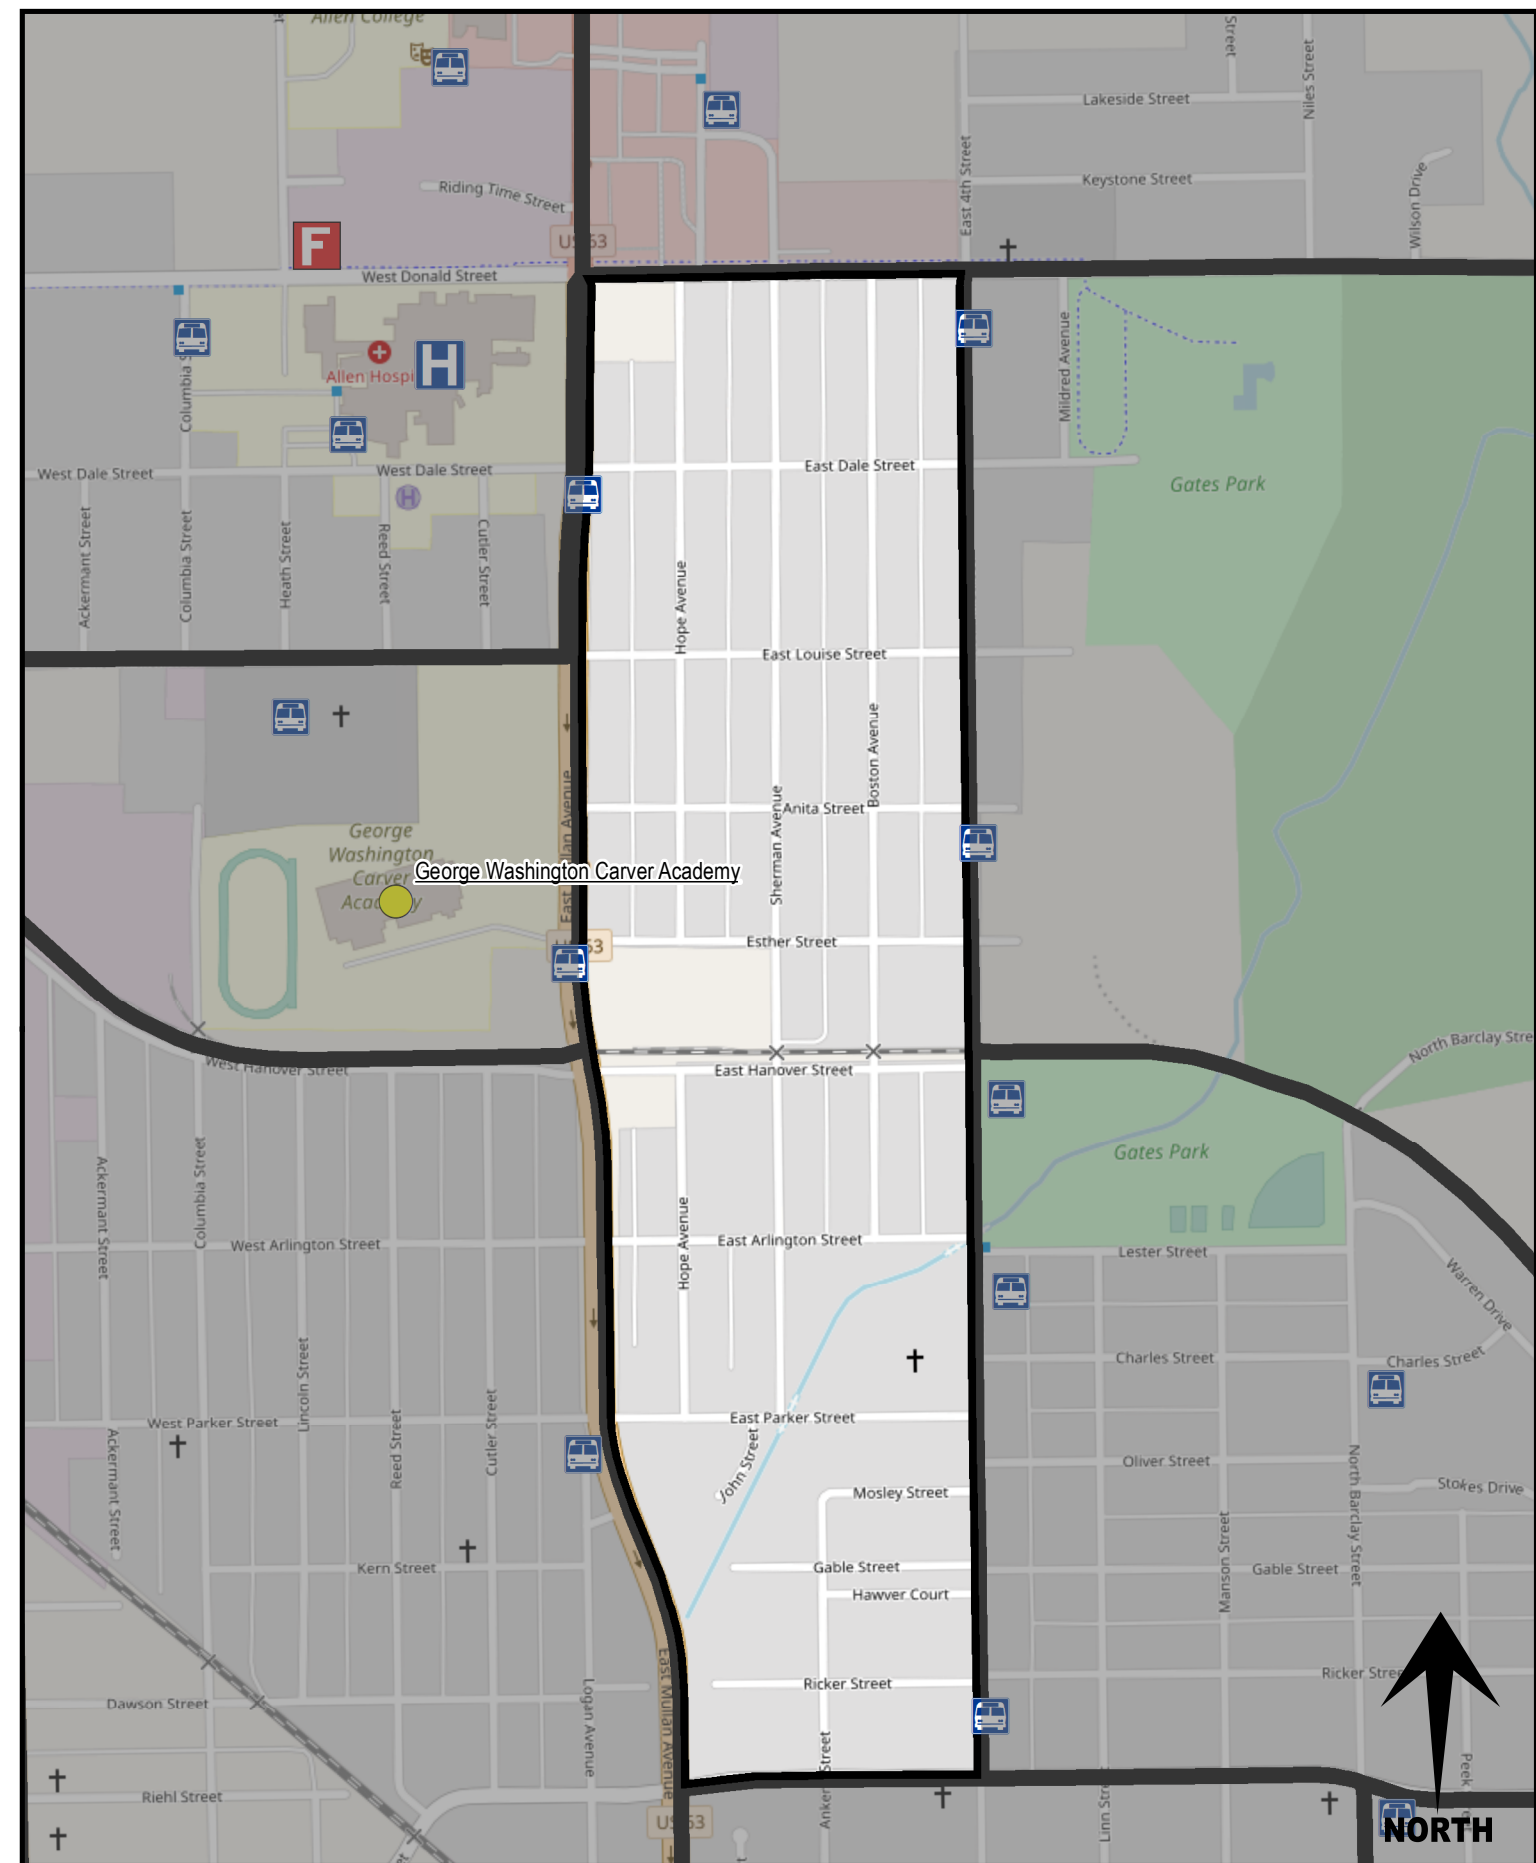

GATES PARK

NEIGHBORHOOD

Waterloo, Iowa
50703

About:

Website:
Ward: 4th
House District: 22
Neighborhood Association:

Version: June 2021
Basemap: OpenStreetMap

- BUS STOP
- LIBRARY
- PARK
- MUSEUM
- HOSPITAL
- FIRE STATION
- SCHOOL
- OTHER POI