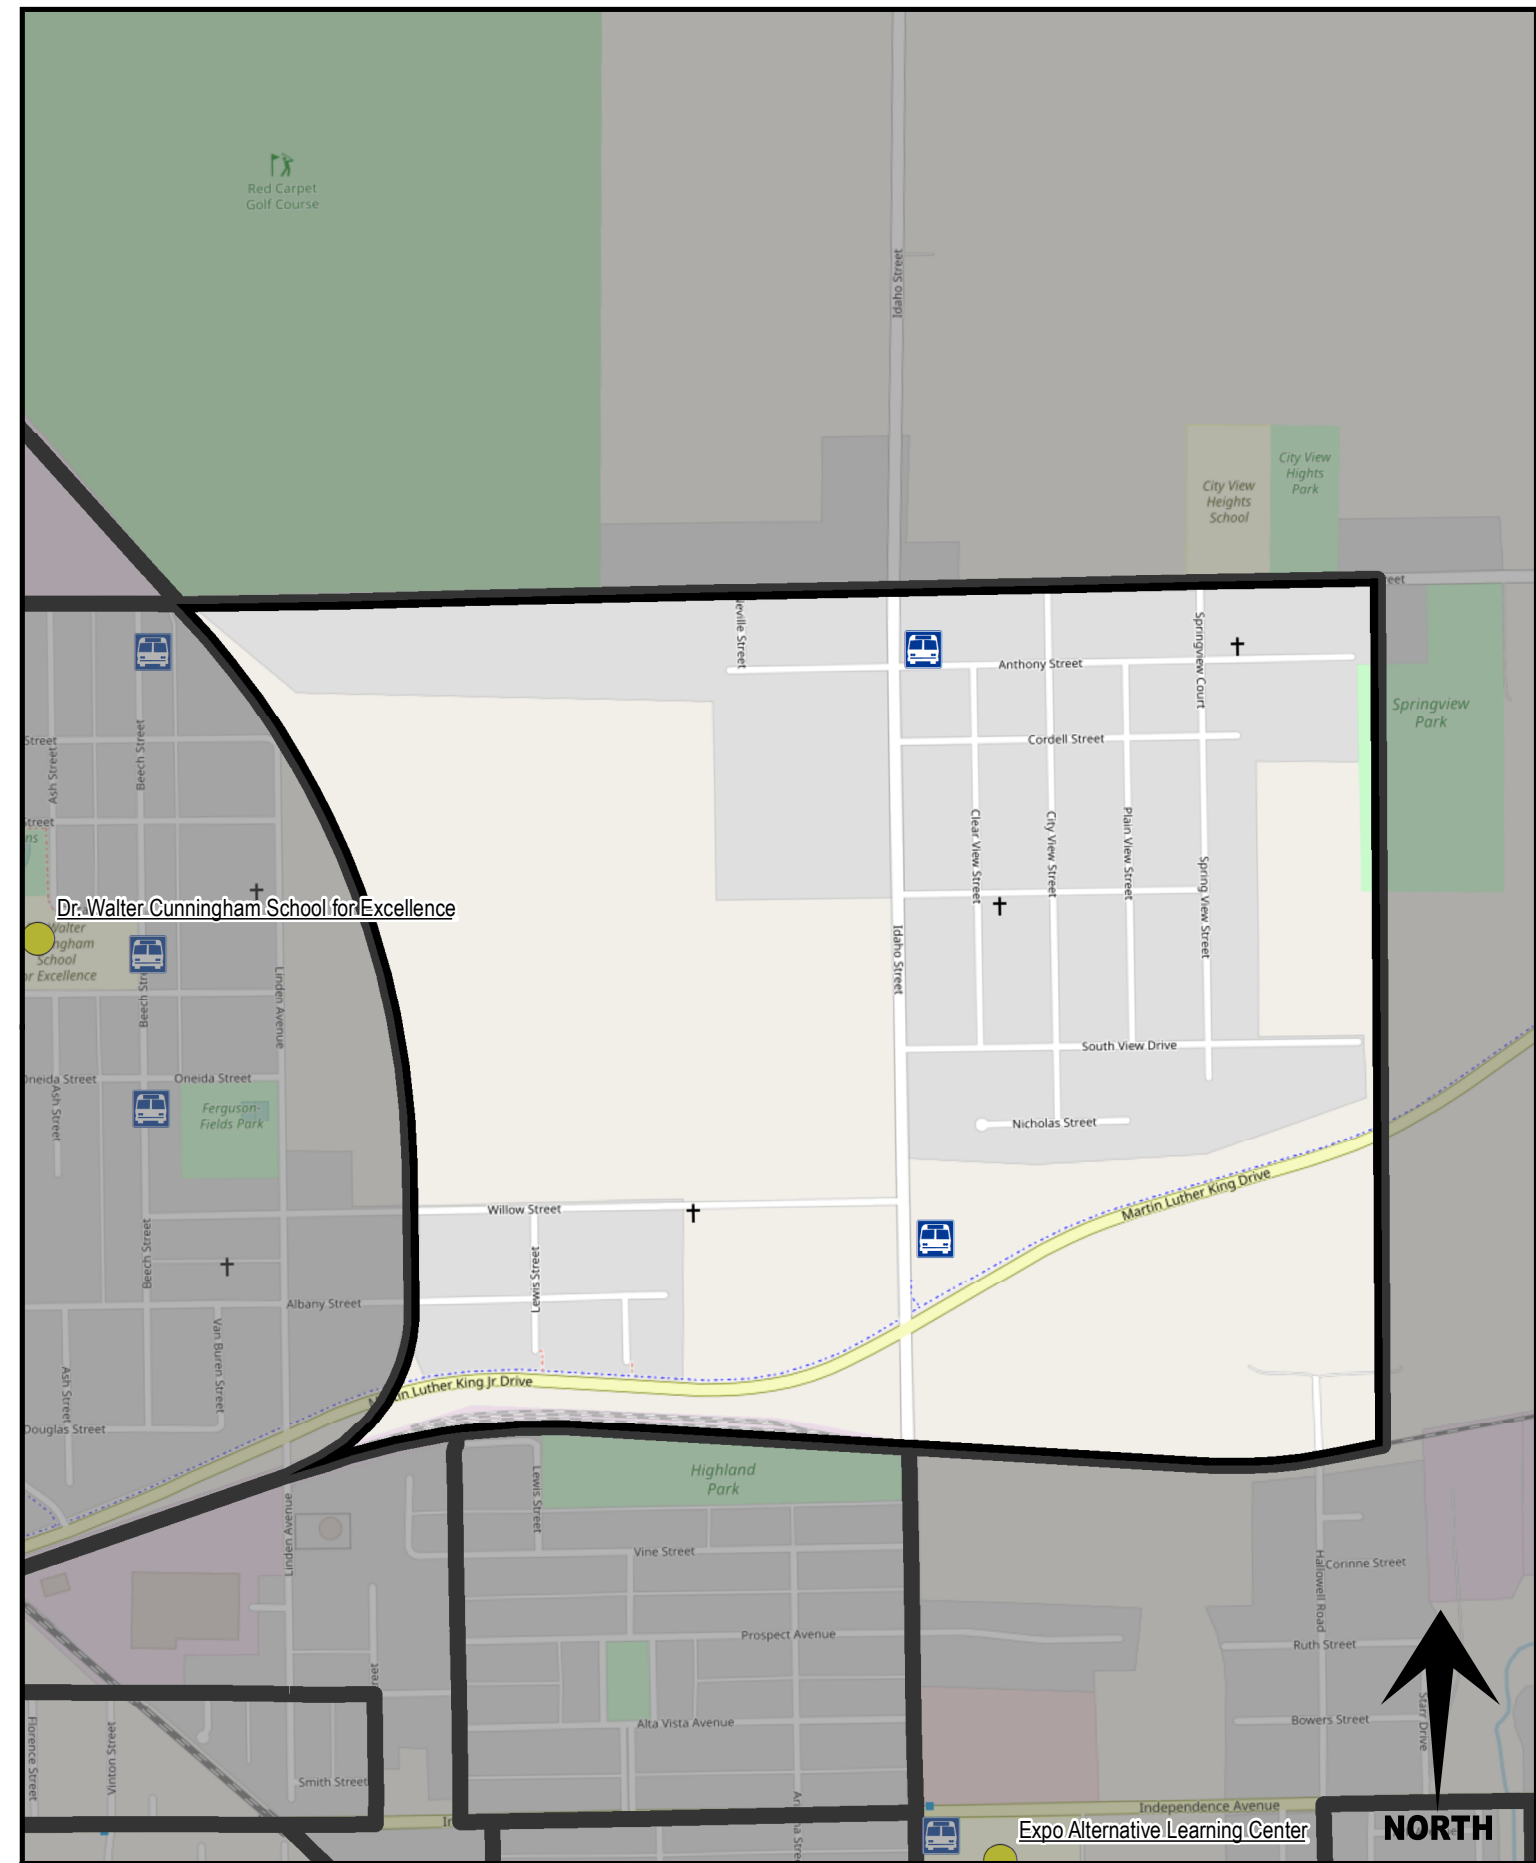

Basemap: OpenStreetMap

CITYVIEW

NEIGHBORHOOD

Waterloo, Iowa
50707

About:

Website:

Ward: 4th

House District: 22

Neighborhood Association:

Version: June 2021

Basemap: OpenStreetMap

- BUS STOP
- LIBRARY
- PARK
- MUSEUM
- HOSPITAL
- FIRE STATION
- SCHOOL
- OTHER POI

COMMON GROUNDS

NEIGHBORHOOD

Waterloo, Iowa
50703

About:

Website:

Ward: 3rd AND 4th

House District: 22

Neighborhood Association:

Version: June 2021

Basemap: OpenStreetMap

- BUS STOP
- LIBRARY
- PARK
- MUSEUM
- HOSPITAL
- FIRE STATION
- SCHOOL
- OTHER POI

DOE'S NEIGHBORHOOD