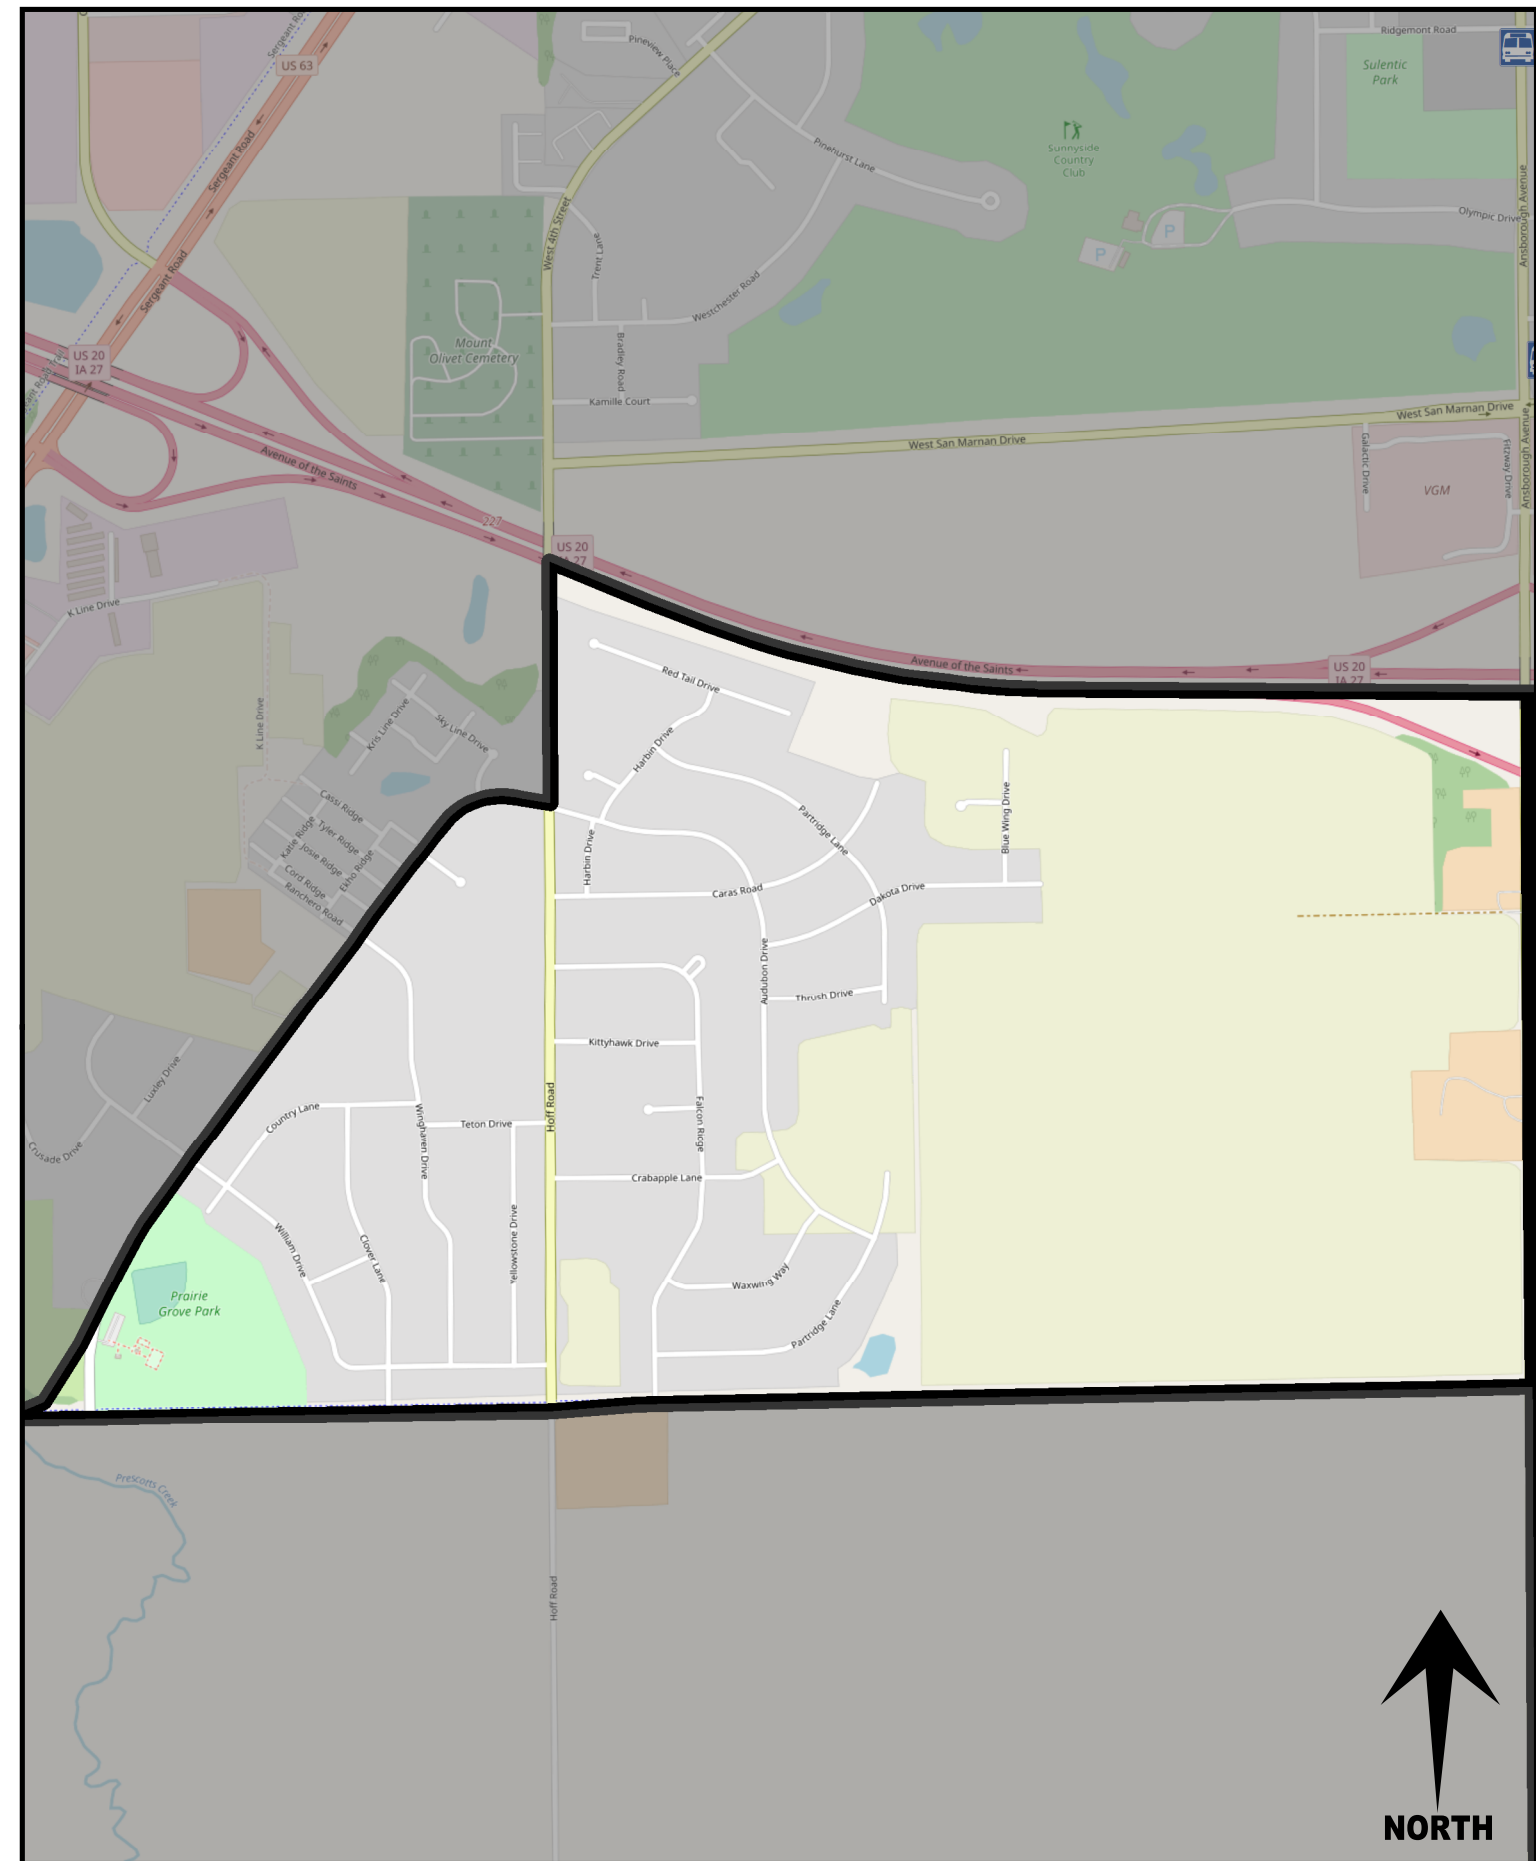

Website:

Ward: 1st

House District: 20

Neighborhood Association:

Version: June 2021

Basemap: OpenStreetMap

- BUS STOP
- LIBRARY
- PARK
- MUSEUM
- HOSPITAL
- FIRE STATION
- SCHOOL
- OTHER POI

CEDAR KNOLL