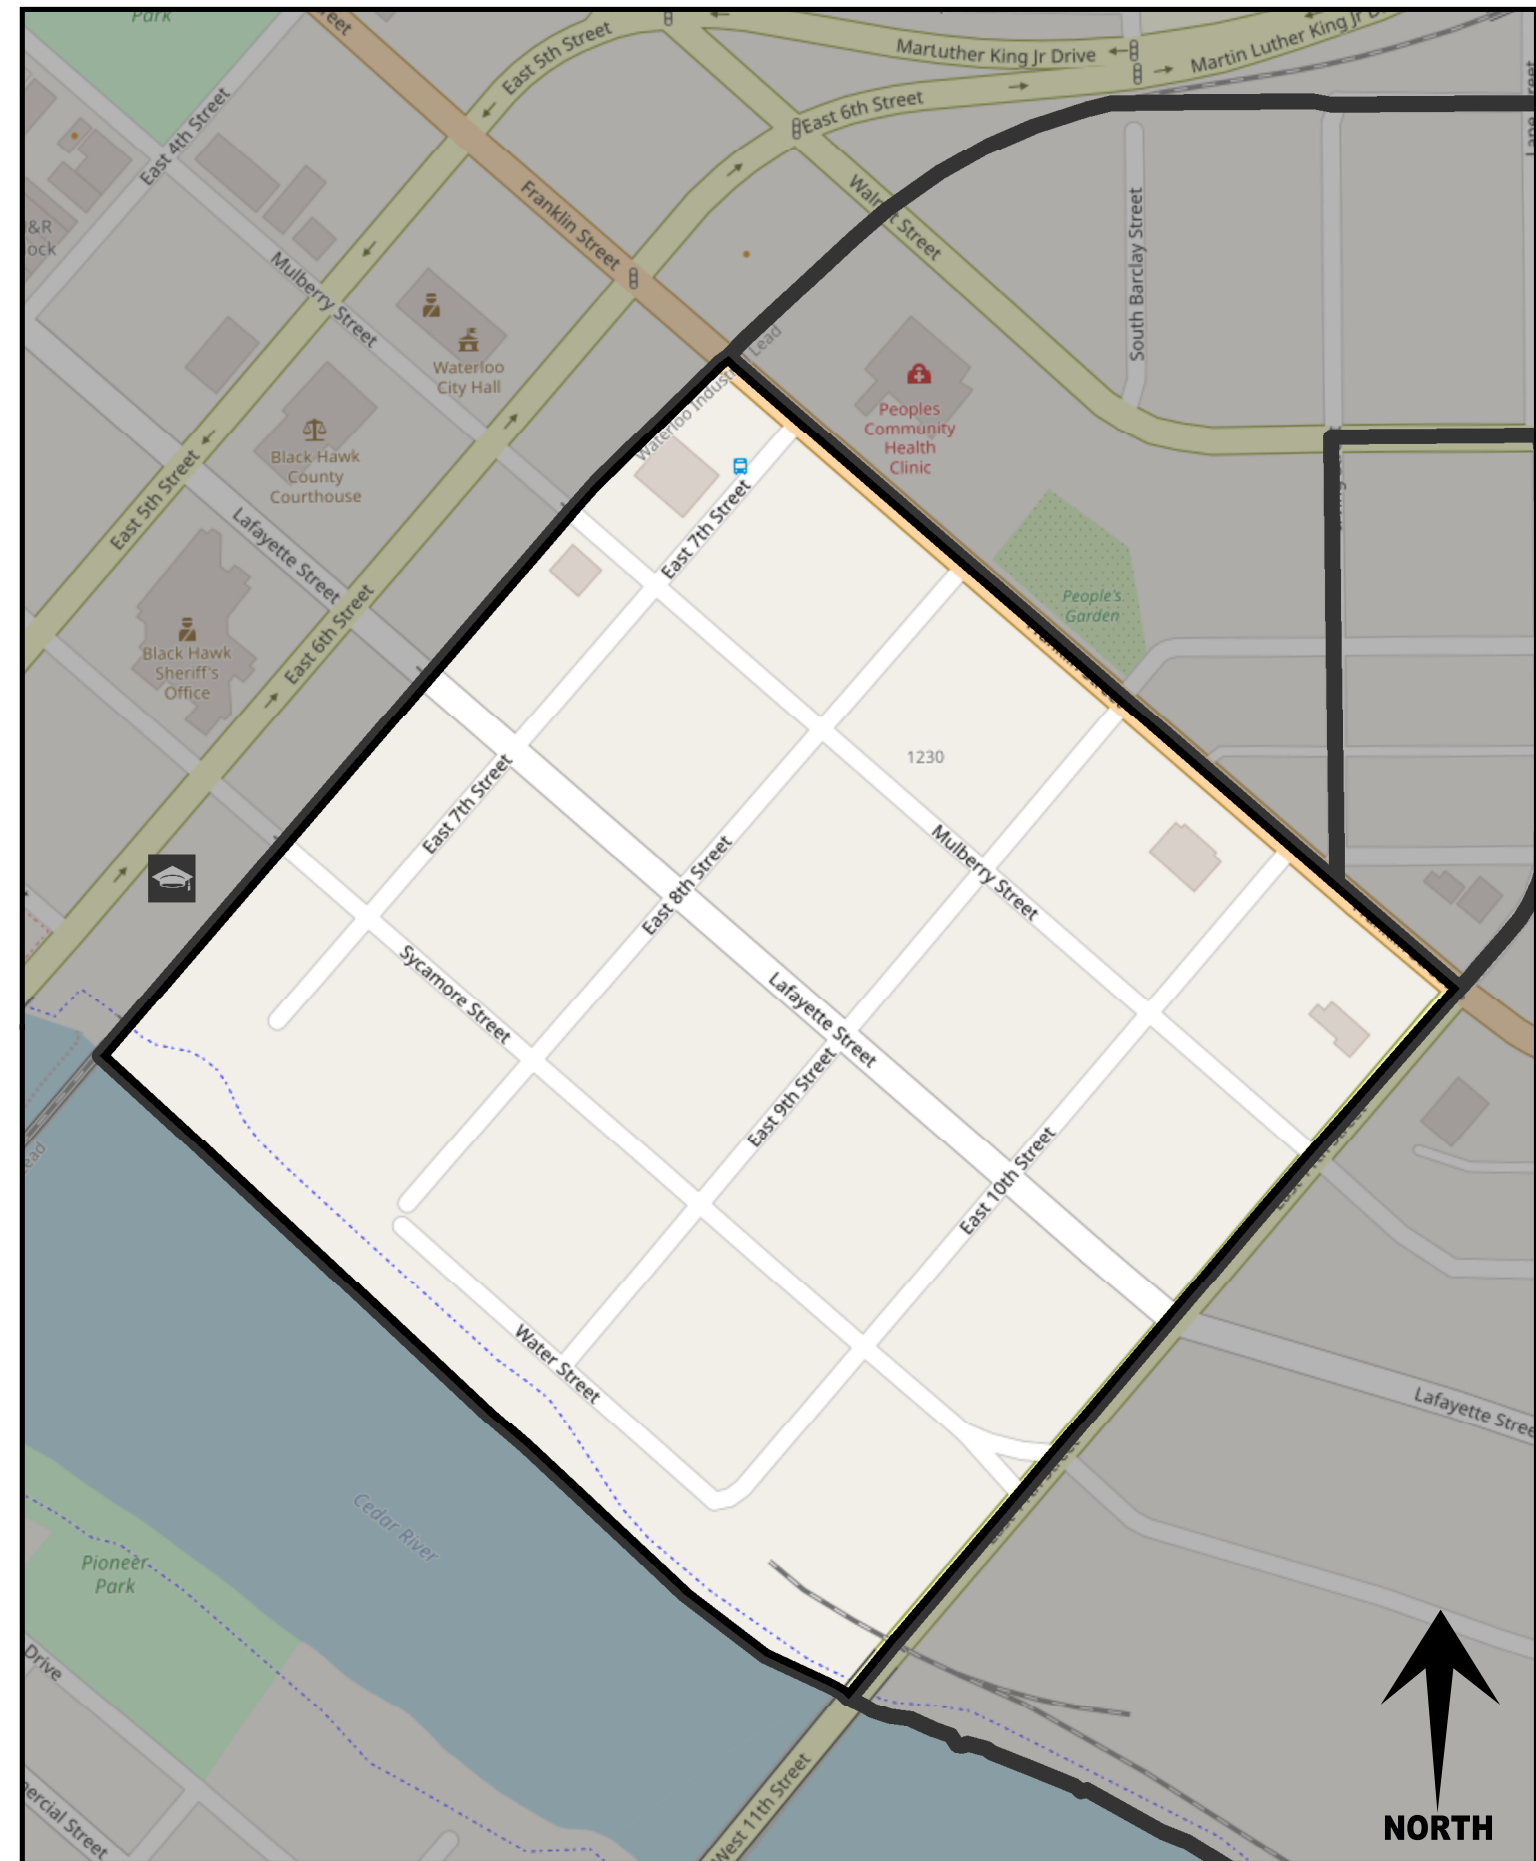

About:

Website:

Ward: 4th

House District: 22

Neighborhood Association:

Version: June 2021

Basemap: OpenStreetMap

CHAUTAUQUA PARK

NEIGHBORHOOD

Waterloo, Iowa
50703

About:

Website:
Ward: 3rd
House District: 22
Neighborhood Association:

Version: June 2021
Basemap: OpenStreetMap

- BUS STOP
- LIBRARY
- PARK
- MUSEUM
- HOSPITAL
- FIRE STATION
- SCHOOL
- OTHER POI