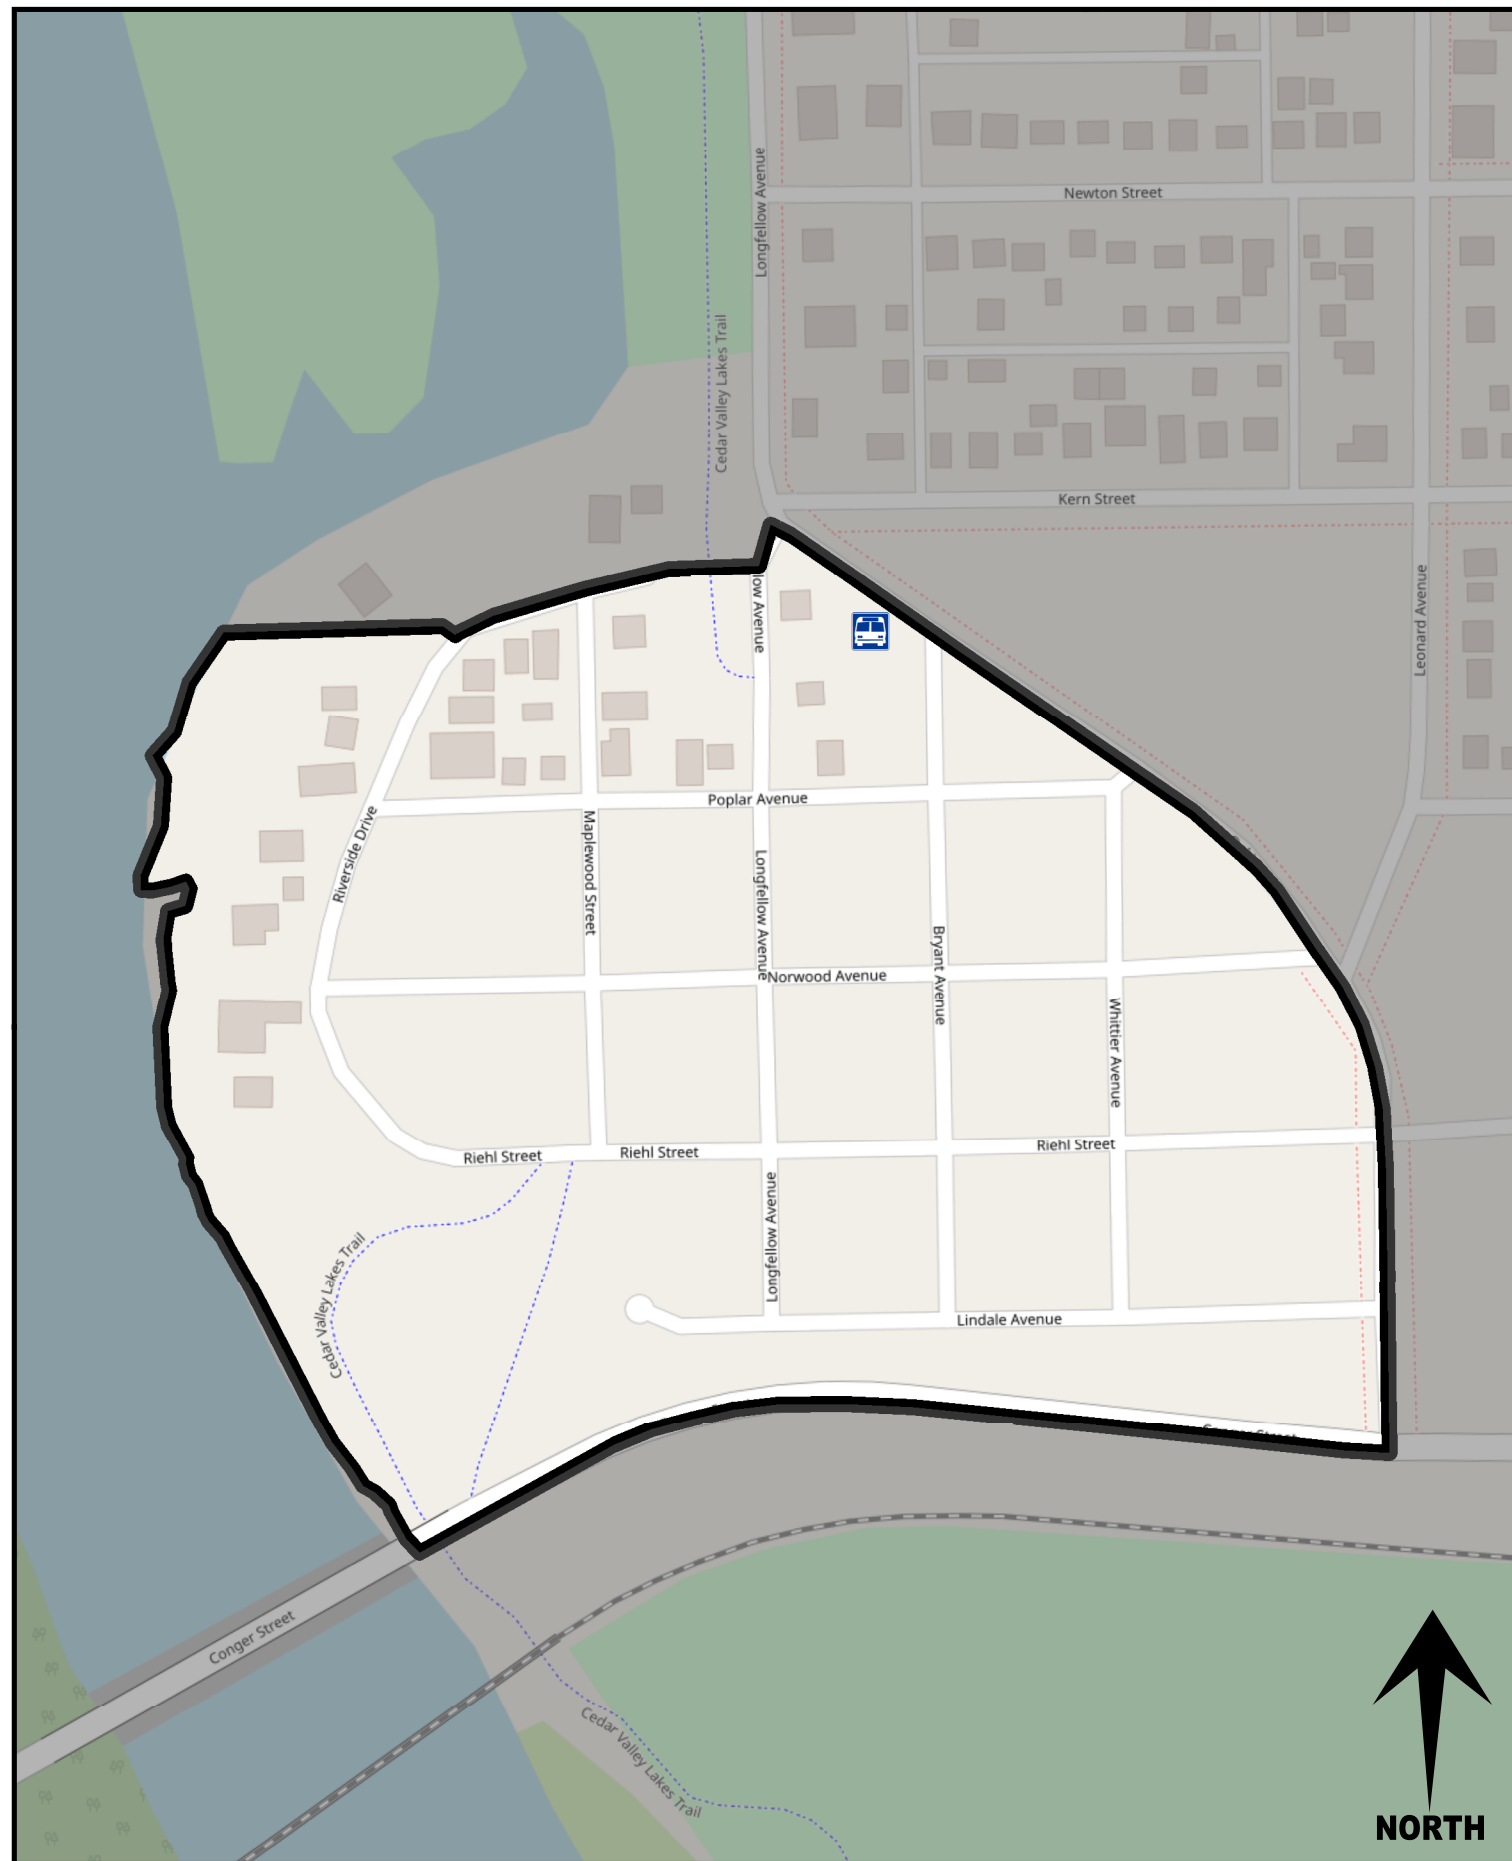

NEIGHBORHOOD

Waterloo, Iowa
50703

About:

Website:
Ward: 3rd
House District: 22
Neighborhood Association:

Version: June 2021
Basemap: OpenStreetMap

- BUS STOP
- LIBRARY
- PARK
- MUSEUM
- HOSPITAL
- FIRE STATION
- SCHOOL
- OTHER POI