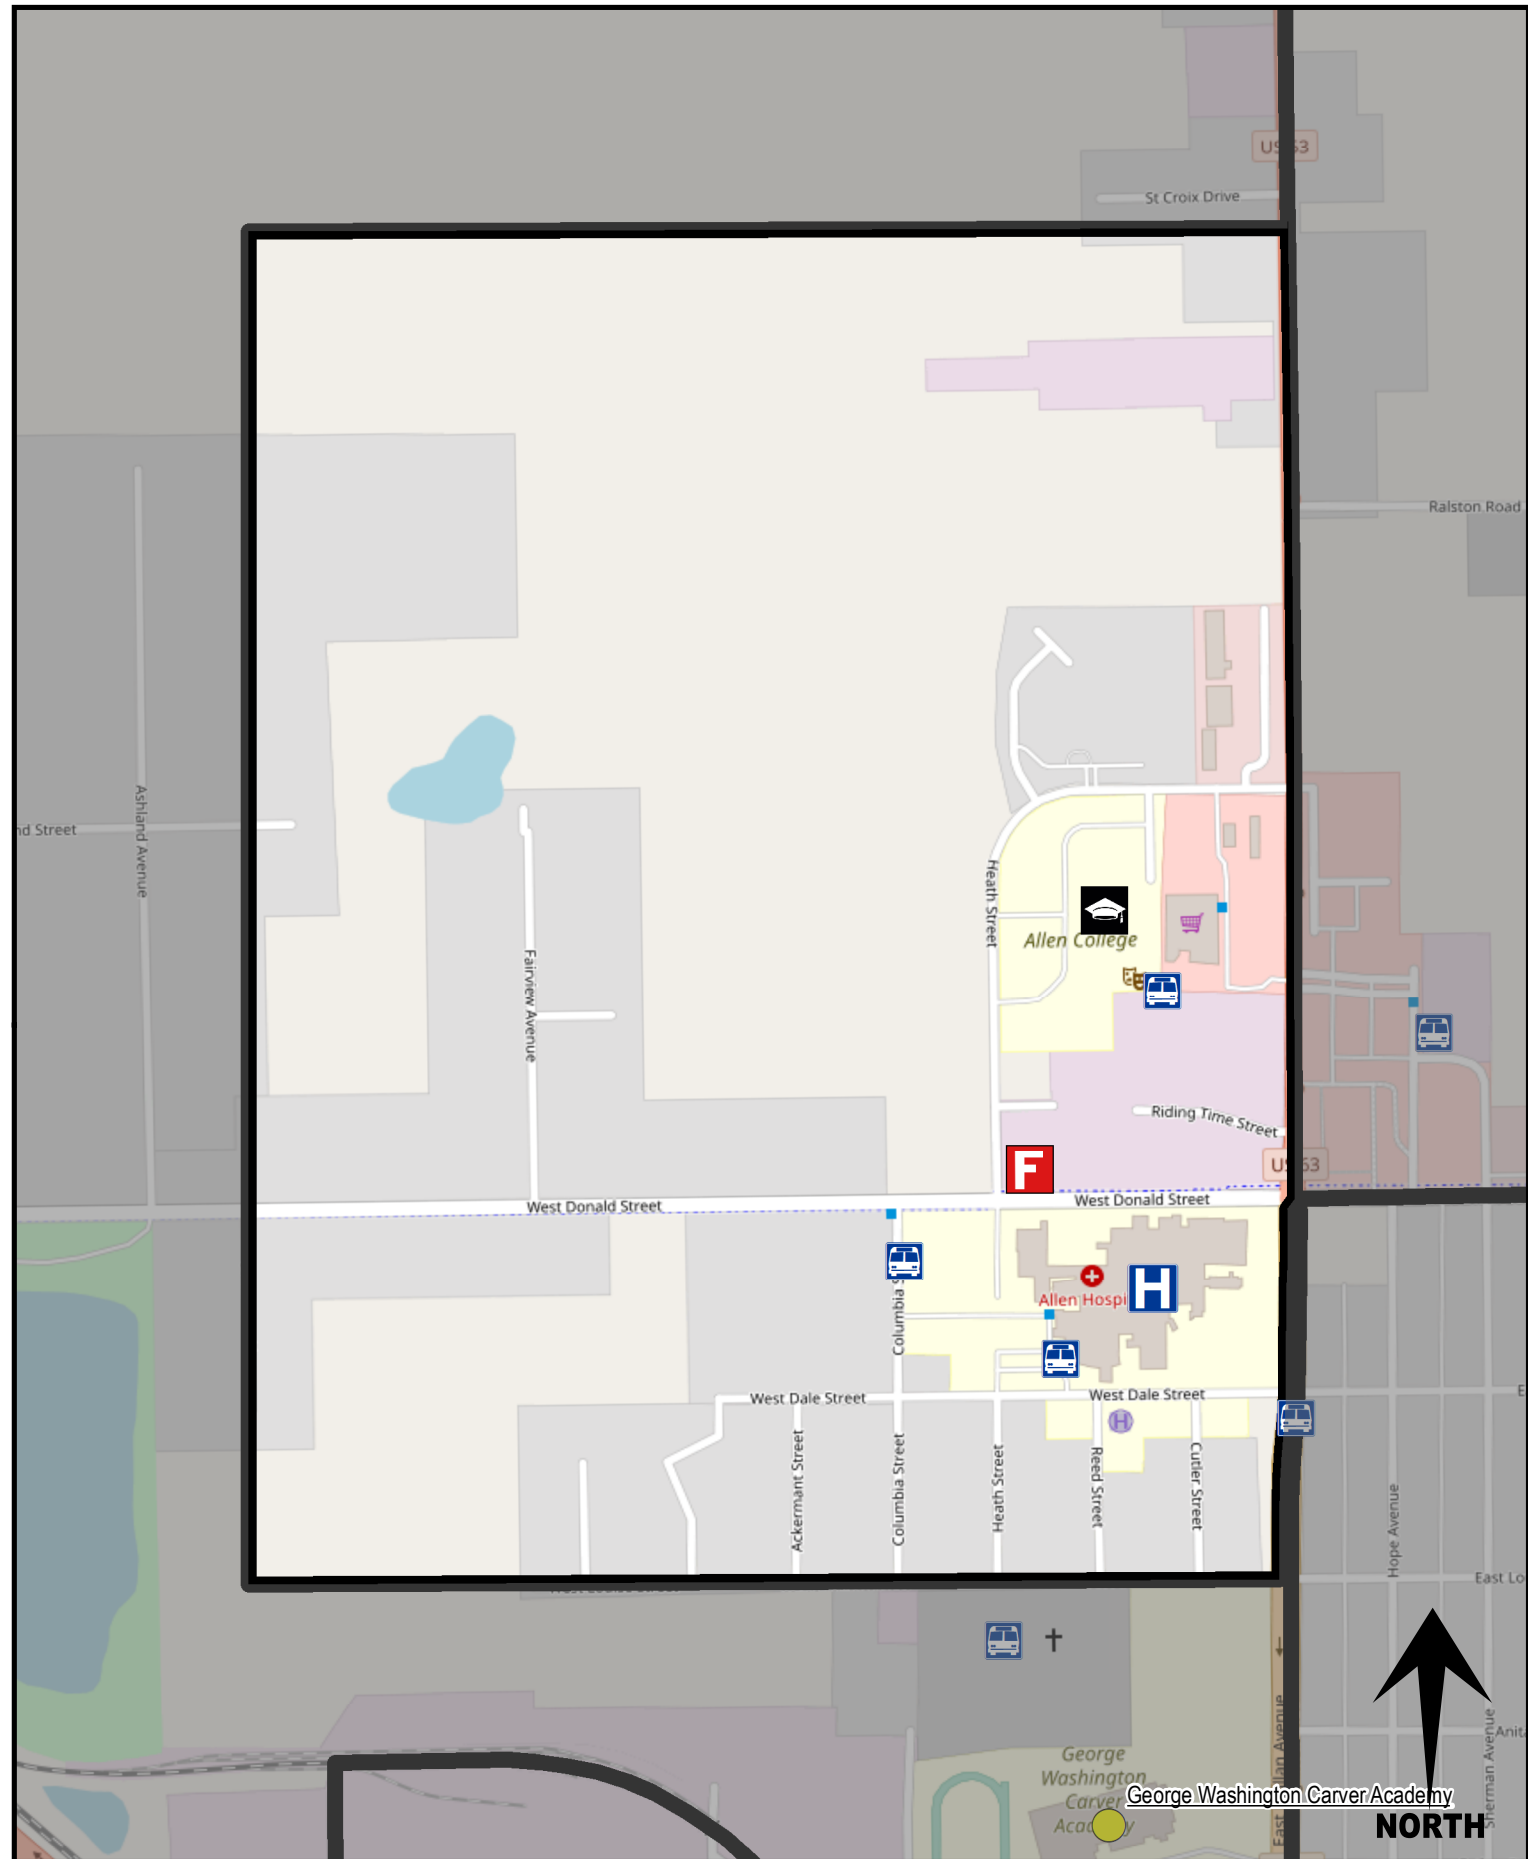

About:

Website:

Ward: 3rd

House District: 22

Neighborhood Association:

Version: June 2021

Basemap: OpenStreetMap