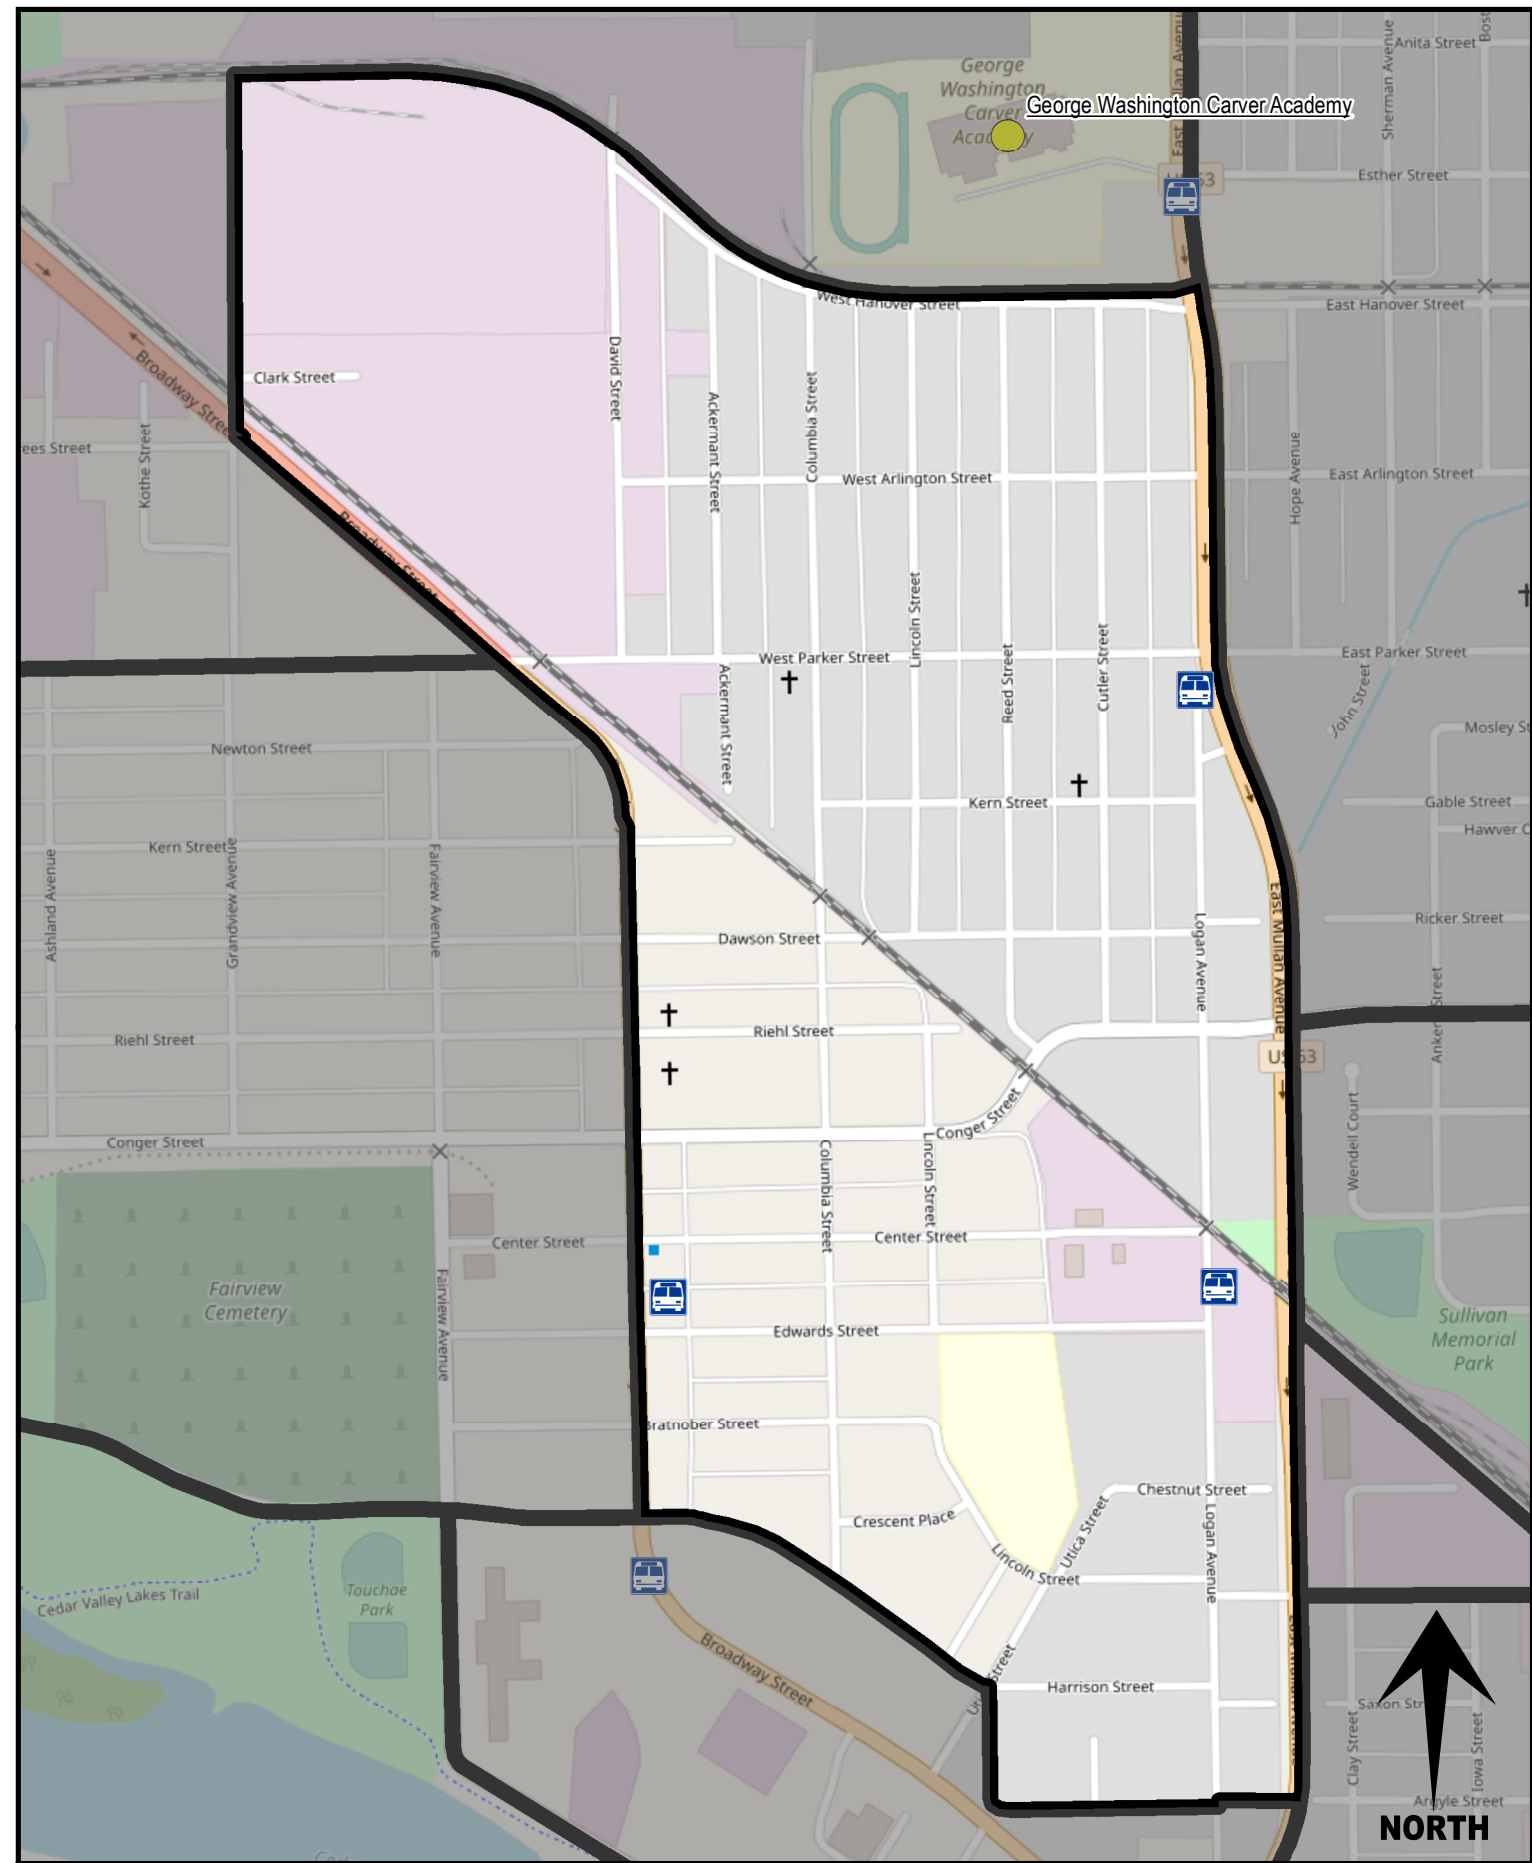

Neighborhood Association:

Version: June 2021

Basemap: OpenStreetMap

- BUS STOP
- LIBRARY
- PARK
- MUSEUM
- HOSPITAL
- FIRE STATION
- SCHOOL
- OTHER POI

COMMON GROUNDS

NEIGHBORHOOD

Waterloo, Iowa
50703

About:

Website:

Ward: 3rd AND 4th

House District: 22

Neighborhood Association:

Version: June 2021

Basemap: OpenStreetMap

- BUS STOP
- LIBRARY
- PARK
- MUSEUM
- HOSPITAL
- FIRE STATION
- SCHOOL
- OTHER POI

DOE'S NEIGHBORHOOD

Waterloo, Iowa
50702

About:

Website:
Ward: 5th
House District: 21
Neighborhood Association:

Version: June 2021
Basemap: OpenStreetMap

EASTWOOD ESTATES

NEIGHBORHOOD

Waterloo, Iowa
50702

About:

Website:

Ward: 5th

House District: 21

Neighborhood Association:

Version: June 2021

Basemap: OpenStreetMap

- BUS STOP
- LIBRARY
- PARK
- MUSEUM
- HOSPITAL
- FIRE STATION
- SCHOOL
- OTHER POI

EDISON