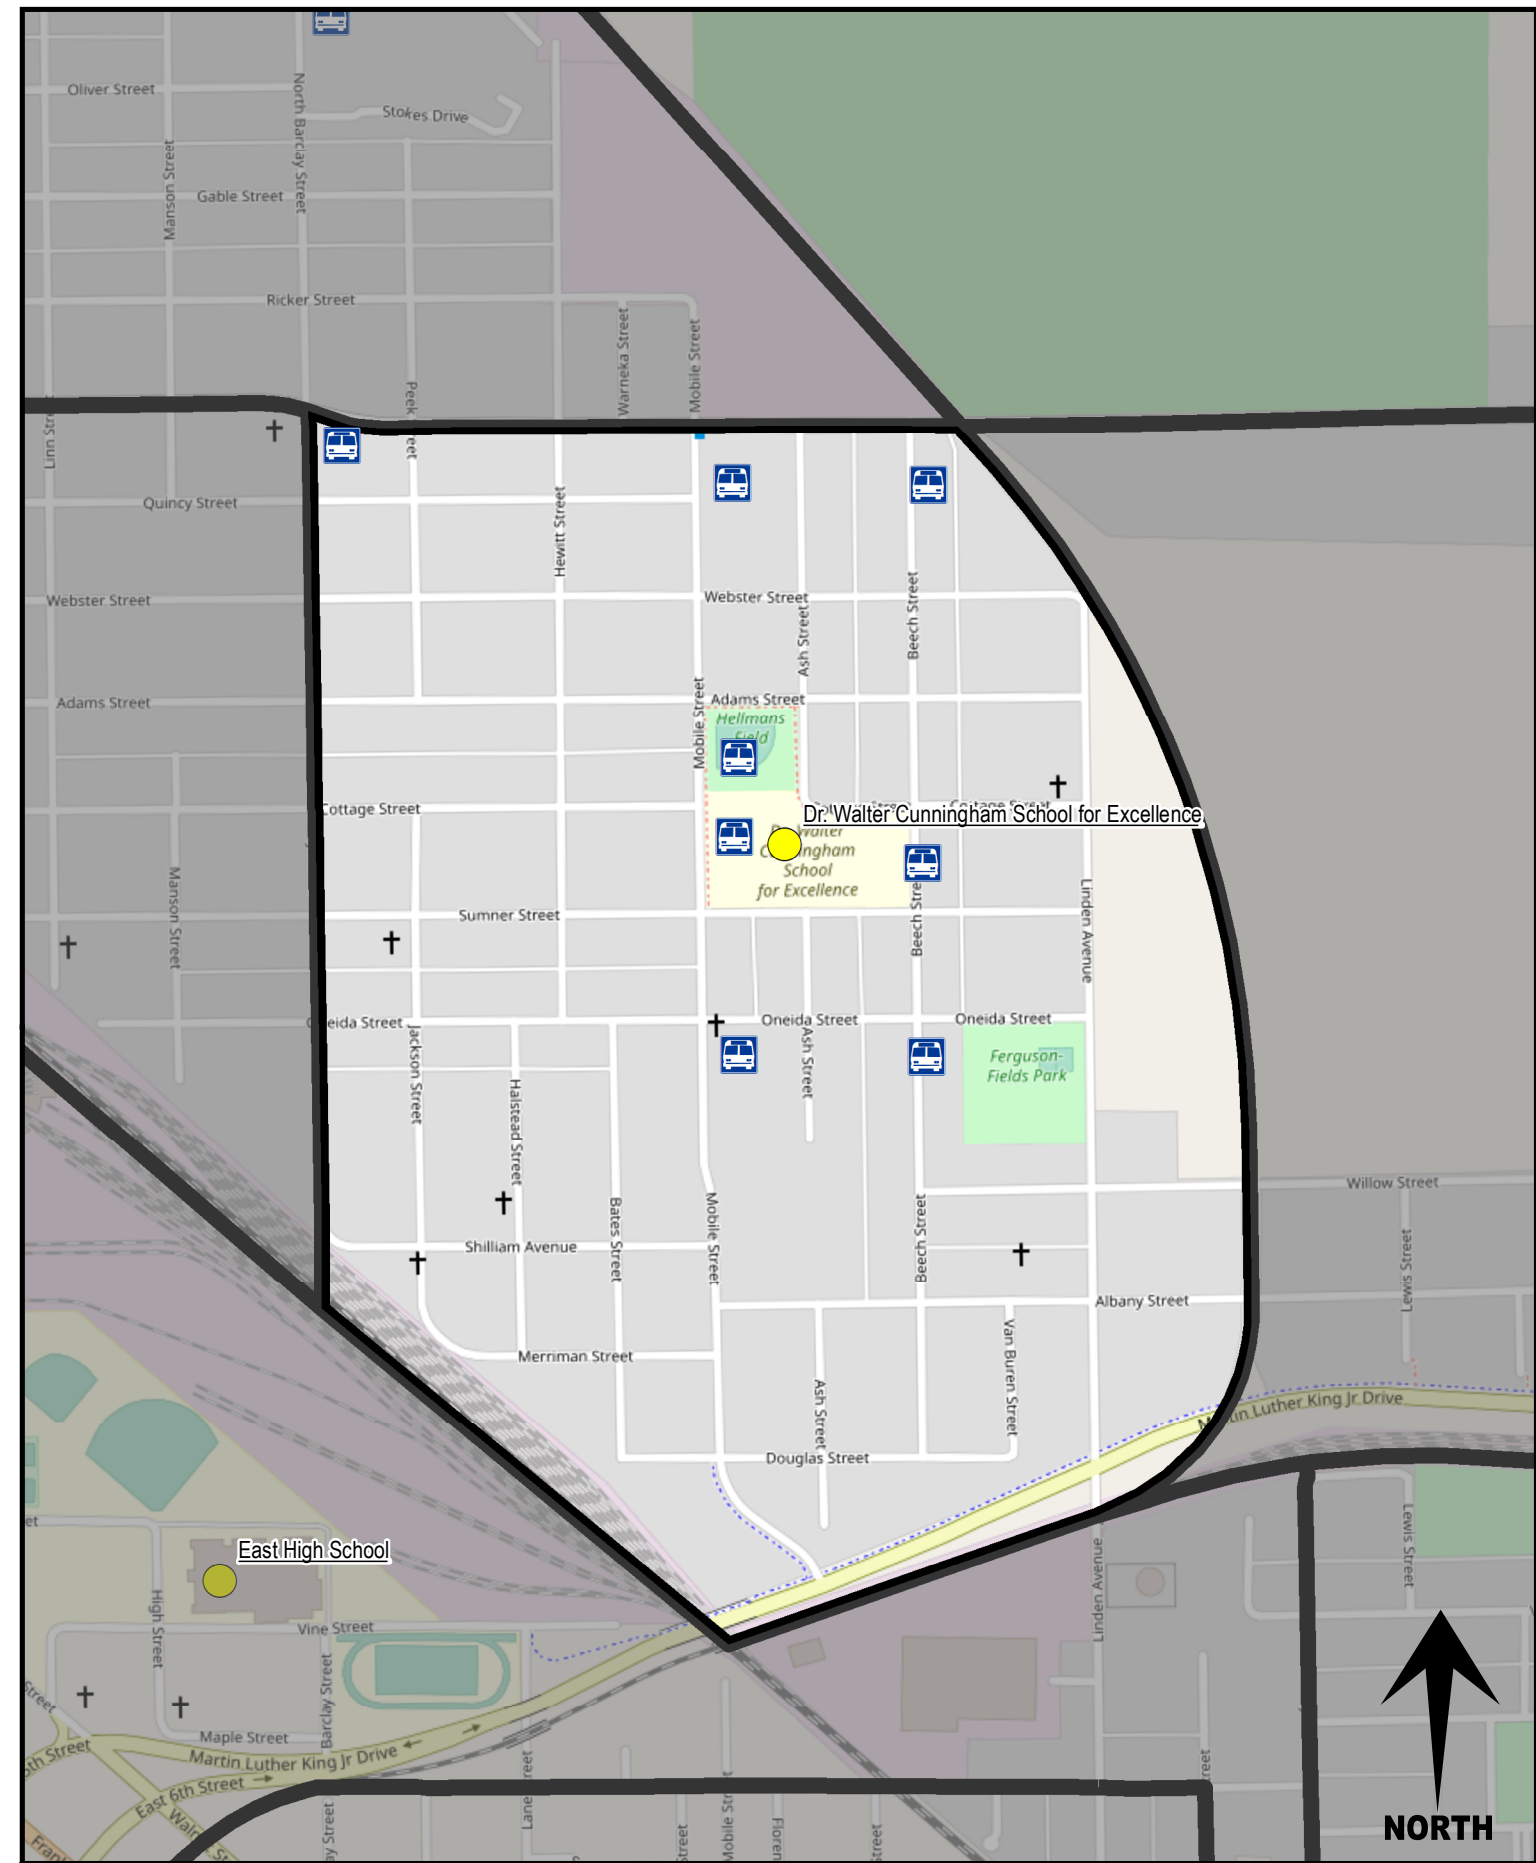

Basemap: OpenStreetMap

UNITY

NEIGHBORHOOD

Waterloo, Iowa
50703

About:

Website:
Ward: 4th
House District: 22
Neighborhood Association:

Version: June 2021
Basemap: OpenStreetMap

- BUS STOP
- LIBRARY
- PARK
- MUSEUM
- HOSPITAL
- FIRE STATION
- SCHOOL
- OTHER POI