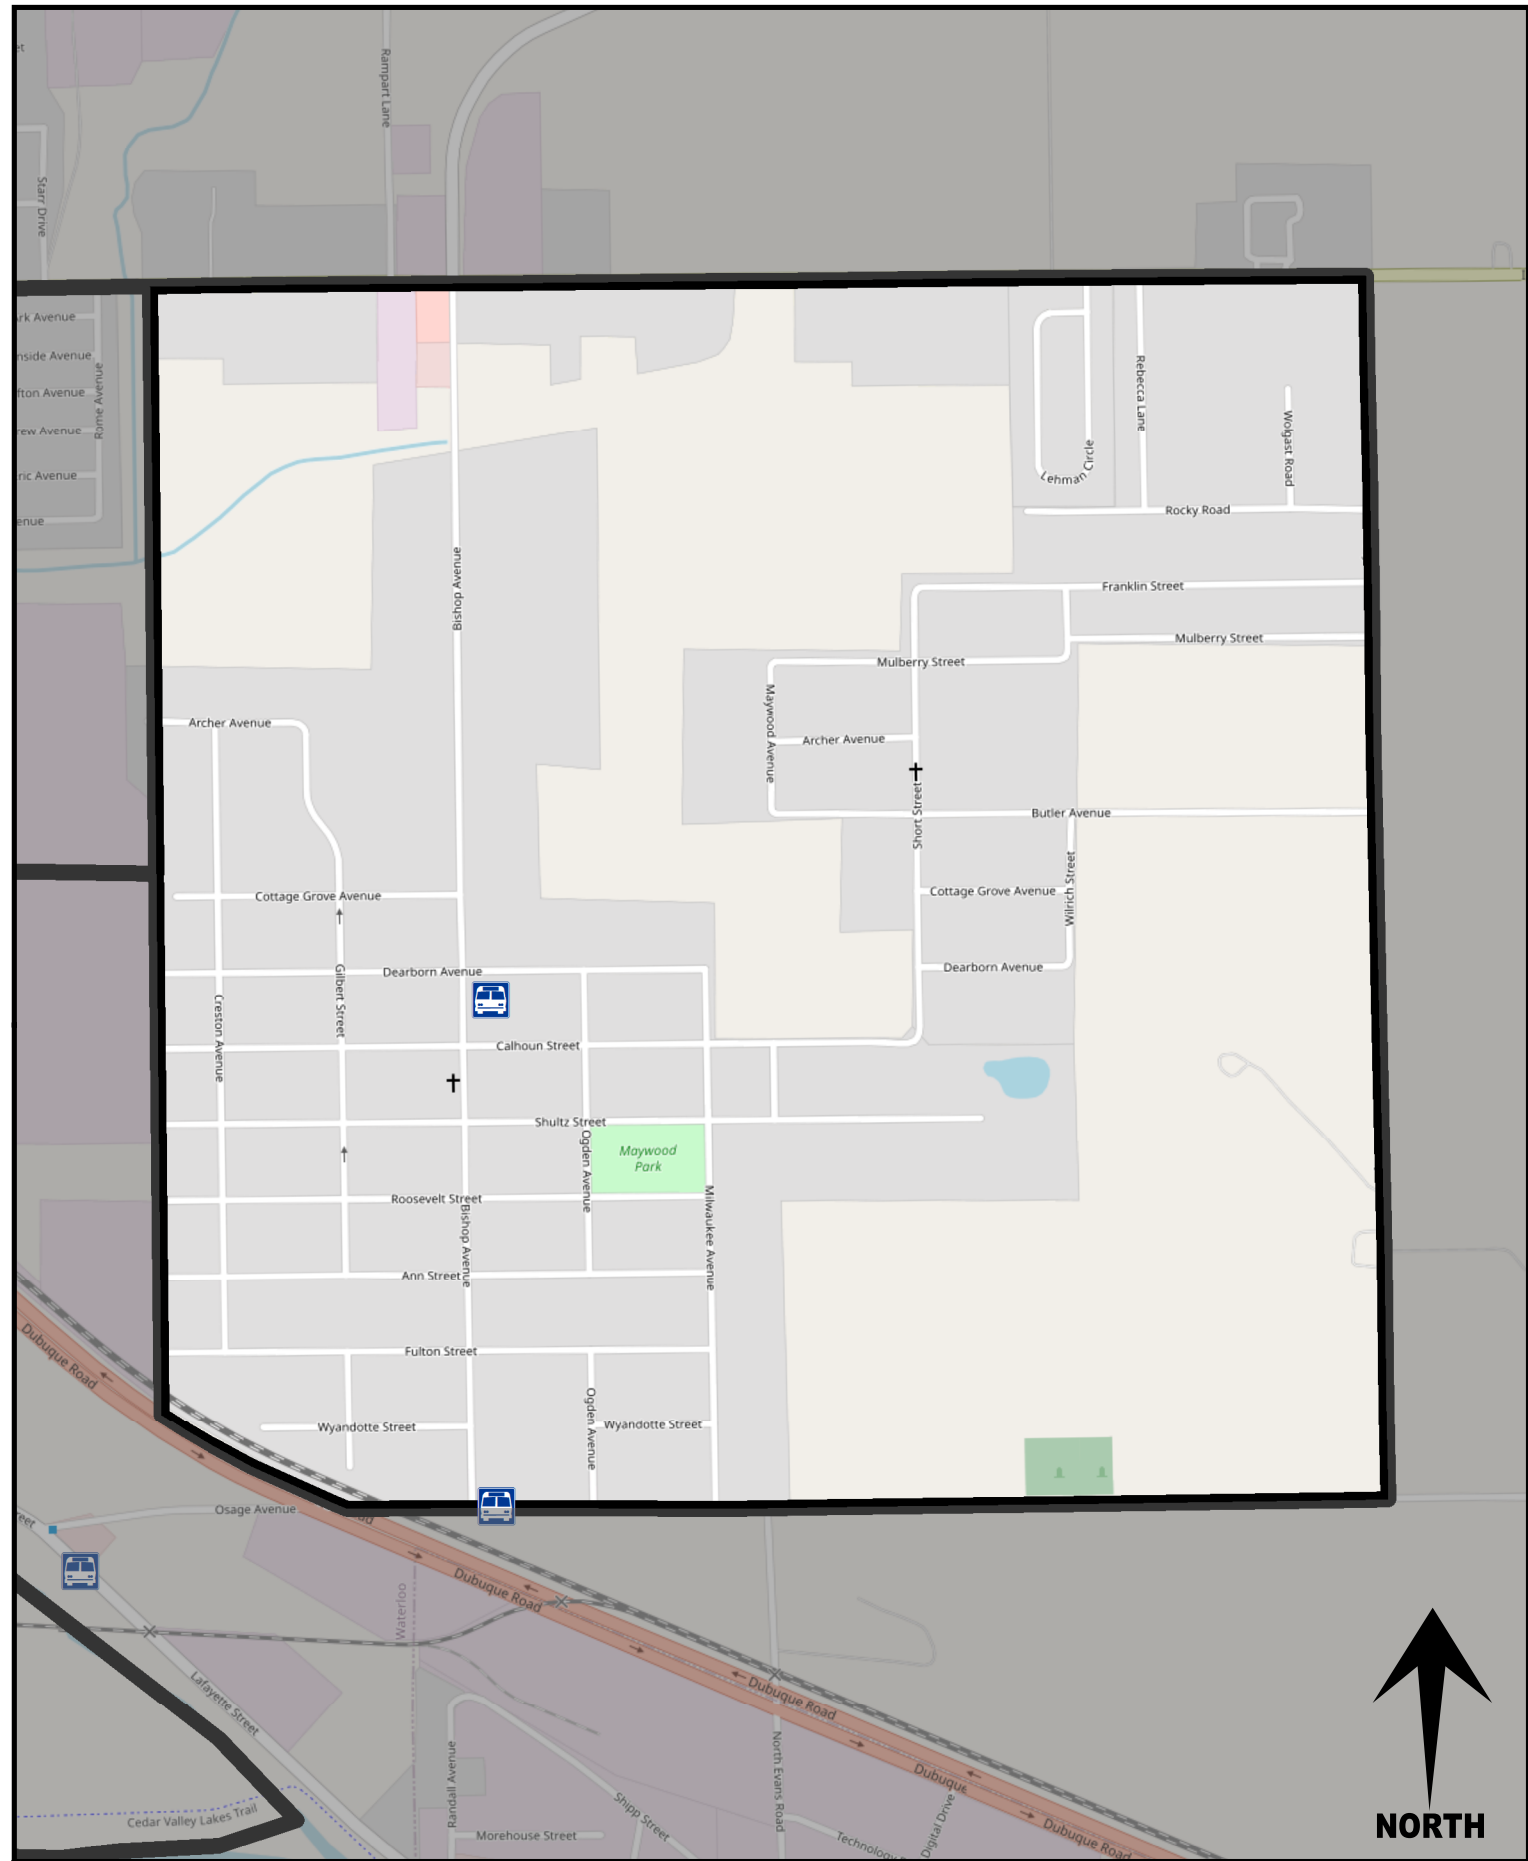

About:

Website:

Ward: 4th

House District: 22

Neighborhood Association:

Version: June 2021

Basemap: OpenStreetMap

NEIGHBORS FOR LIFE