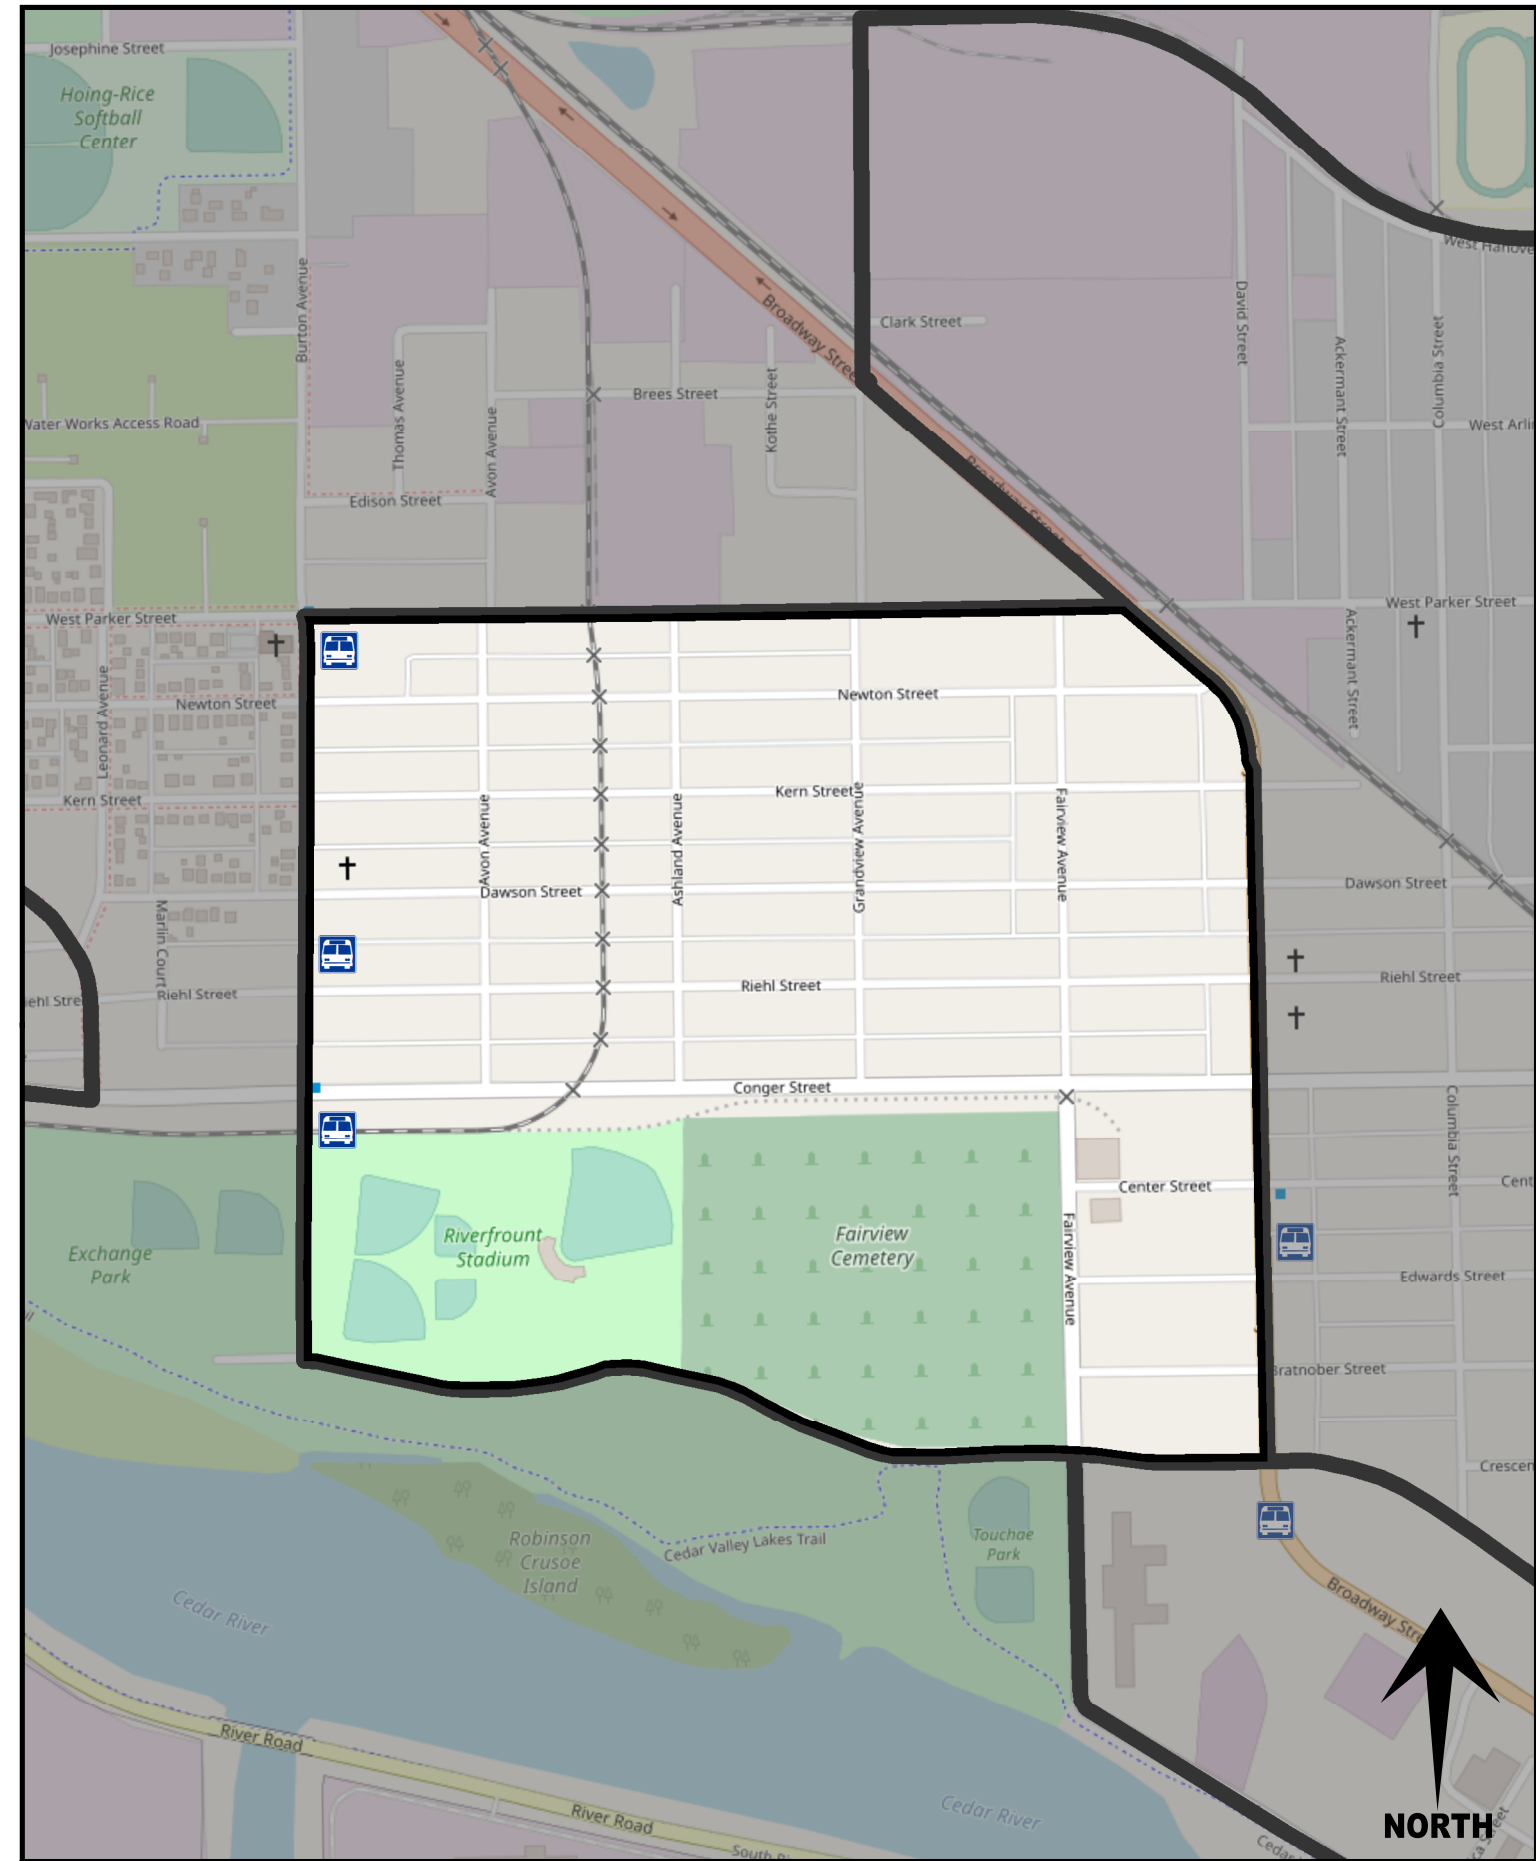

- BUS STOP
- LIBRARY
- PARK
- MUSEUM
- HOSPITAL
- FIRE STATION
- SCHOOL
- OTHER POI