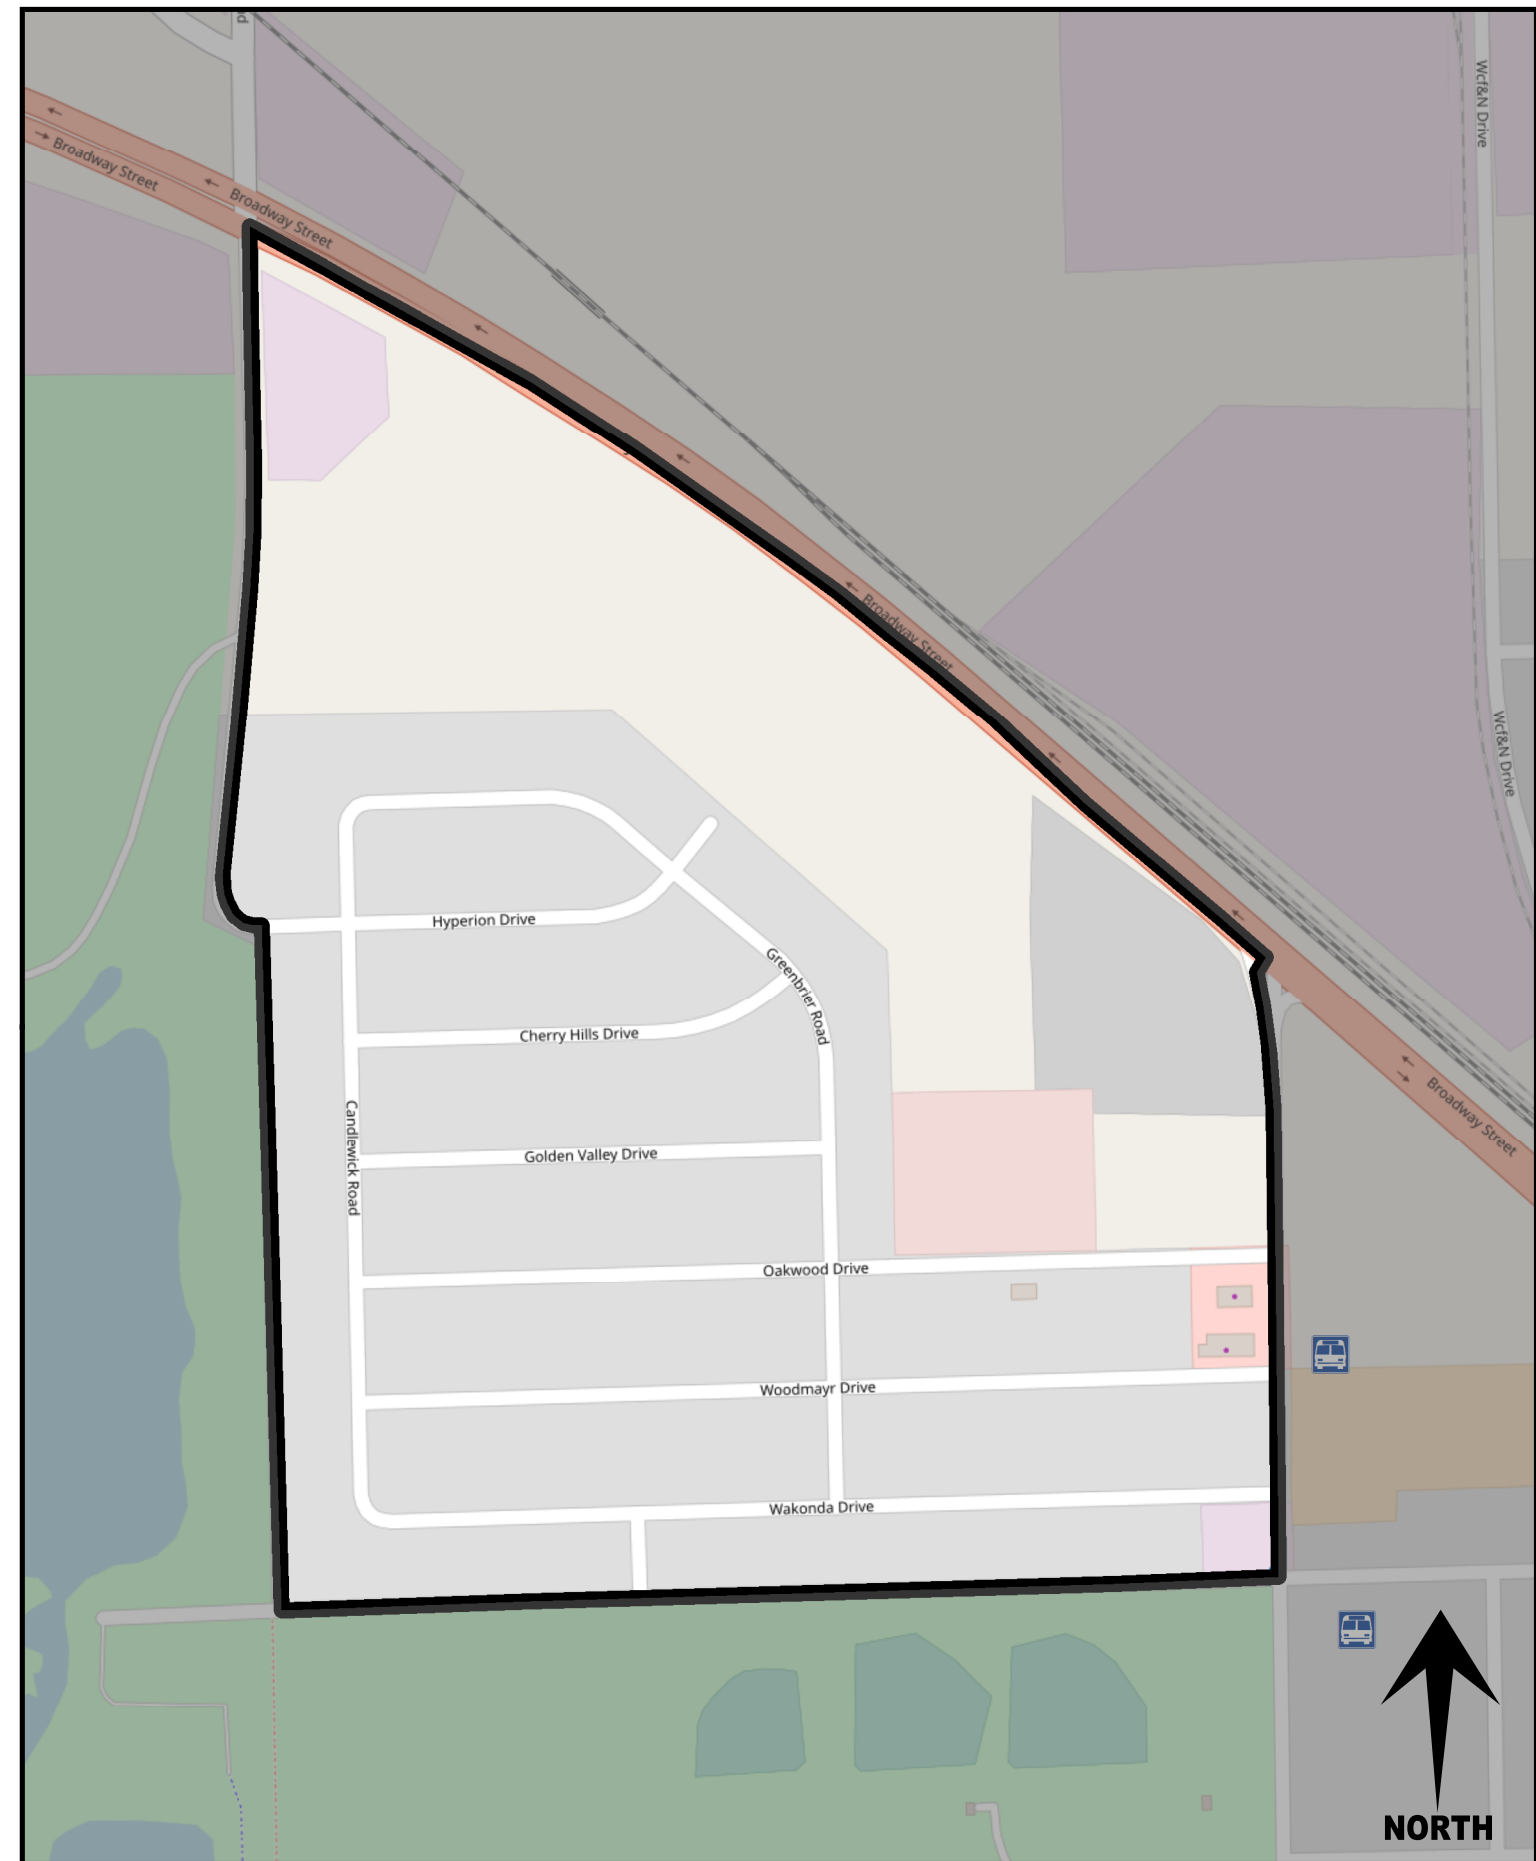

About:

Website:

Ward: 3rd

House District: 22

Neighborhood Association:

Version: June 2021

Basemap: OpenStreetMap