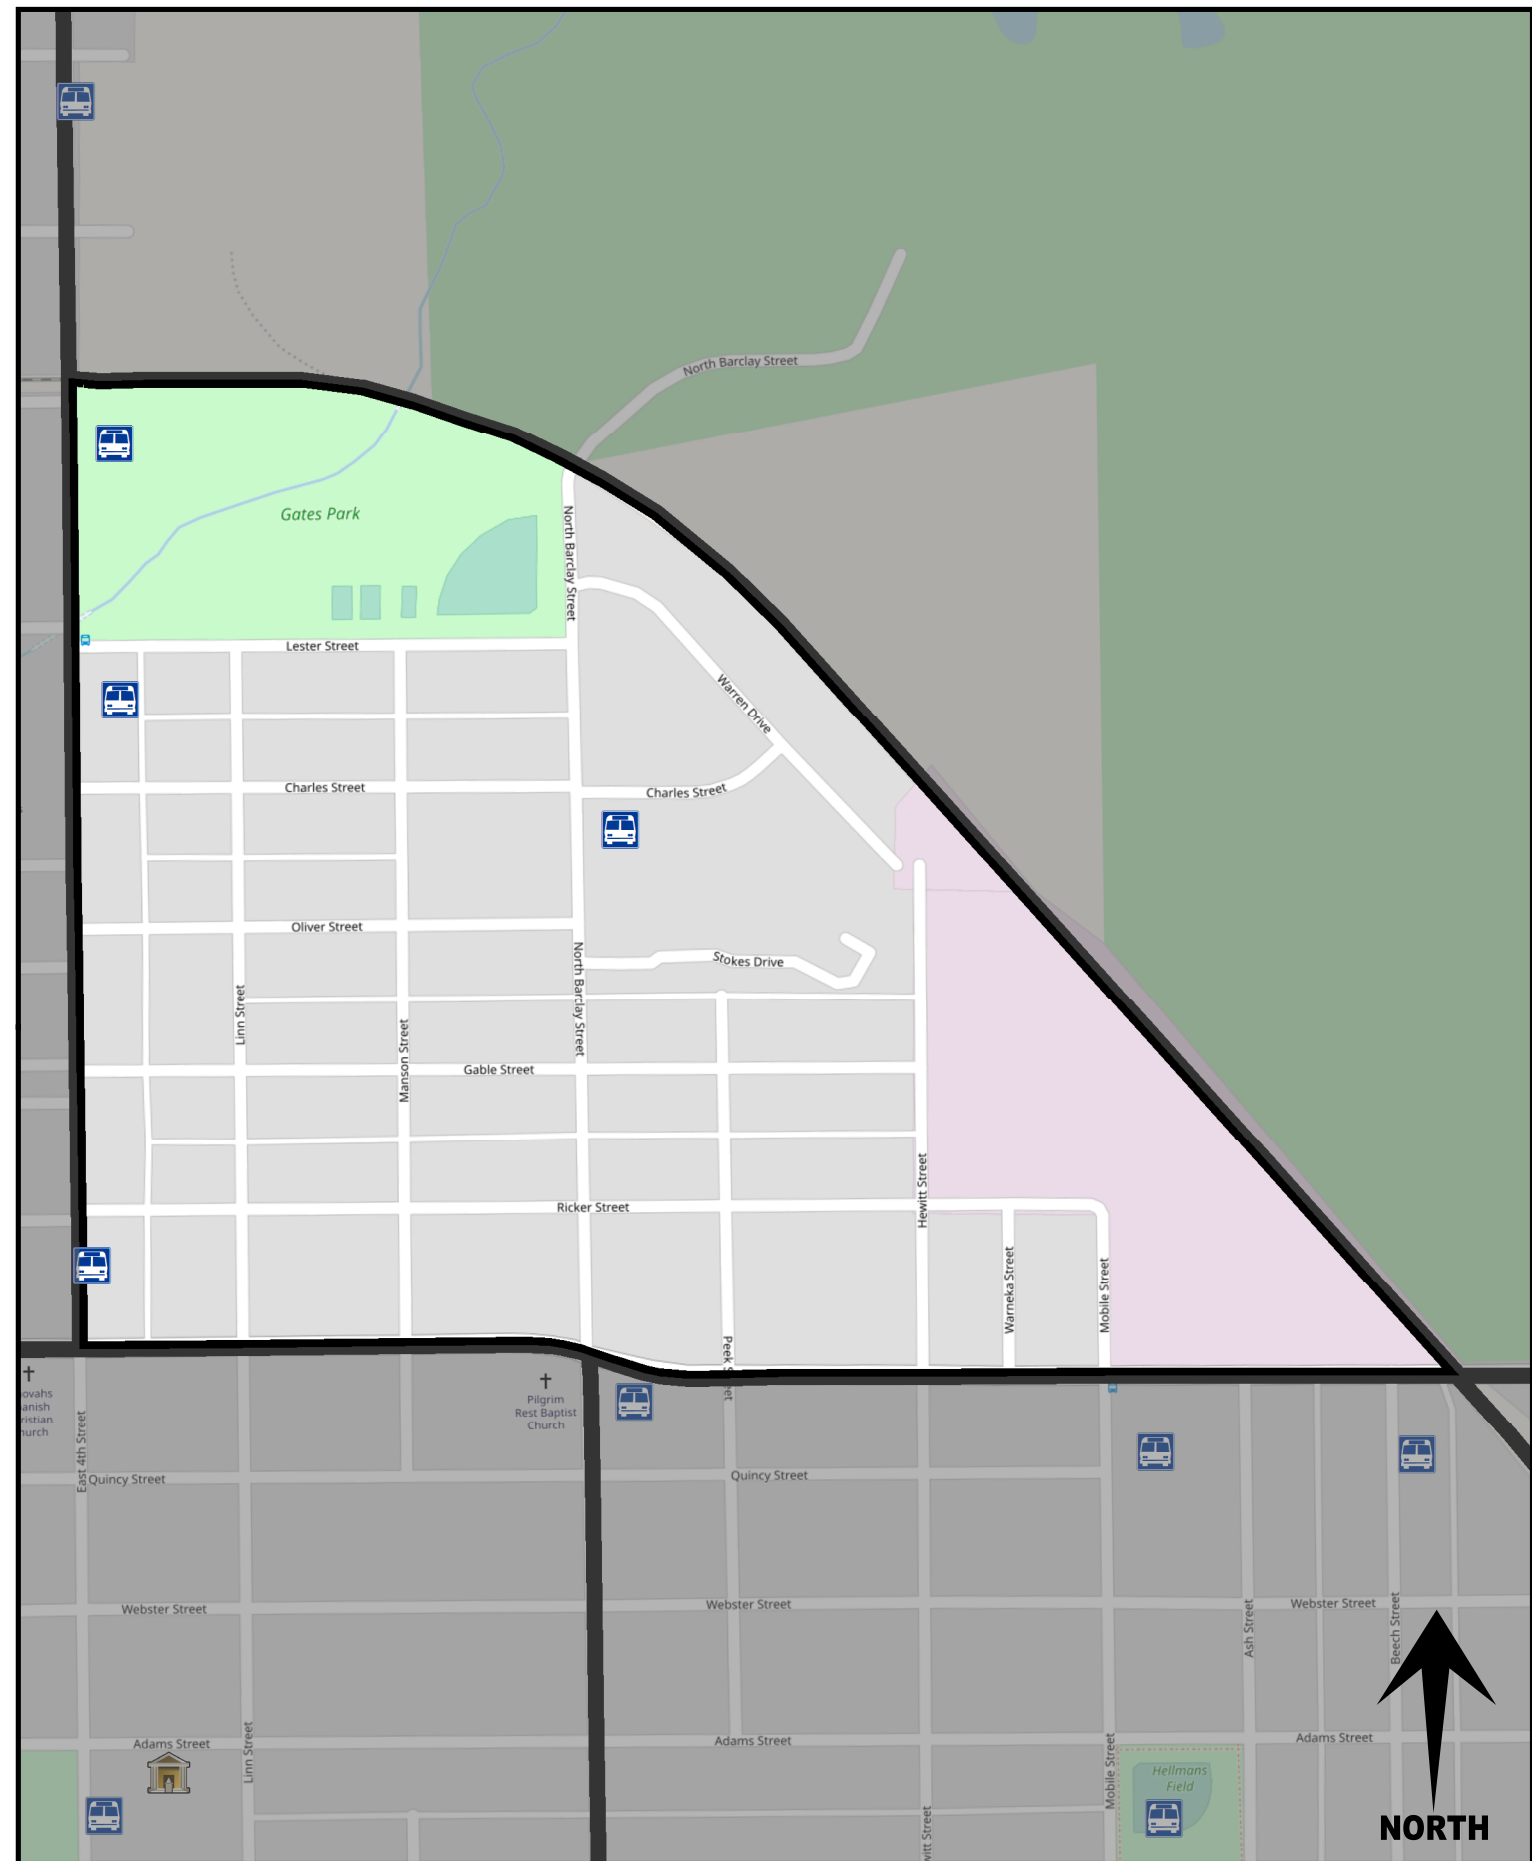

About:

Website:

Ward: 4th

House District: 22

Neighborhood Association:

Version: June 2021

Basemap: OpenStreetMap

SOUTHDALE