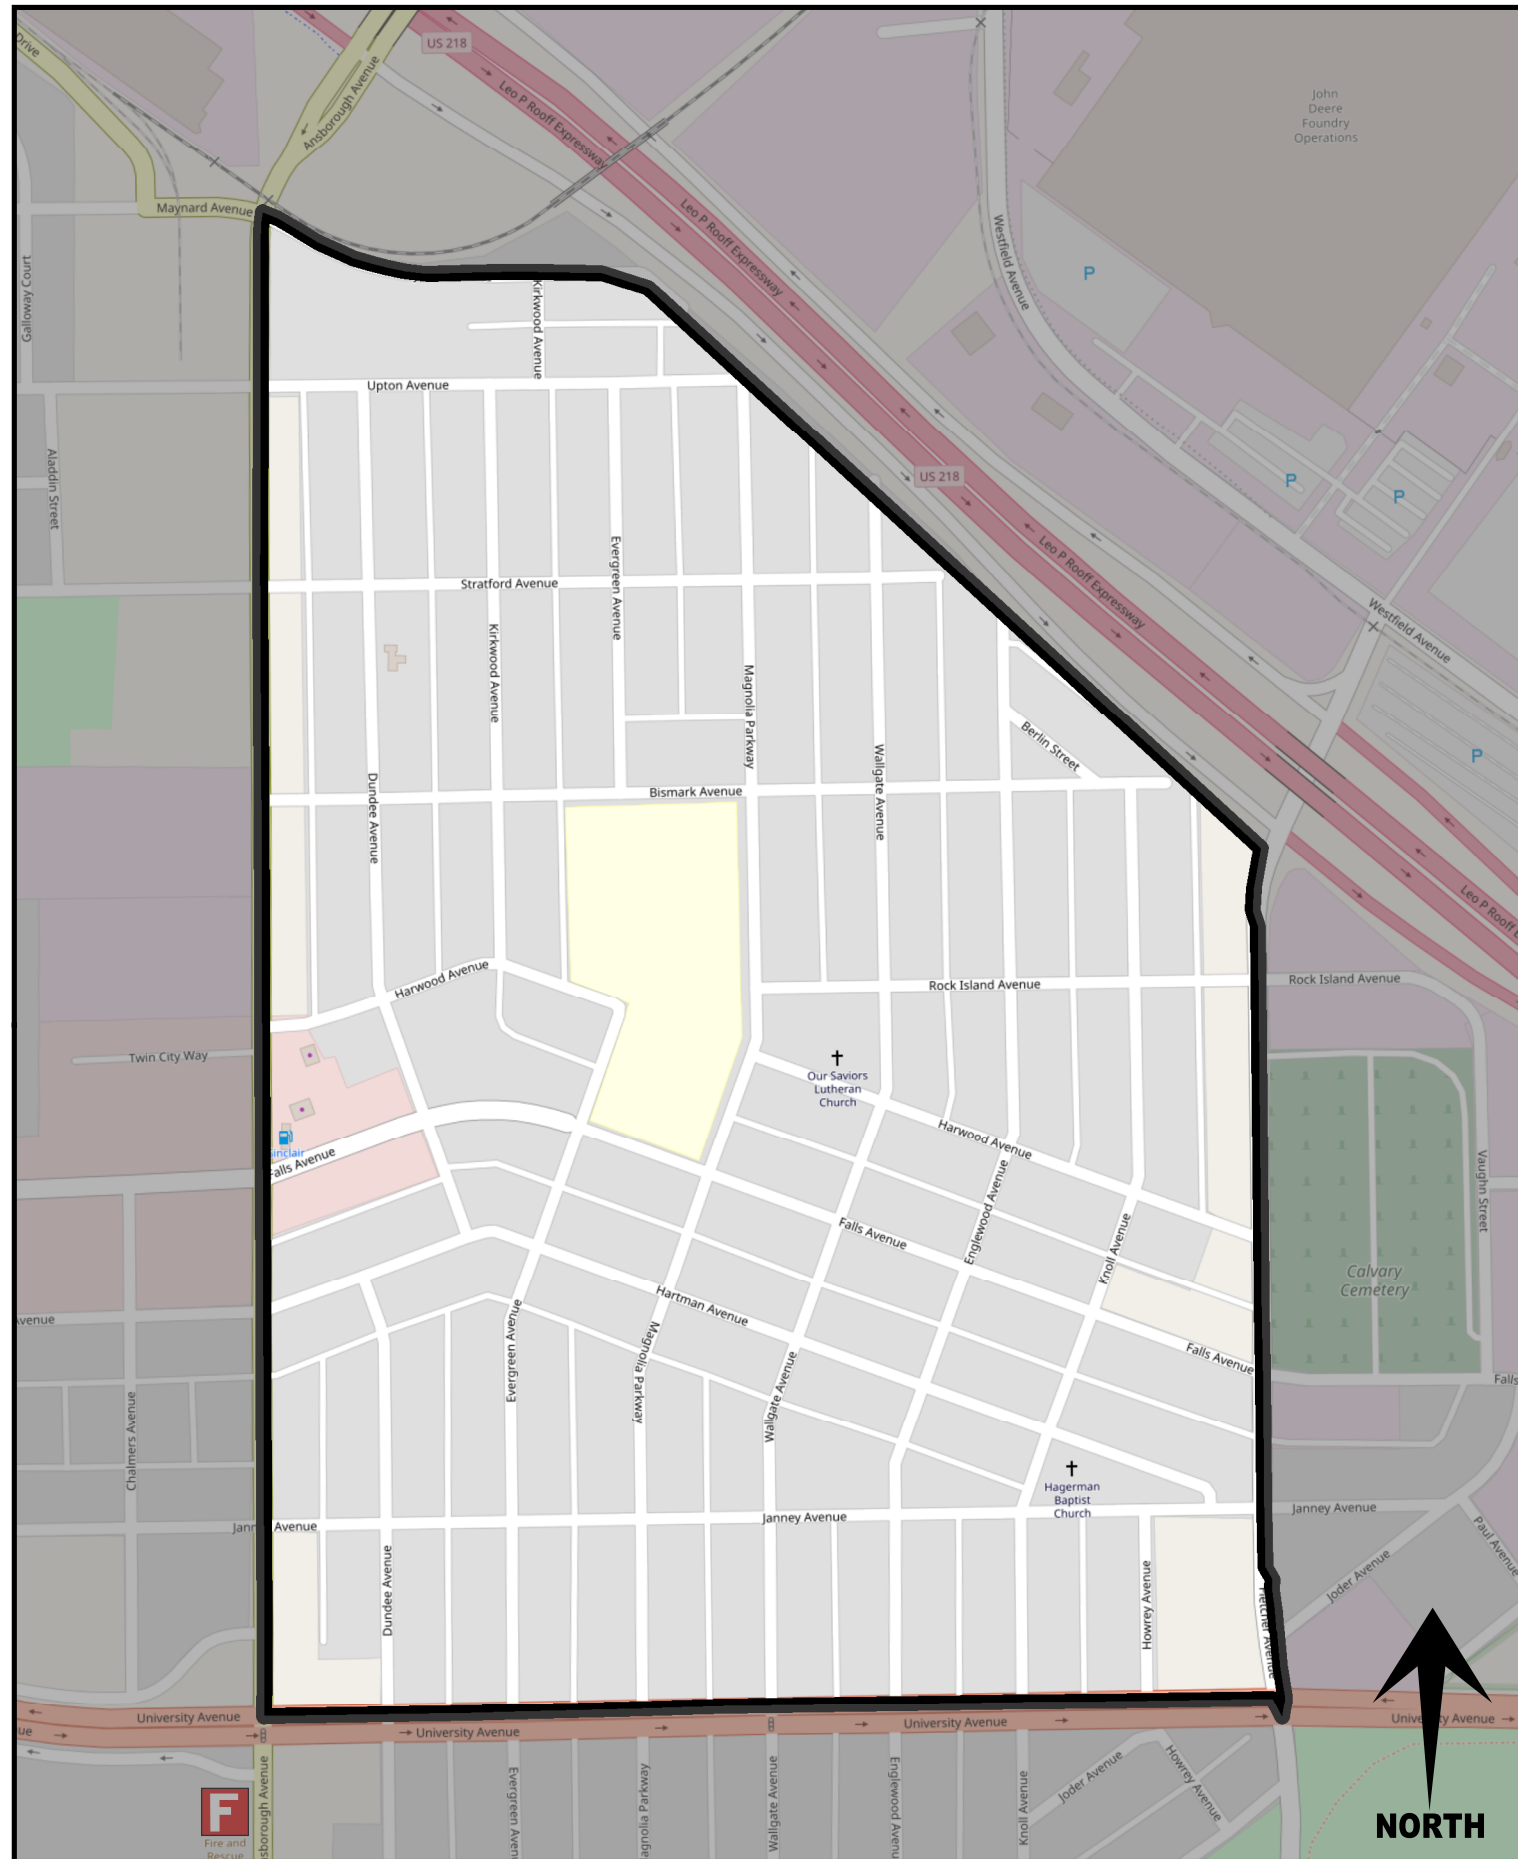

Website:

Ward: 5th

House District: 21

Neighborhood Association:

Version: June 2021

Basemap: OpenStreetMap

- BUS STOP
- LIBRARY
- PARK
- MUSEUM
- HOSPITAL
- FIRE STATION
- SCHOOL
- OTHER POI

EDISON

NEIGHBORHOOD

Waterloo, Iowa
50701

About:

Website:
Ward: 3rd
House District: 20
Neighborhood Association:

Version: June 2021
Basemap: OpenStreetMap

- BUS STOP
- LIBRARY
- PARK
- MUSEUM
- HOSPITAL
- FIRE STATION
- SCHOOL
- OTHER POI