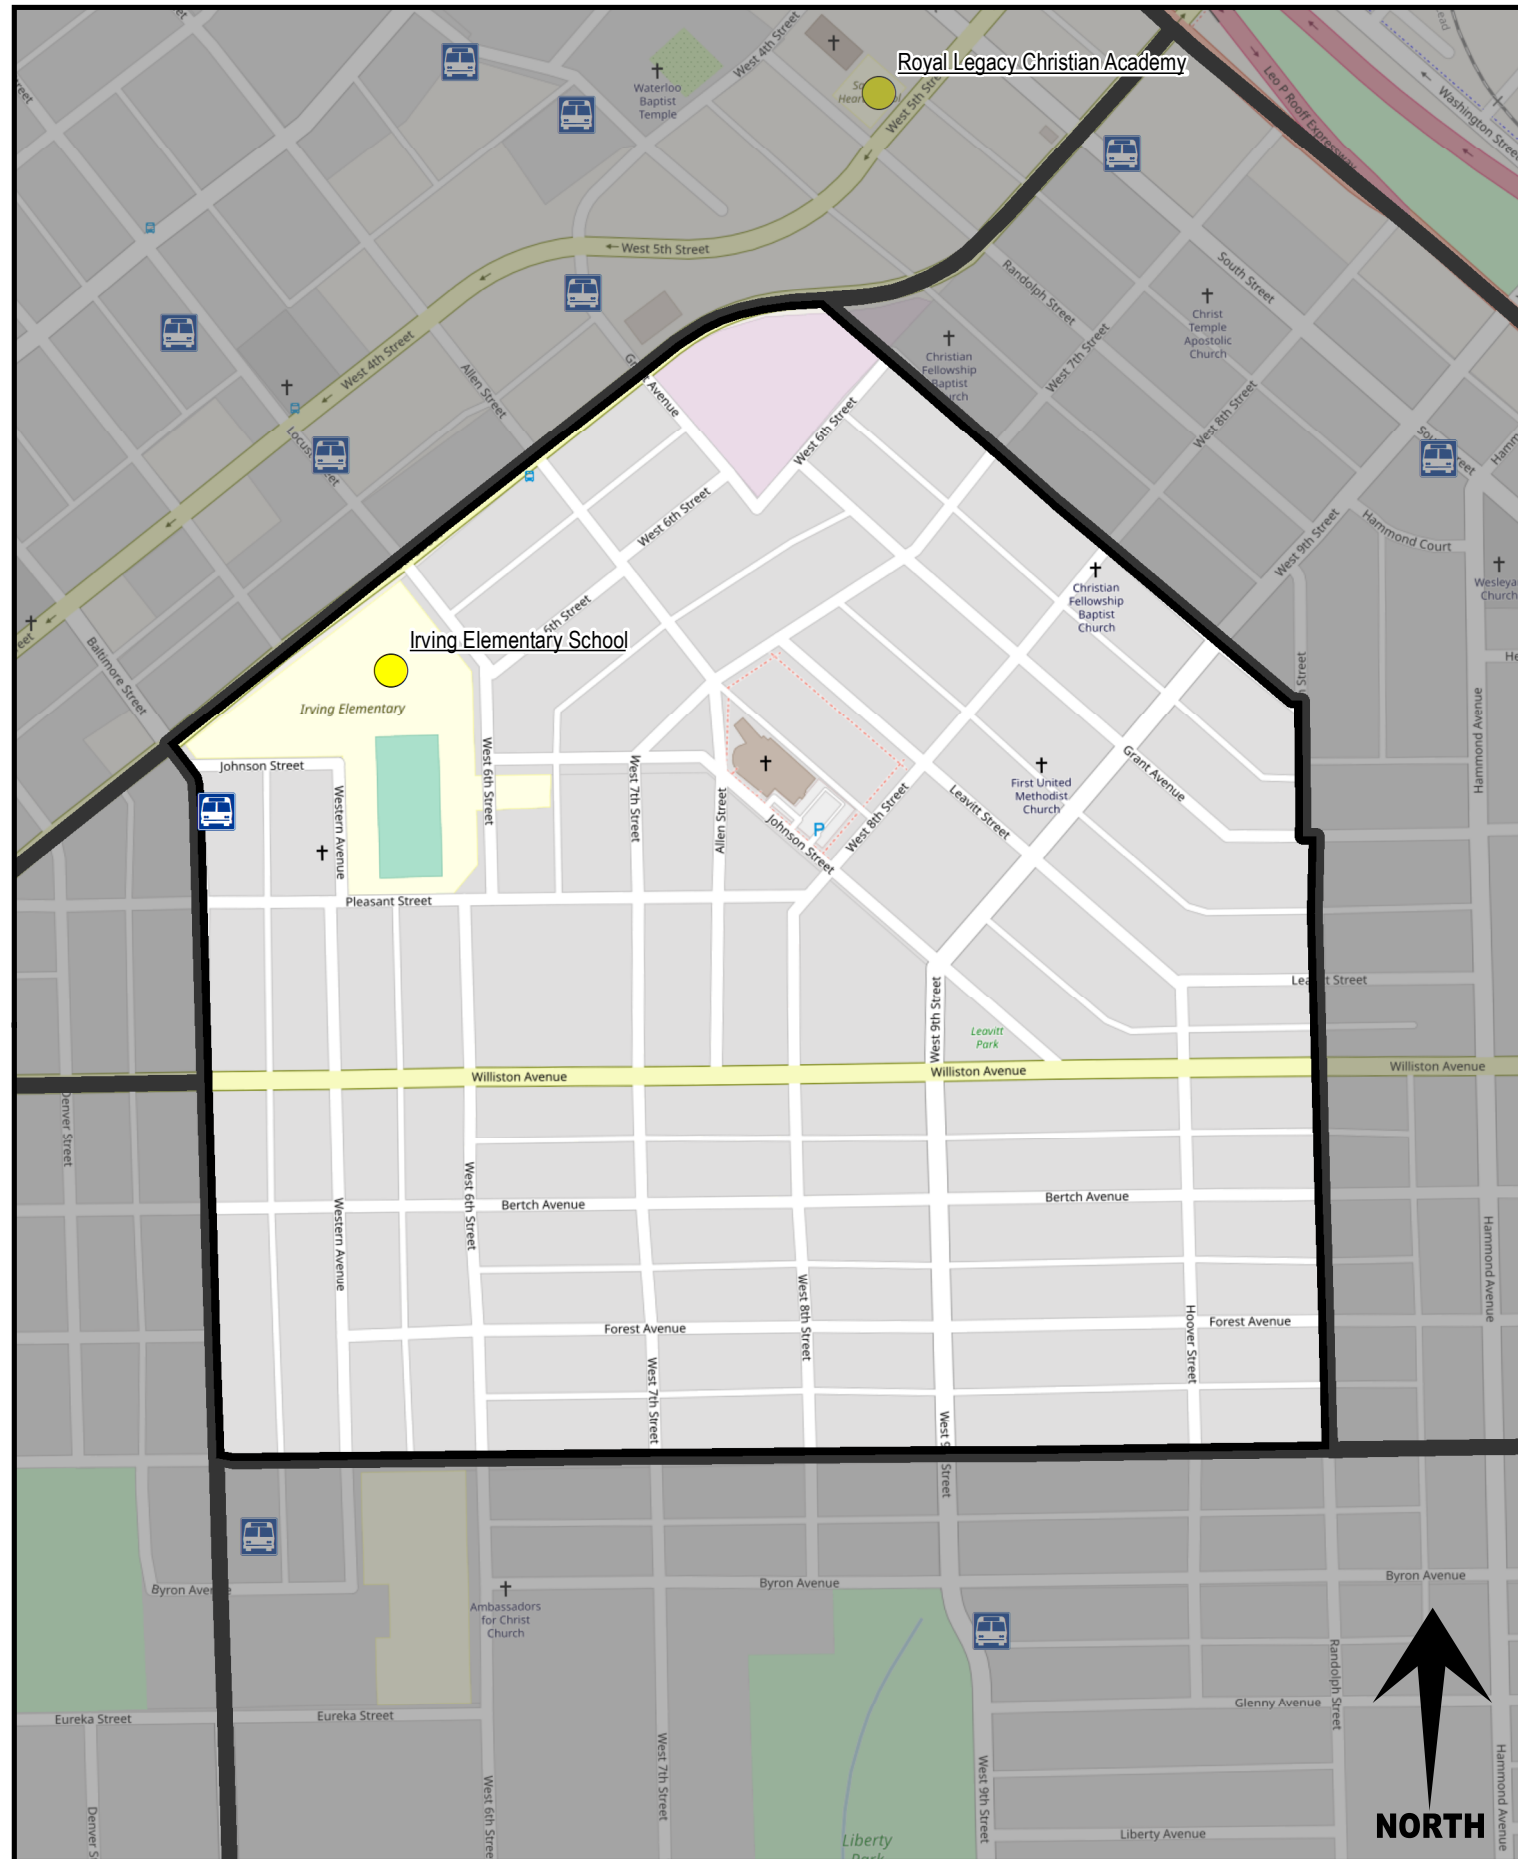

NEIGHBORS HELPING NEIGHBORS

NEIGHBORHOOD

Waterloo, Iowa
50702

About:

Website:
Ward: 5th
House District: 21
Neighborhood Association:

Version: June 2021
Basemap: OpenStreetMap

- BUS STOP
- LIBRARY
- PARK
- MUSEUM
- HOSPITAL
- FIRE STATION
- SCHOOL
- OTHER POI

NEIGHBORS WHO CARE

NEIGHBORHOOD

Waterloo, Iowa
50701

About:

Website:
Ward: 5th
House District: 20
Neighborhood Association:

Version: June 2021
Basemap: OpenStreetMap

- BUS STOP
- LIBRARY
- PARK
- MUSEUM
- HOSPITAL
- FIRE STATION
- SCHOOL
- OTHER POI