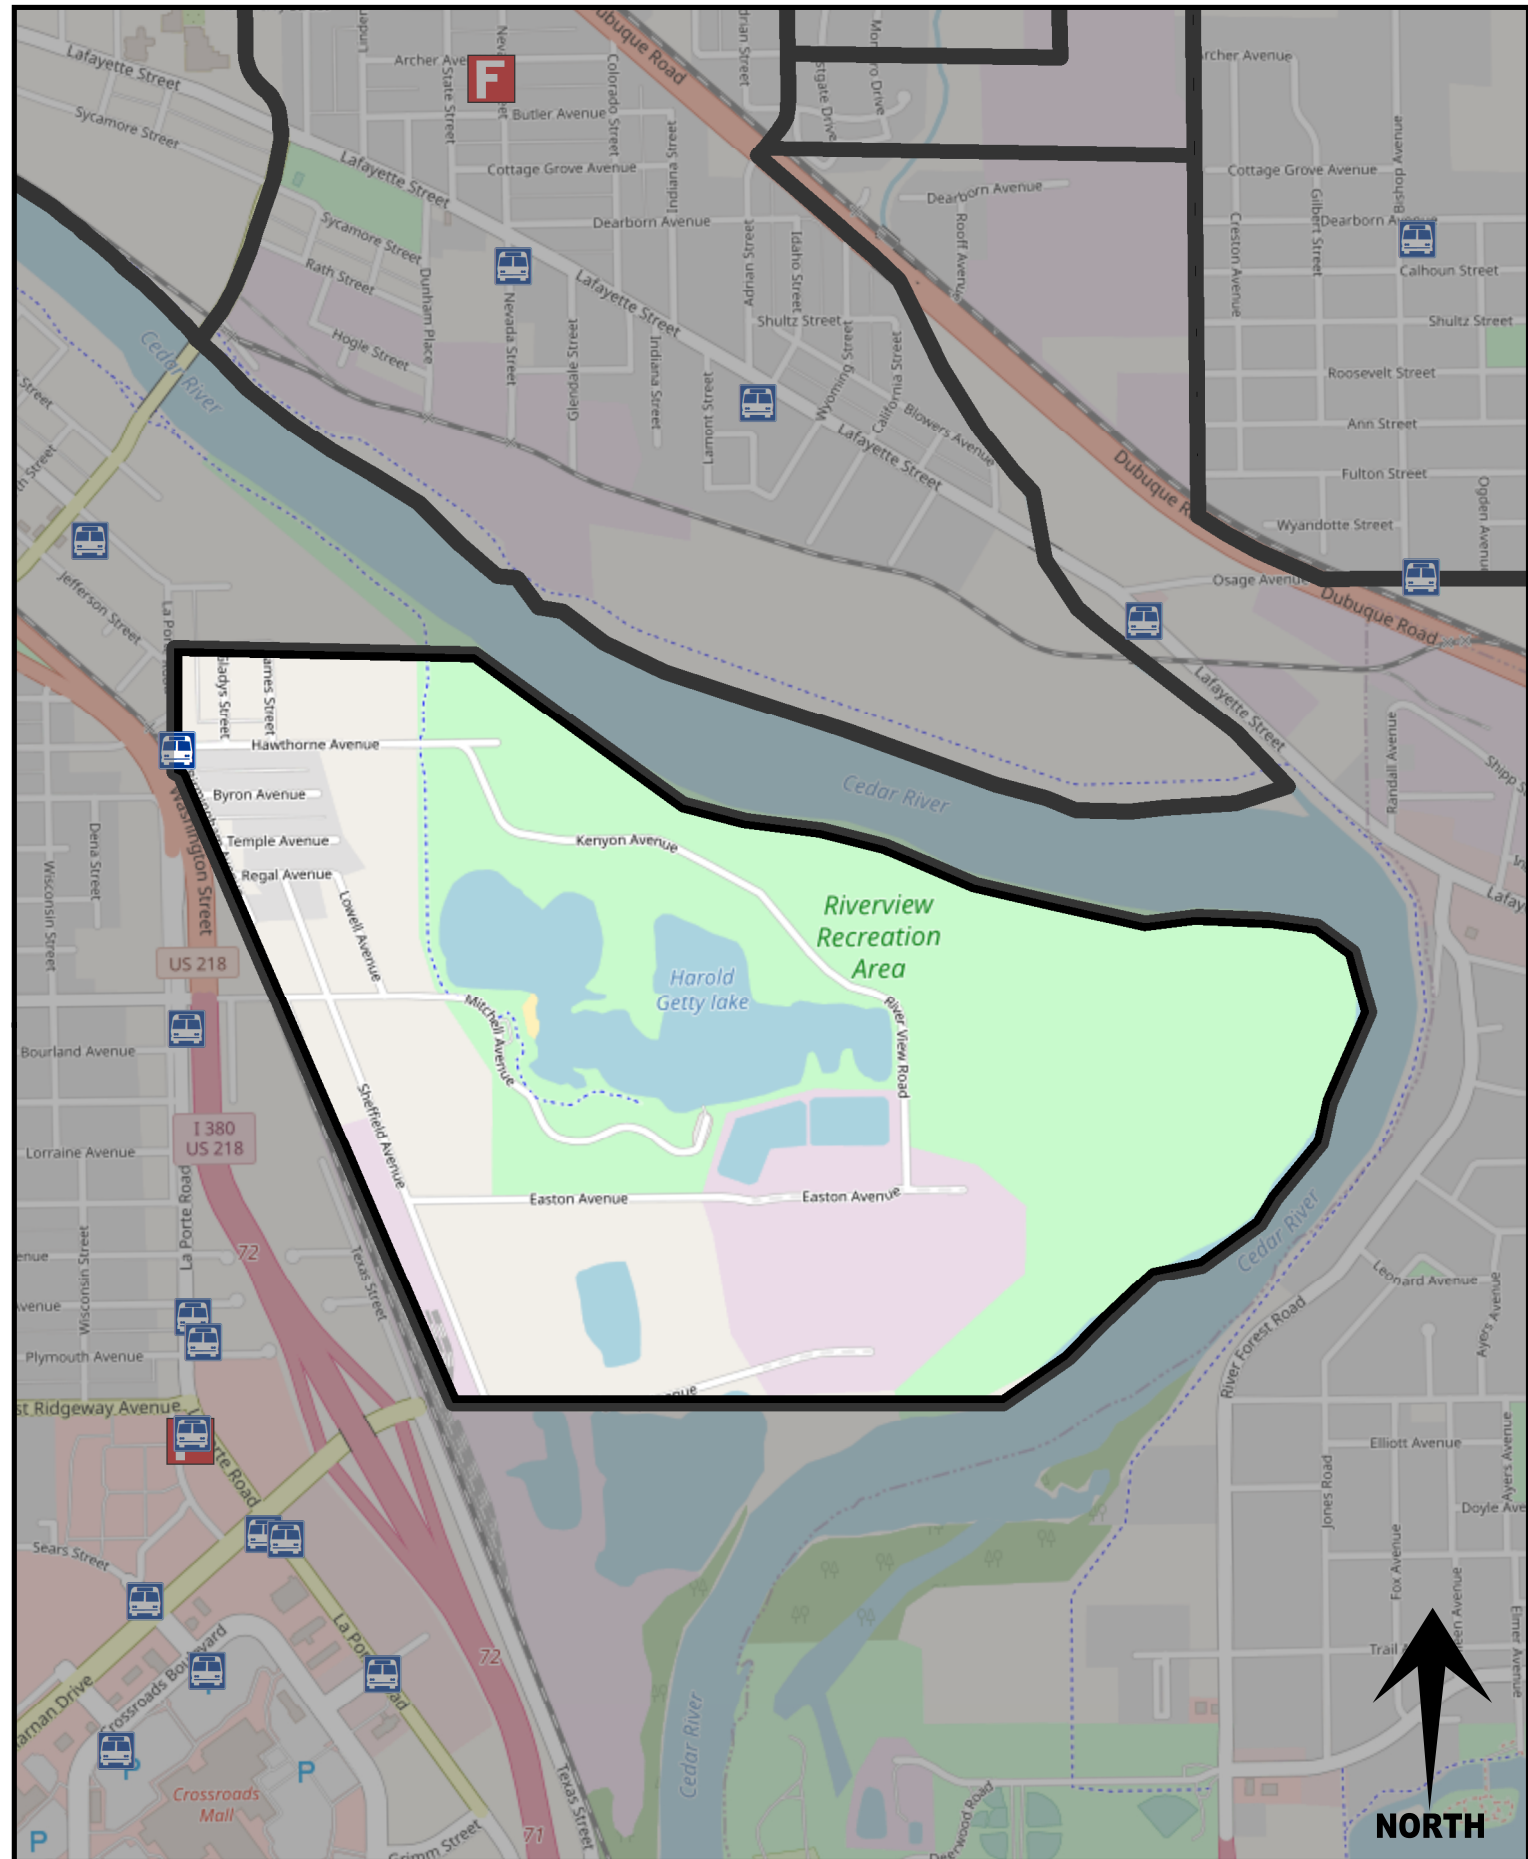

- BUS STOP
- LIBRARY
- PARK
- MUSEUM
- HOSPITAL
- FIRE STATION
- SCHOOL
- OTHER POI